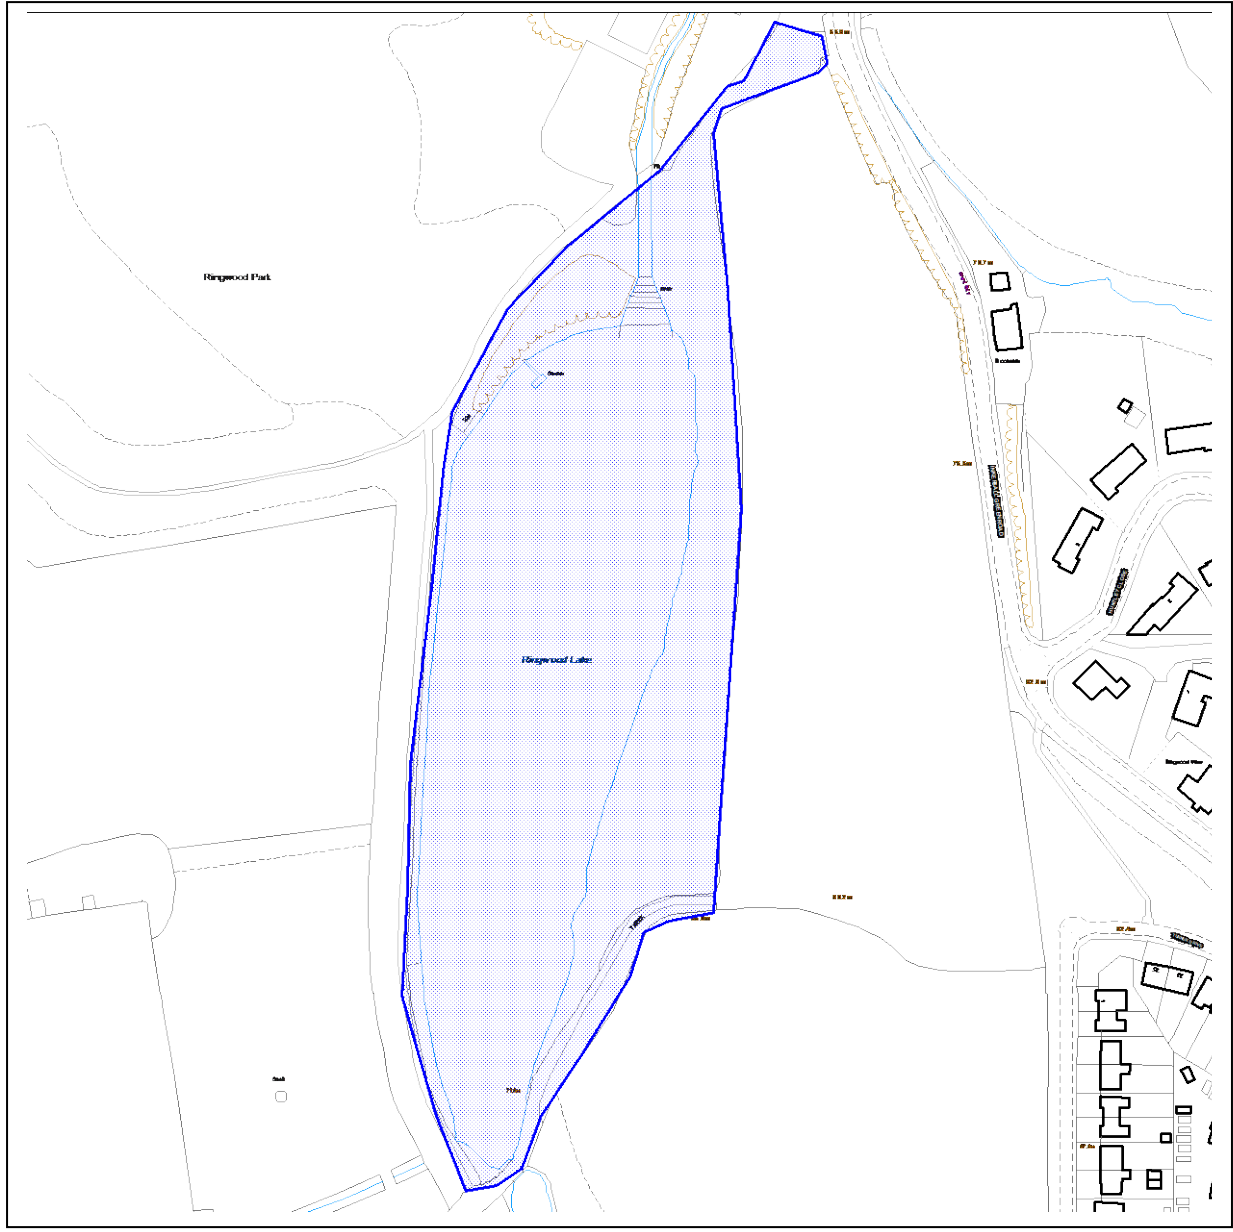

Chesterfield Borough Council Public Spaces Protection Order 2024

Schedule 2 – Map 13 - Ringwood Park (lake)

Key

Dogs must be on leads at all times within the highlighted area 

Reproduced from the Ordnance Survey mapping with the permission of the Controller of Her Majesty's Stationery Office © Crown copyright. Unauthorised reproduction infringes Crown copyright and may lead to prosecution or civil proceedings. Chesterfield Borough Council Licence No. AC0000809353, 2024.