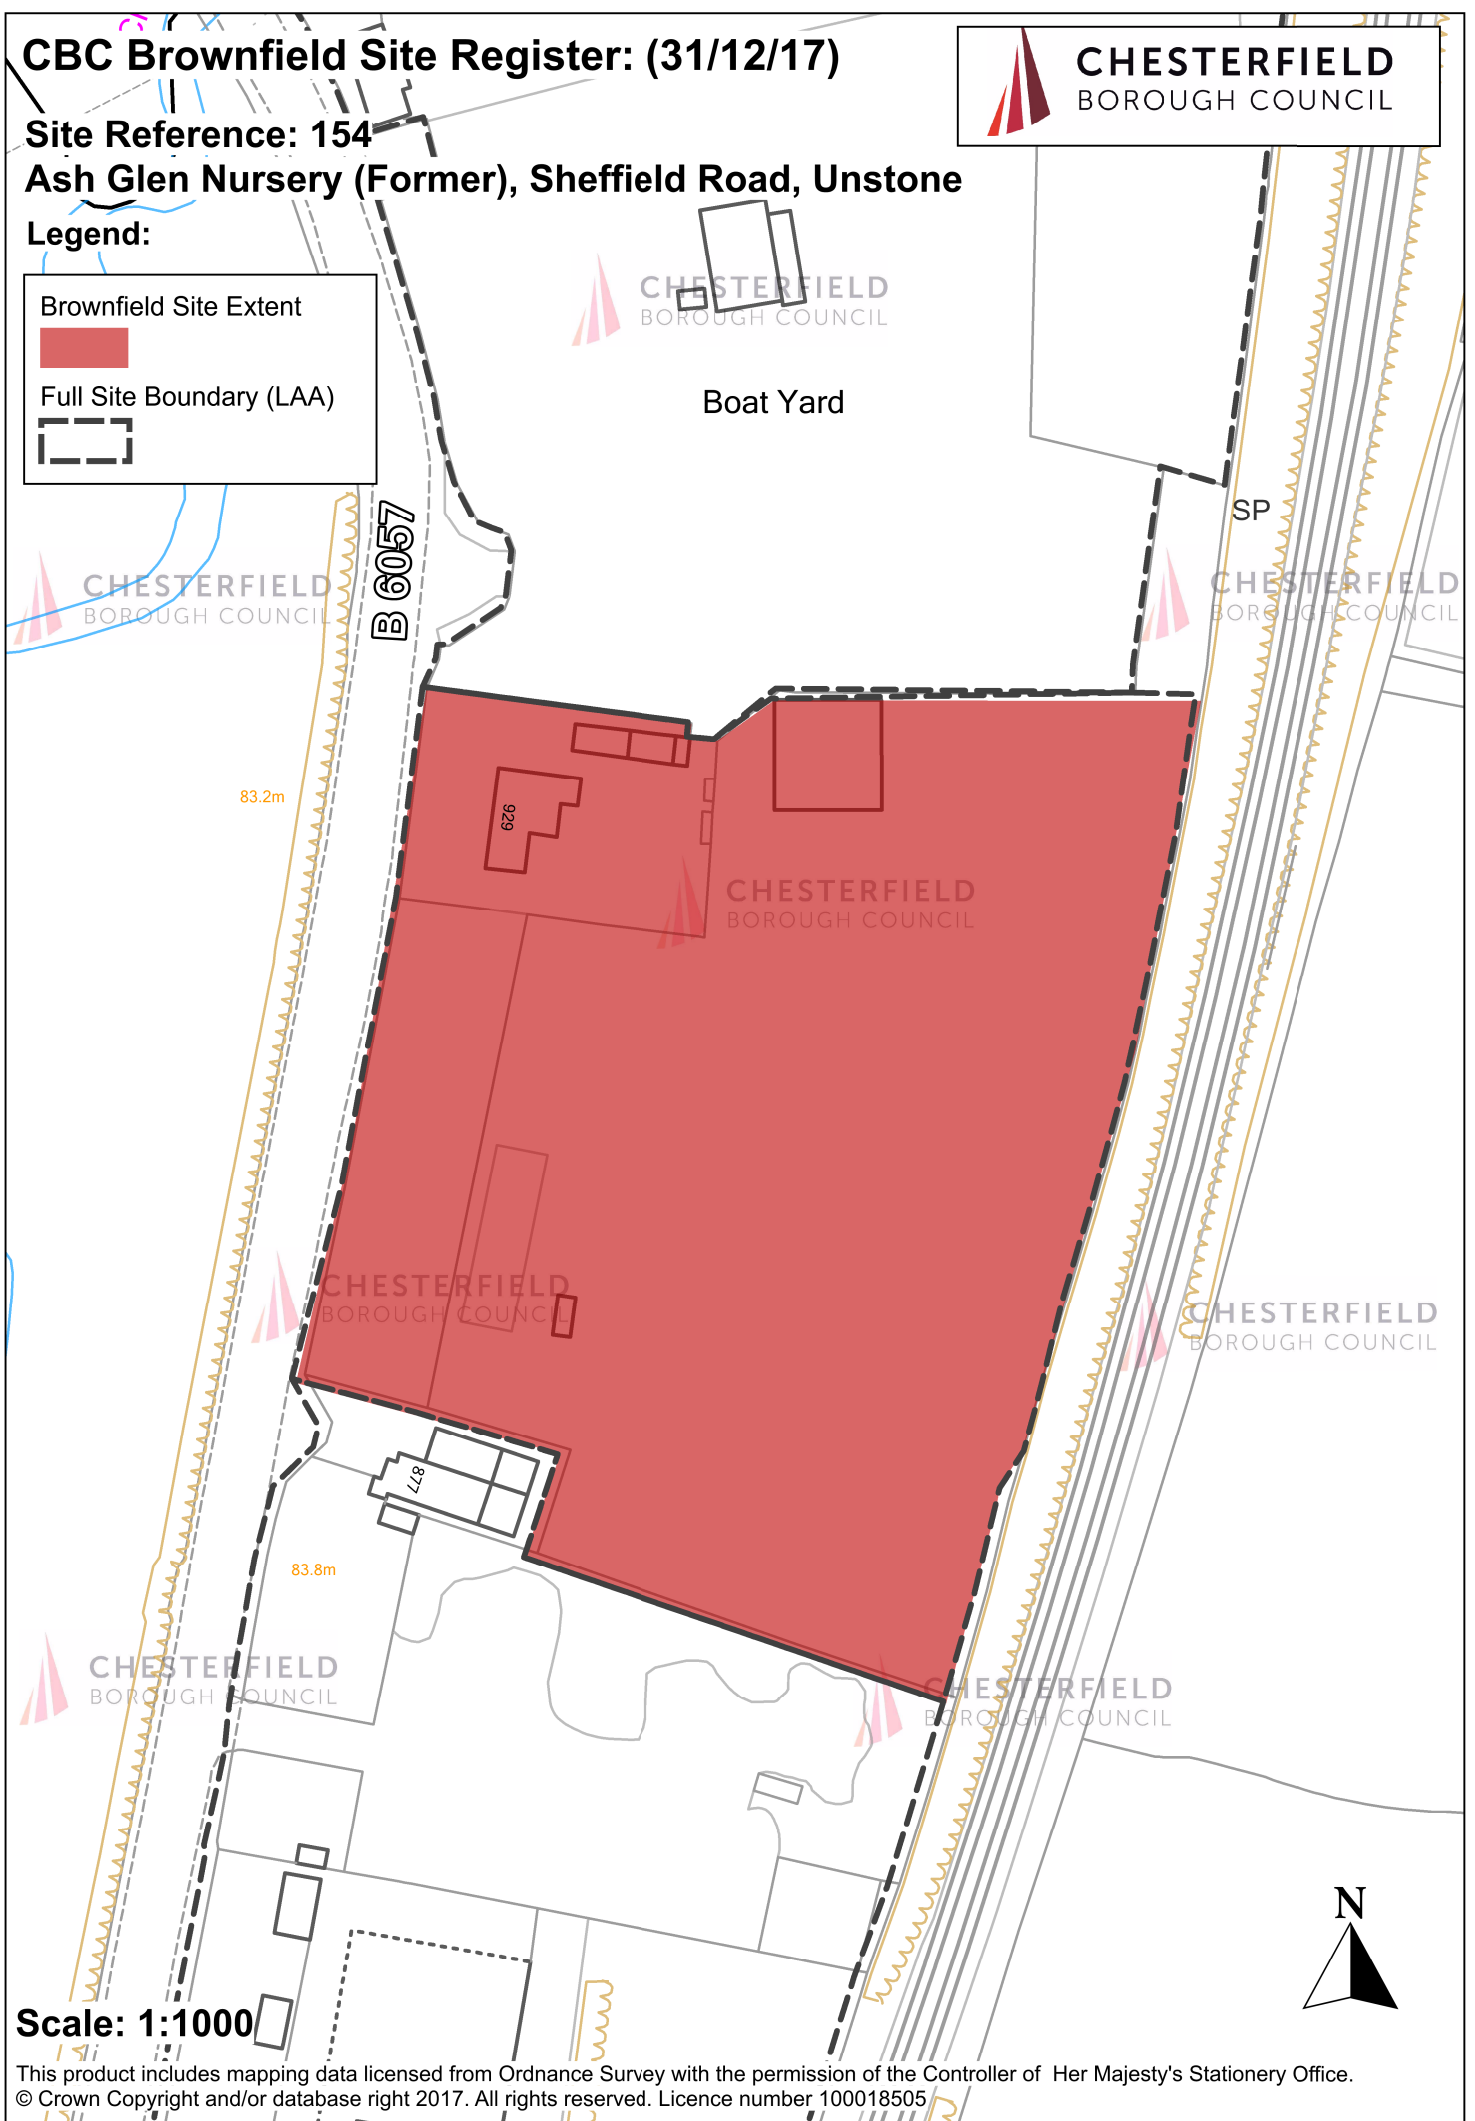

CBC Brownfield Site Register: (31/12/17)

Site Reference: 154

Ash Glen Nursery (Former), Sheffield Road, Unstone

Legend:

Brownfield Site Extent

Full Site Boundary (LAA)

Scale: 1:1000