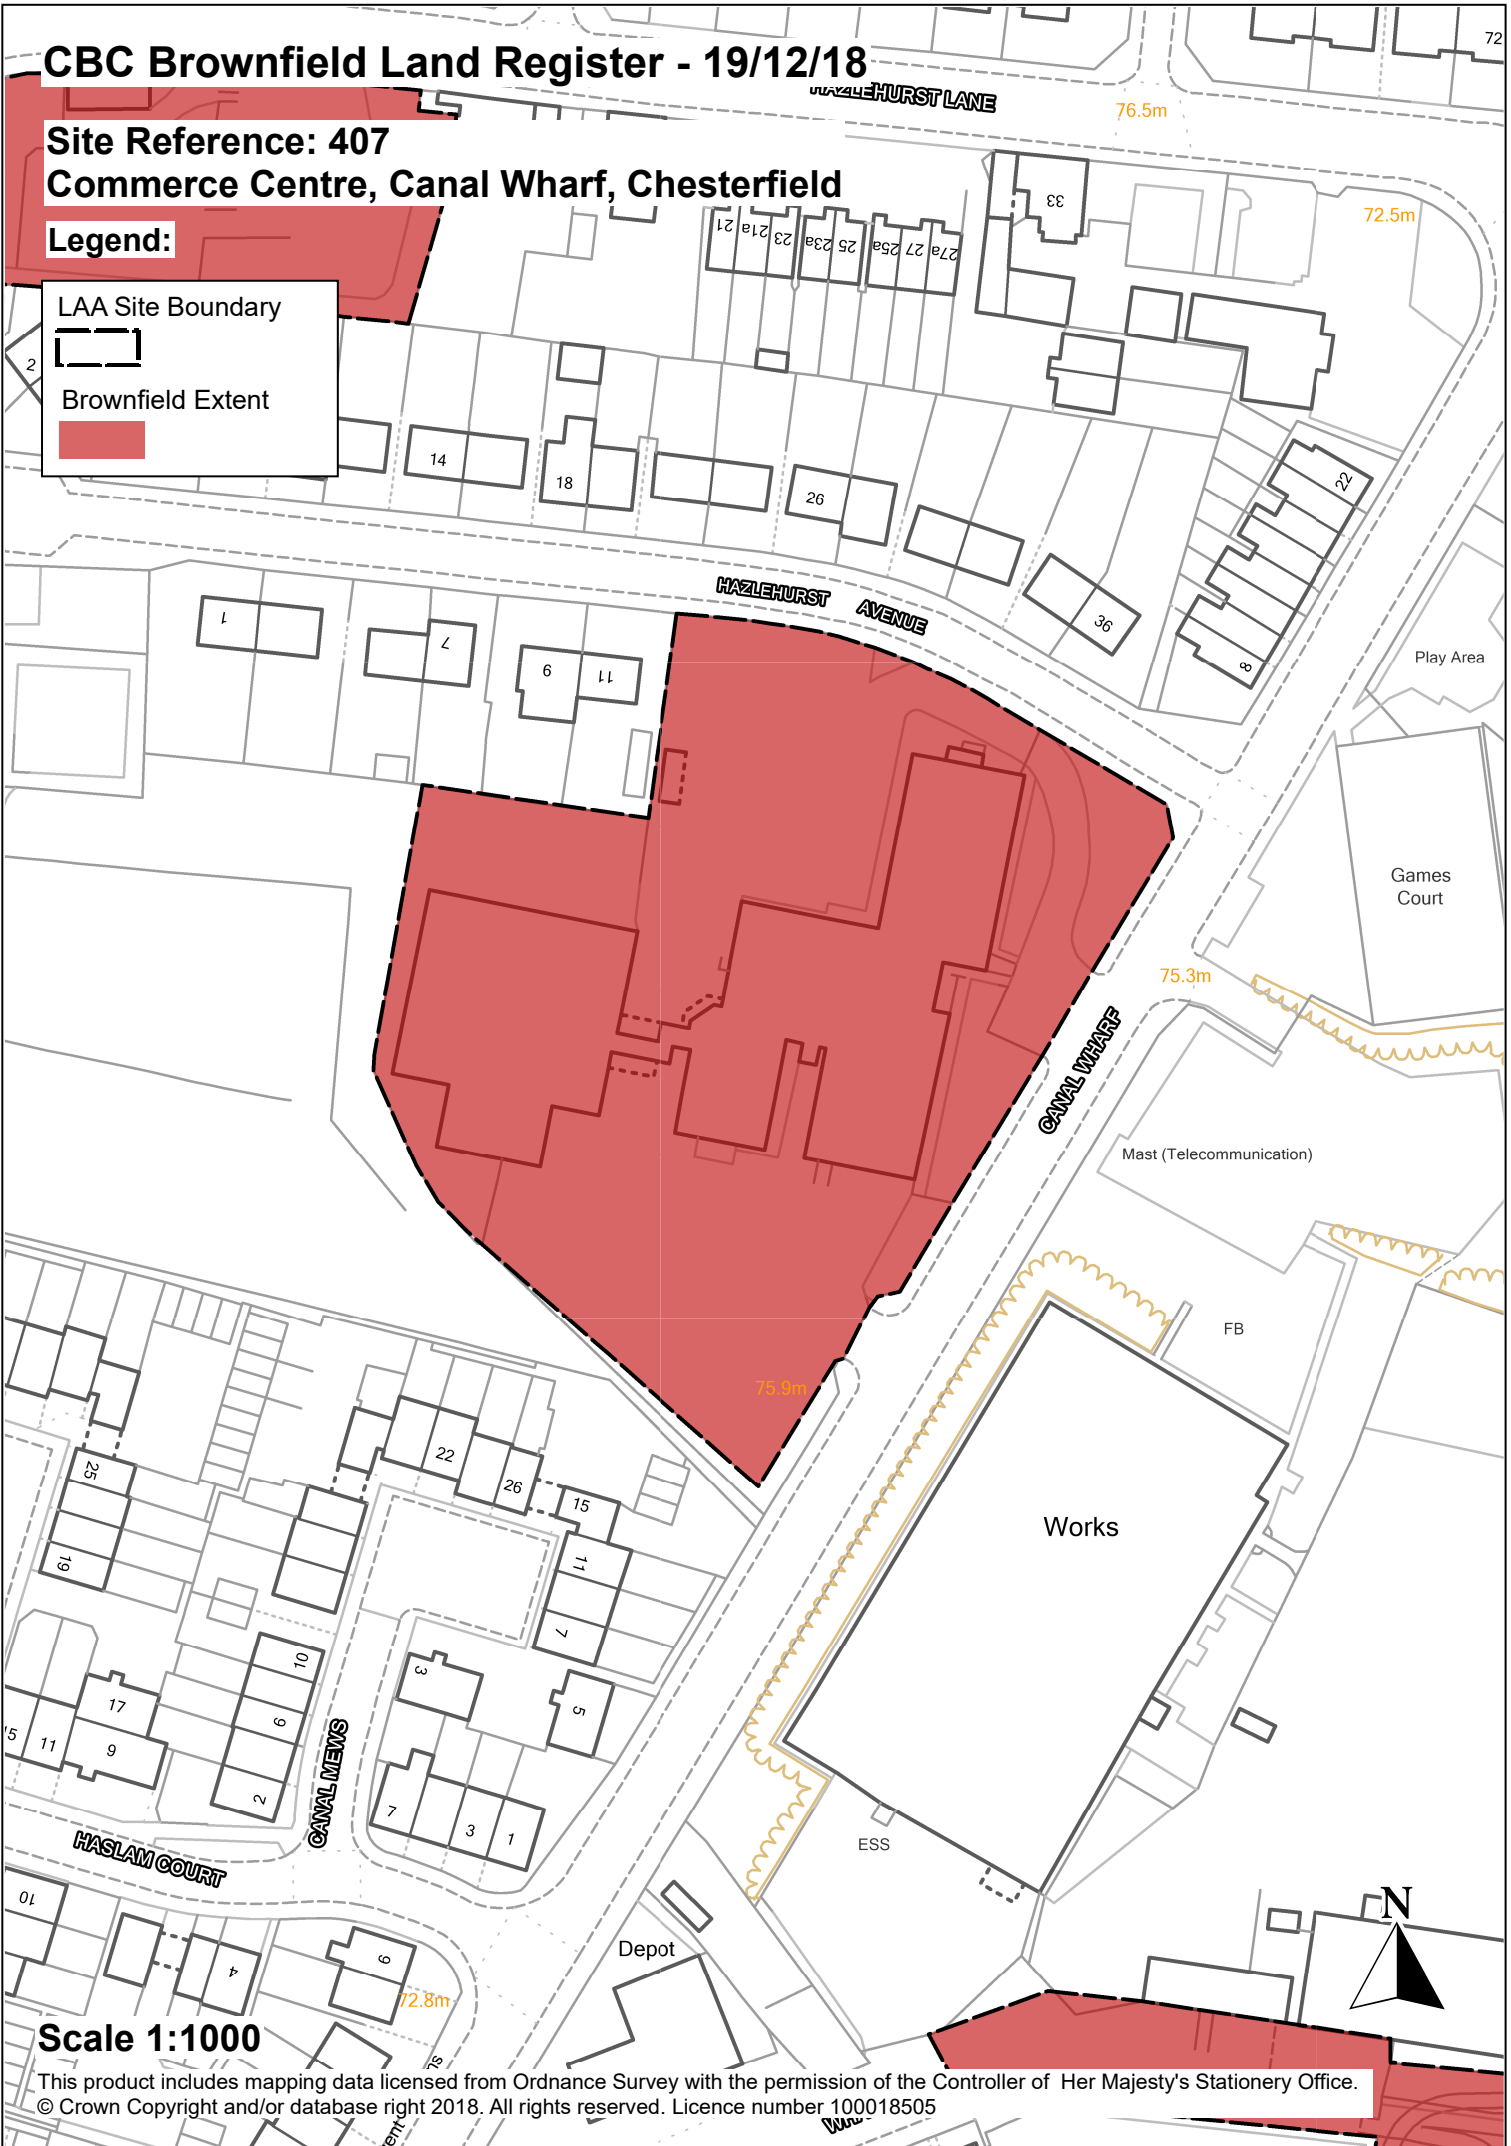

CBC Brownfield Land Register - 19/12/18

Site Reference: 407
Commerce Centre, Canal Wharf, Chesterfield

Legend:

LAA Site Boundary

Brownfield Extent

Scale 1:1000

This product includes mapping data licensed from Ordnance Survey with the permission of the Controller of Her Majesty's Stationery Office.
© Crown Copyright and/or database right 2018. All rights reserved. Licence number 100018505