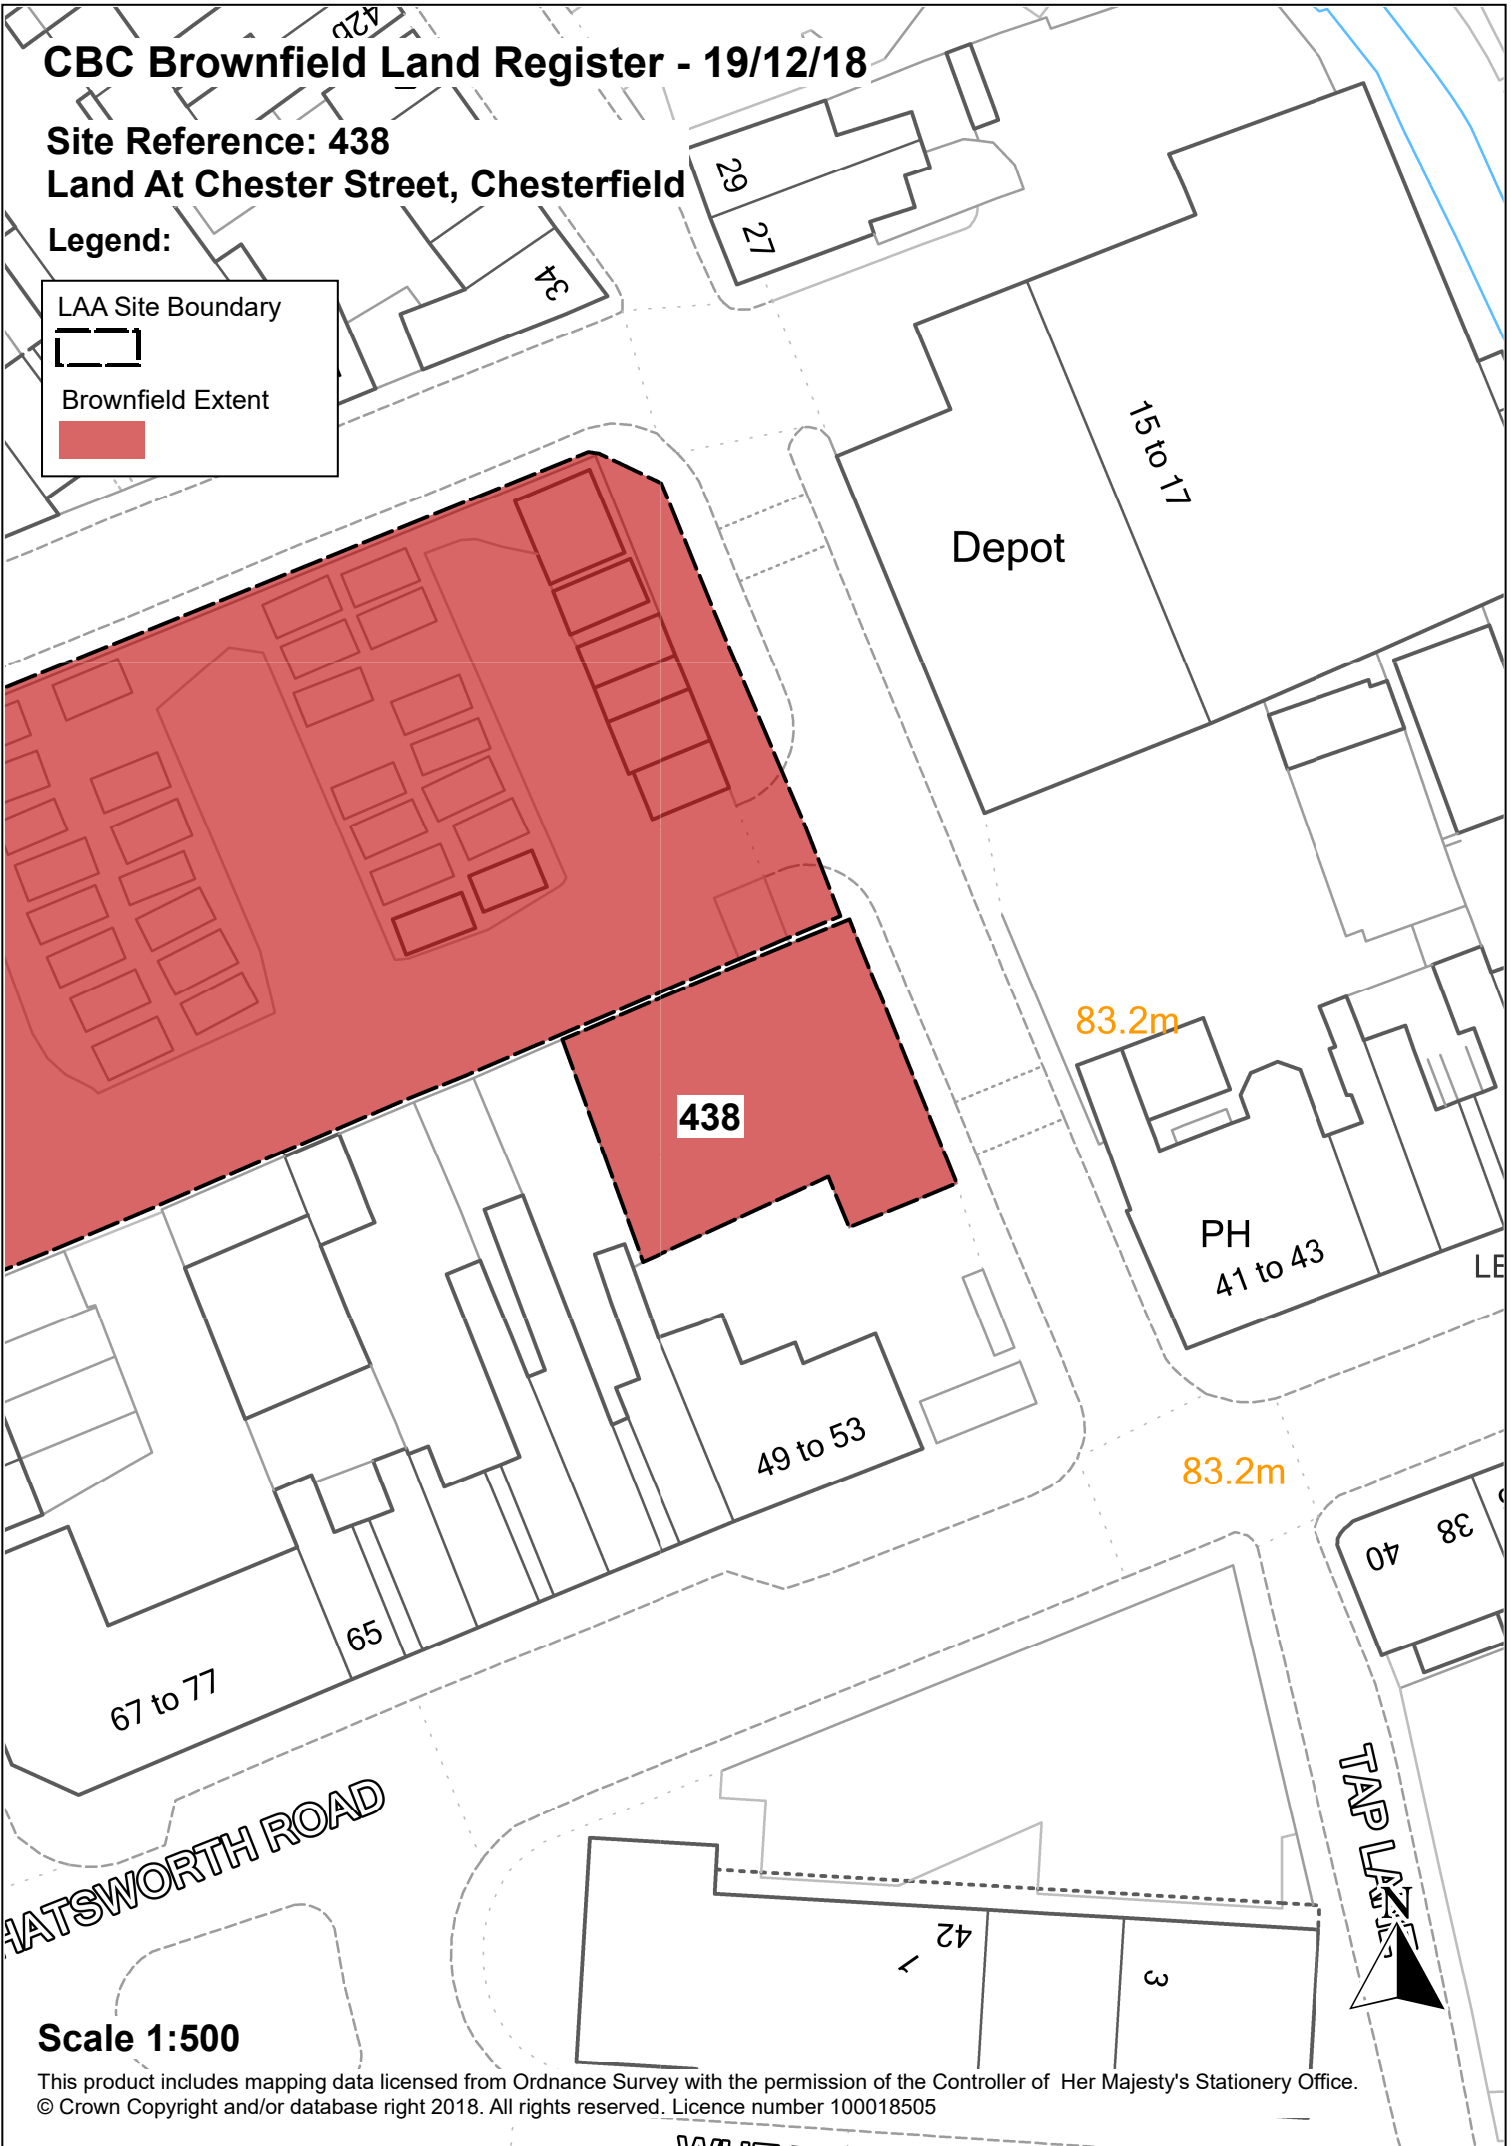

CBC Brownfield Land Register - 19/12/18

Site Reference: 438

Land At Chester Street, Chesterfield

Legend:

LAA Site Boundary

Brownfield Extent

Scale 1:500

This product includes mapping data licensed from Ordnance Survey with the permission of the Controller of Her Majesty's Stationery Office.
© Crown Copyright and/or database right 2018. All rights reserved. Licence number 100018505