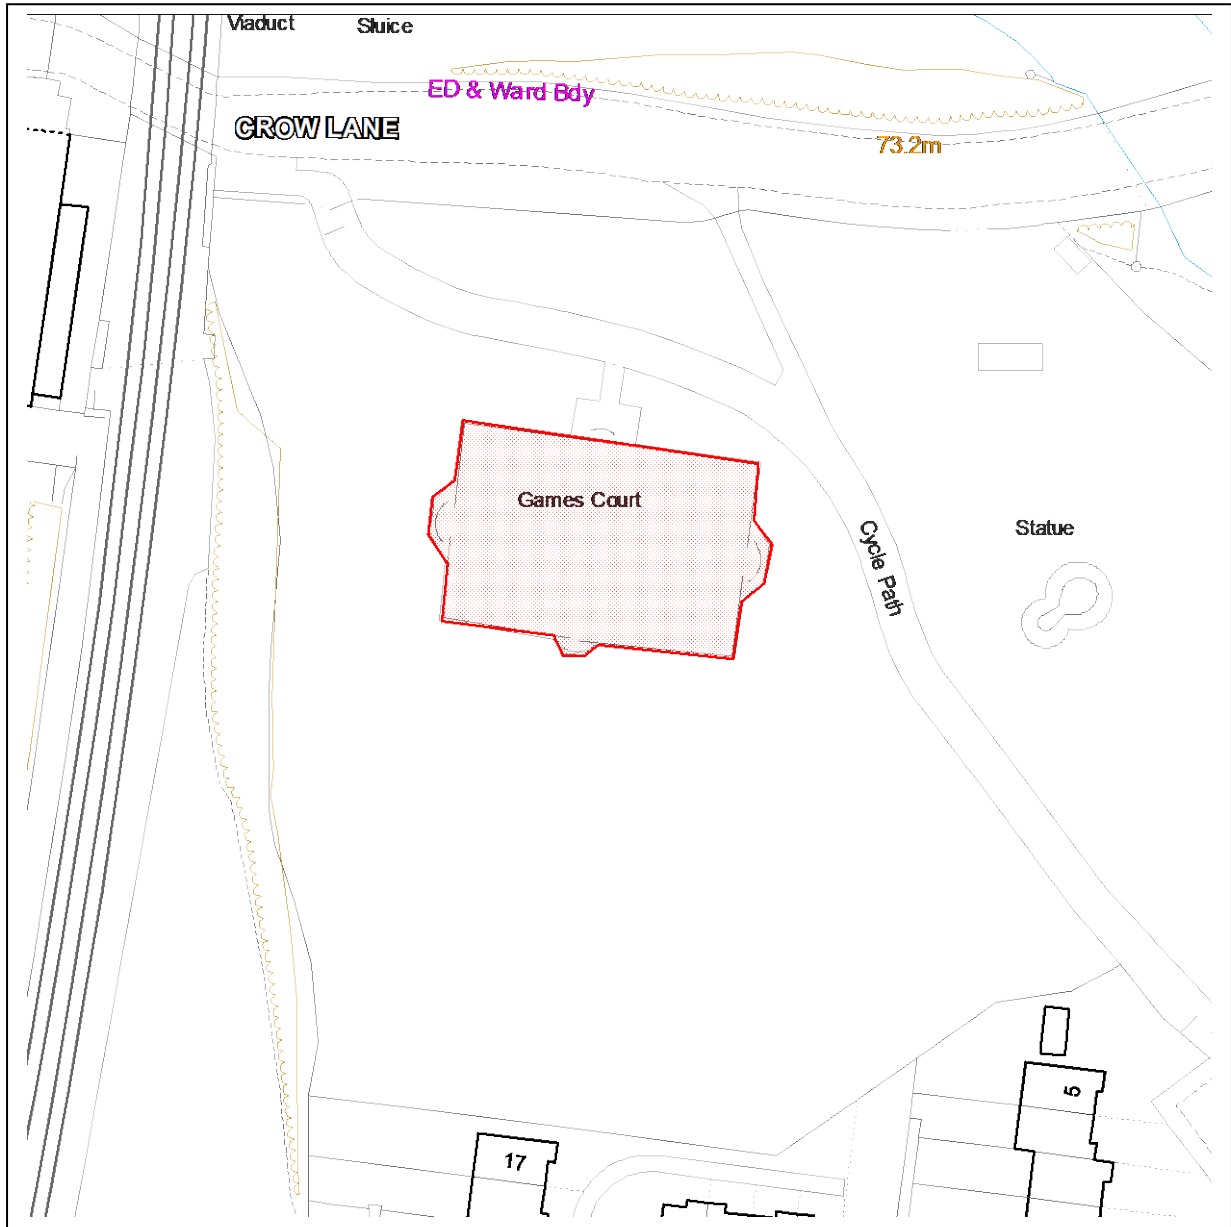

Chesterfield Borough Council Public Spaces Protection Order 2024

Schedule 3 – Map 43 - Wain Avenue (play area)

Key

Dogs are excluded all year within the highlighted area 

Reproduced from the Ordnance Survey mapping with the permission of the Controller of Her Majesty's Stationery Office © Crown copyright. Unauthorised reproduction infringes Crown copyright and may lead to prosecution or civil proceedings. Chesterfield Borough Council Licence No. AC0000809353, 2024.