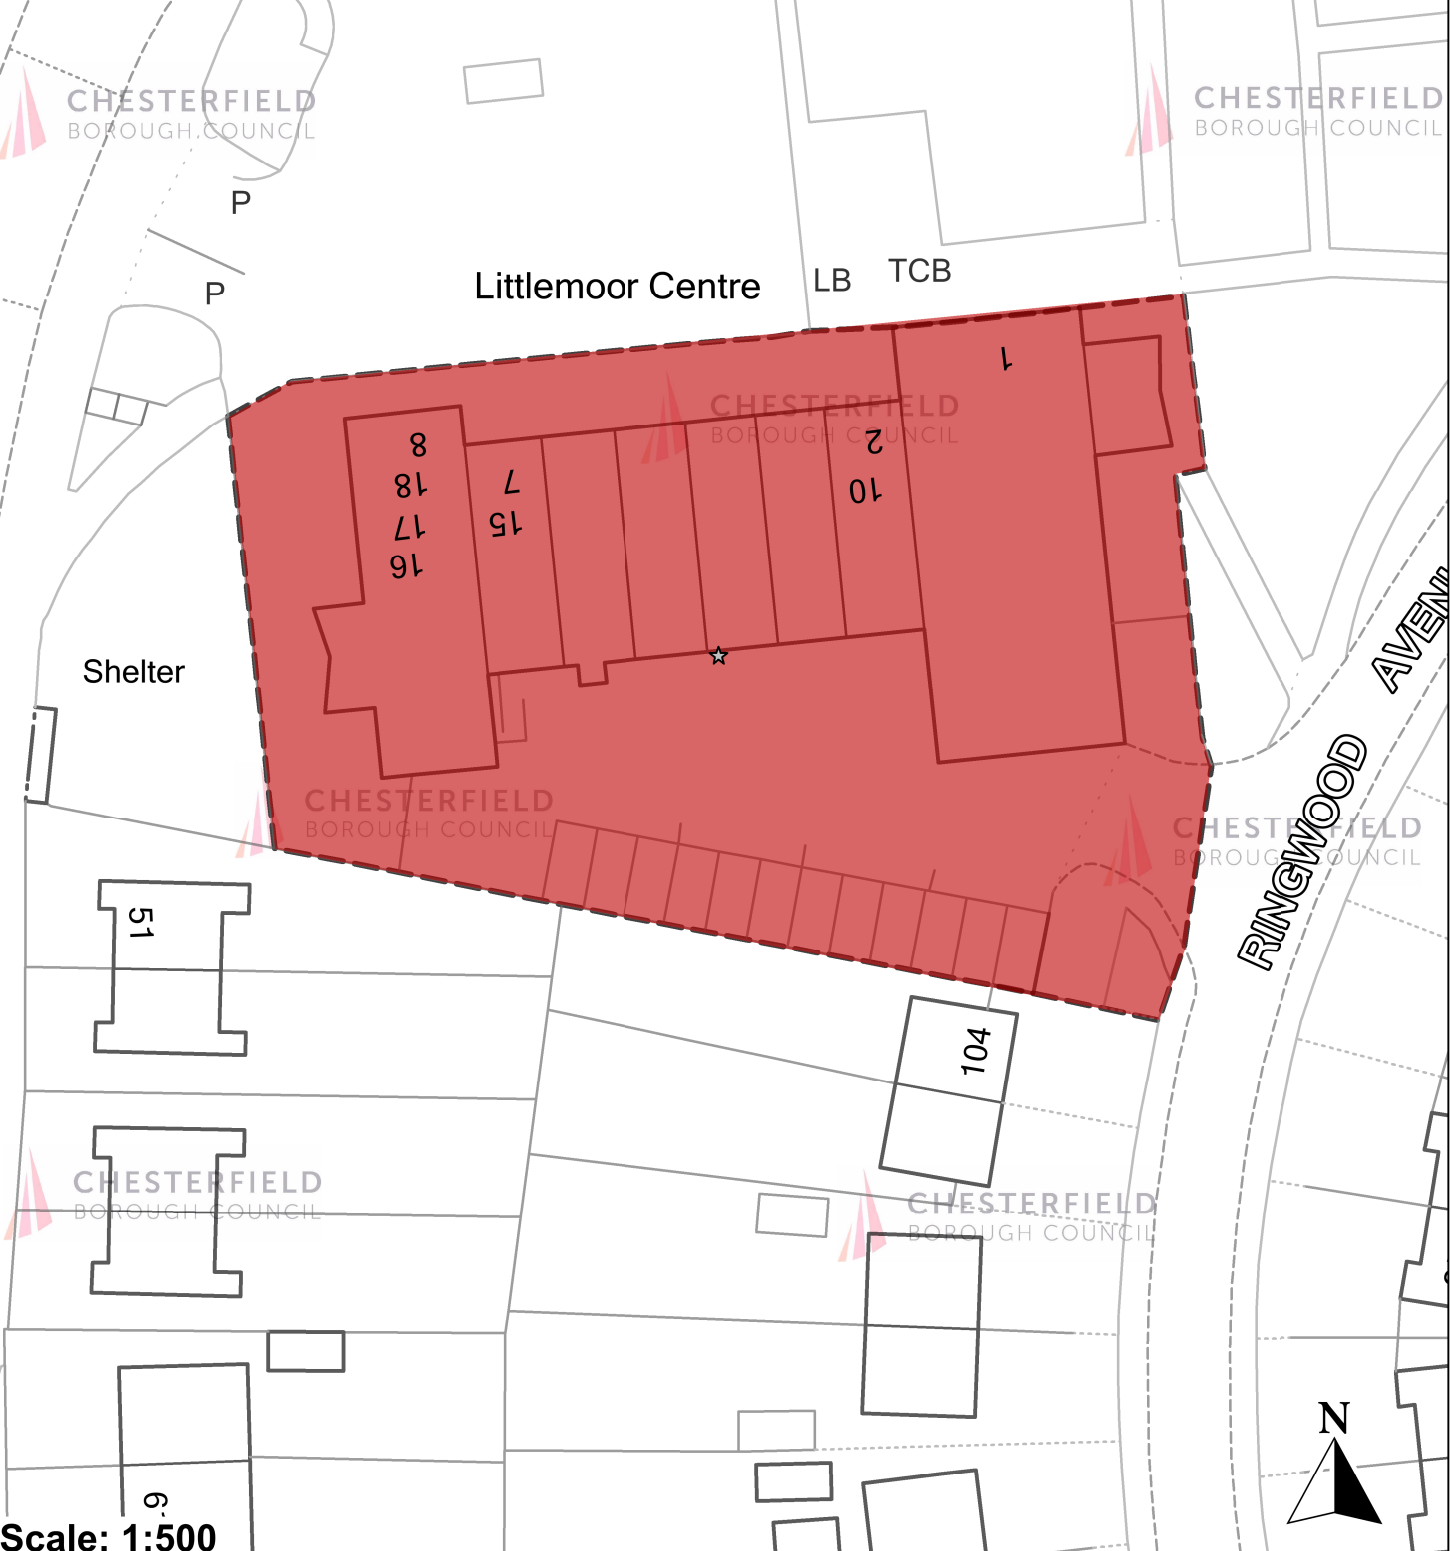

# CBC Brownfield Site Register: (31/12/17)

Site Reference: 386

Littlemoor Shopping Centre, Littlemoor Centre, S41 8QW

Legend:

Brownfield Site Extent

Full Site Boundary (LAA)

Scale: 1:500

This product includes mapping data licensed from Ordnance Survey with the permission of the Controller of Her Majesty's Stationery Office.  
© Crown Copyright and/or database right 2017. All rights reserved. Licence number 100018505