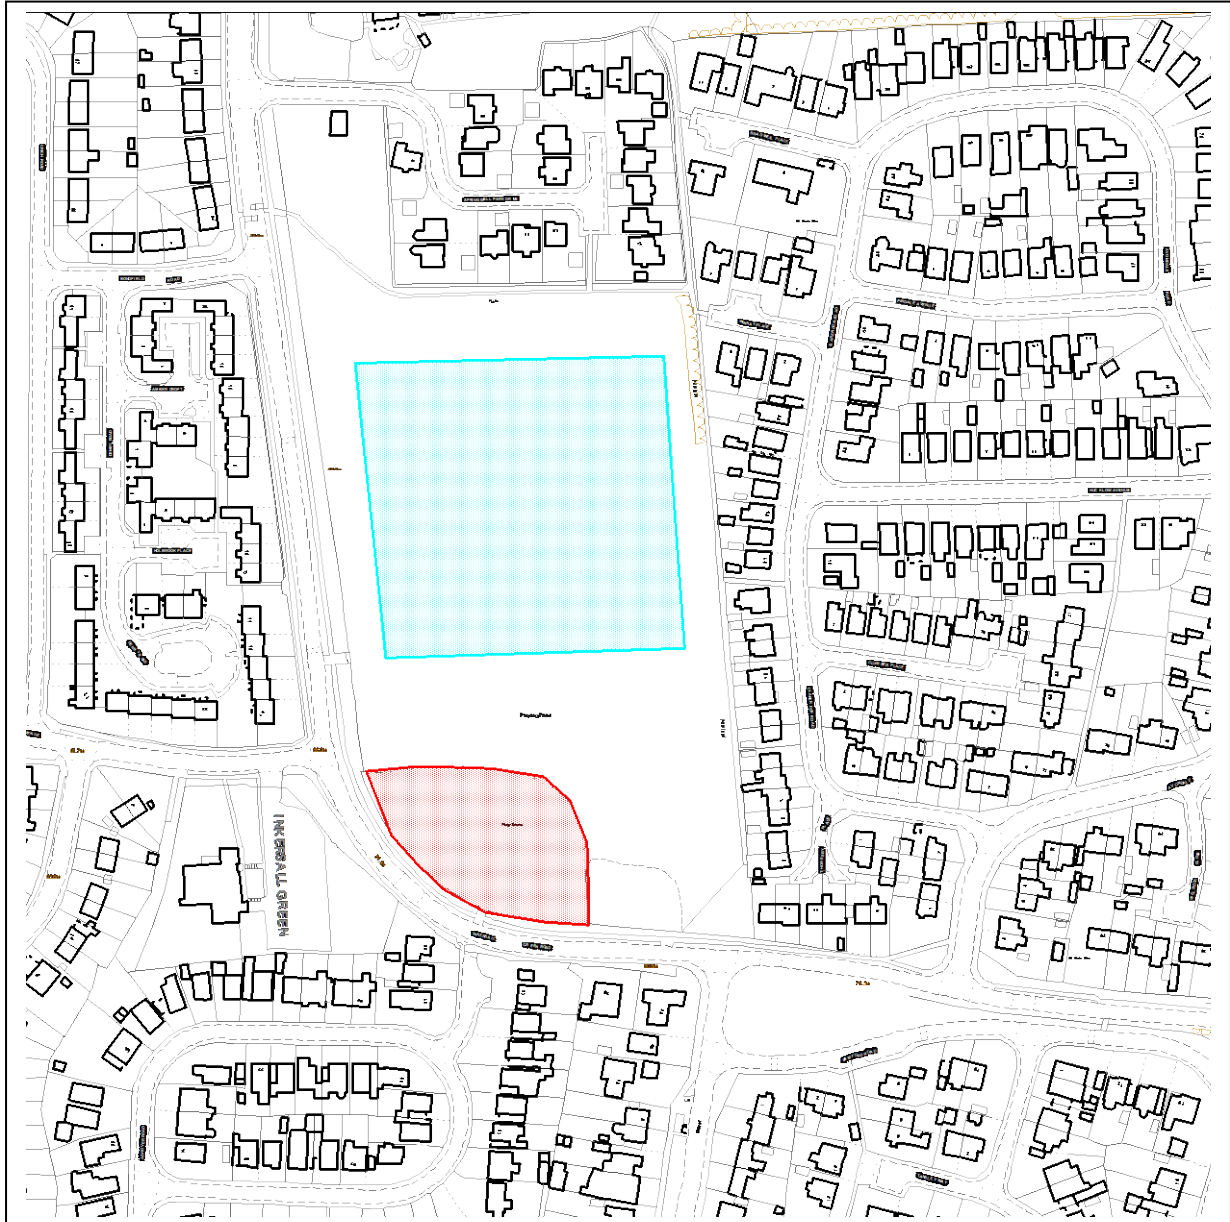

Chesterfield Borough Council Public Spaces Protection Order 2024

Schedule 3 – Map 25 - Inkersall Green Recreation Ground (play area and playing field)

Key

Dogs are excluded all year within the highlighted area 

Dogs are excluded during the months of September to May (inclusive) 
(pitch orientation may change)

Reproduced from the Ordnance Survey mapping with the permission of the Controller of Her Majesty's Stationery Office © Crown copyright. Unauthorised reproduction infringes Crown copyright and may lead to prosecution or civil proceedings. Chesterfield Borough Council Licence No. AC0000809353, 2024.