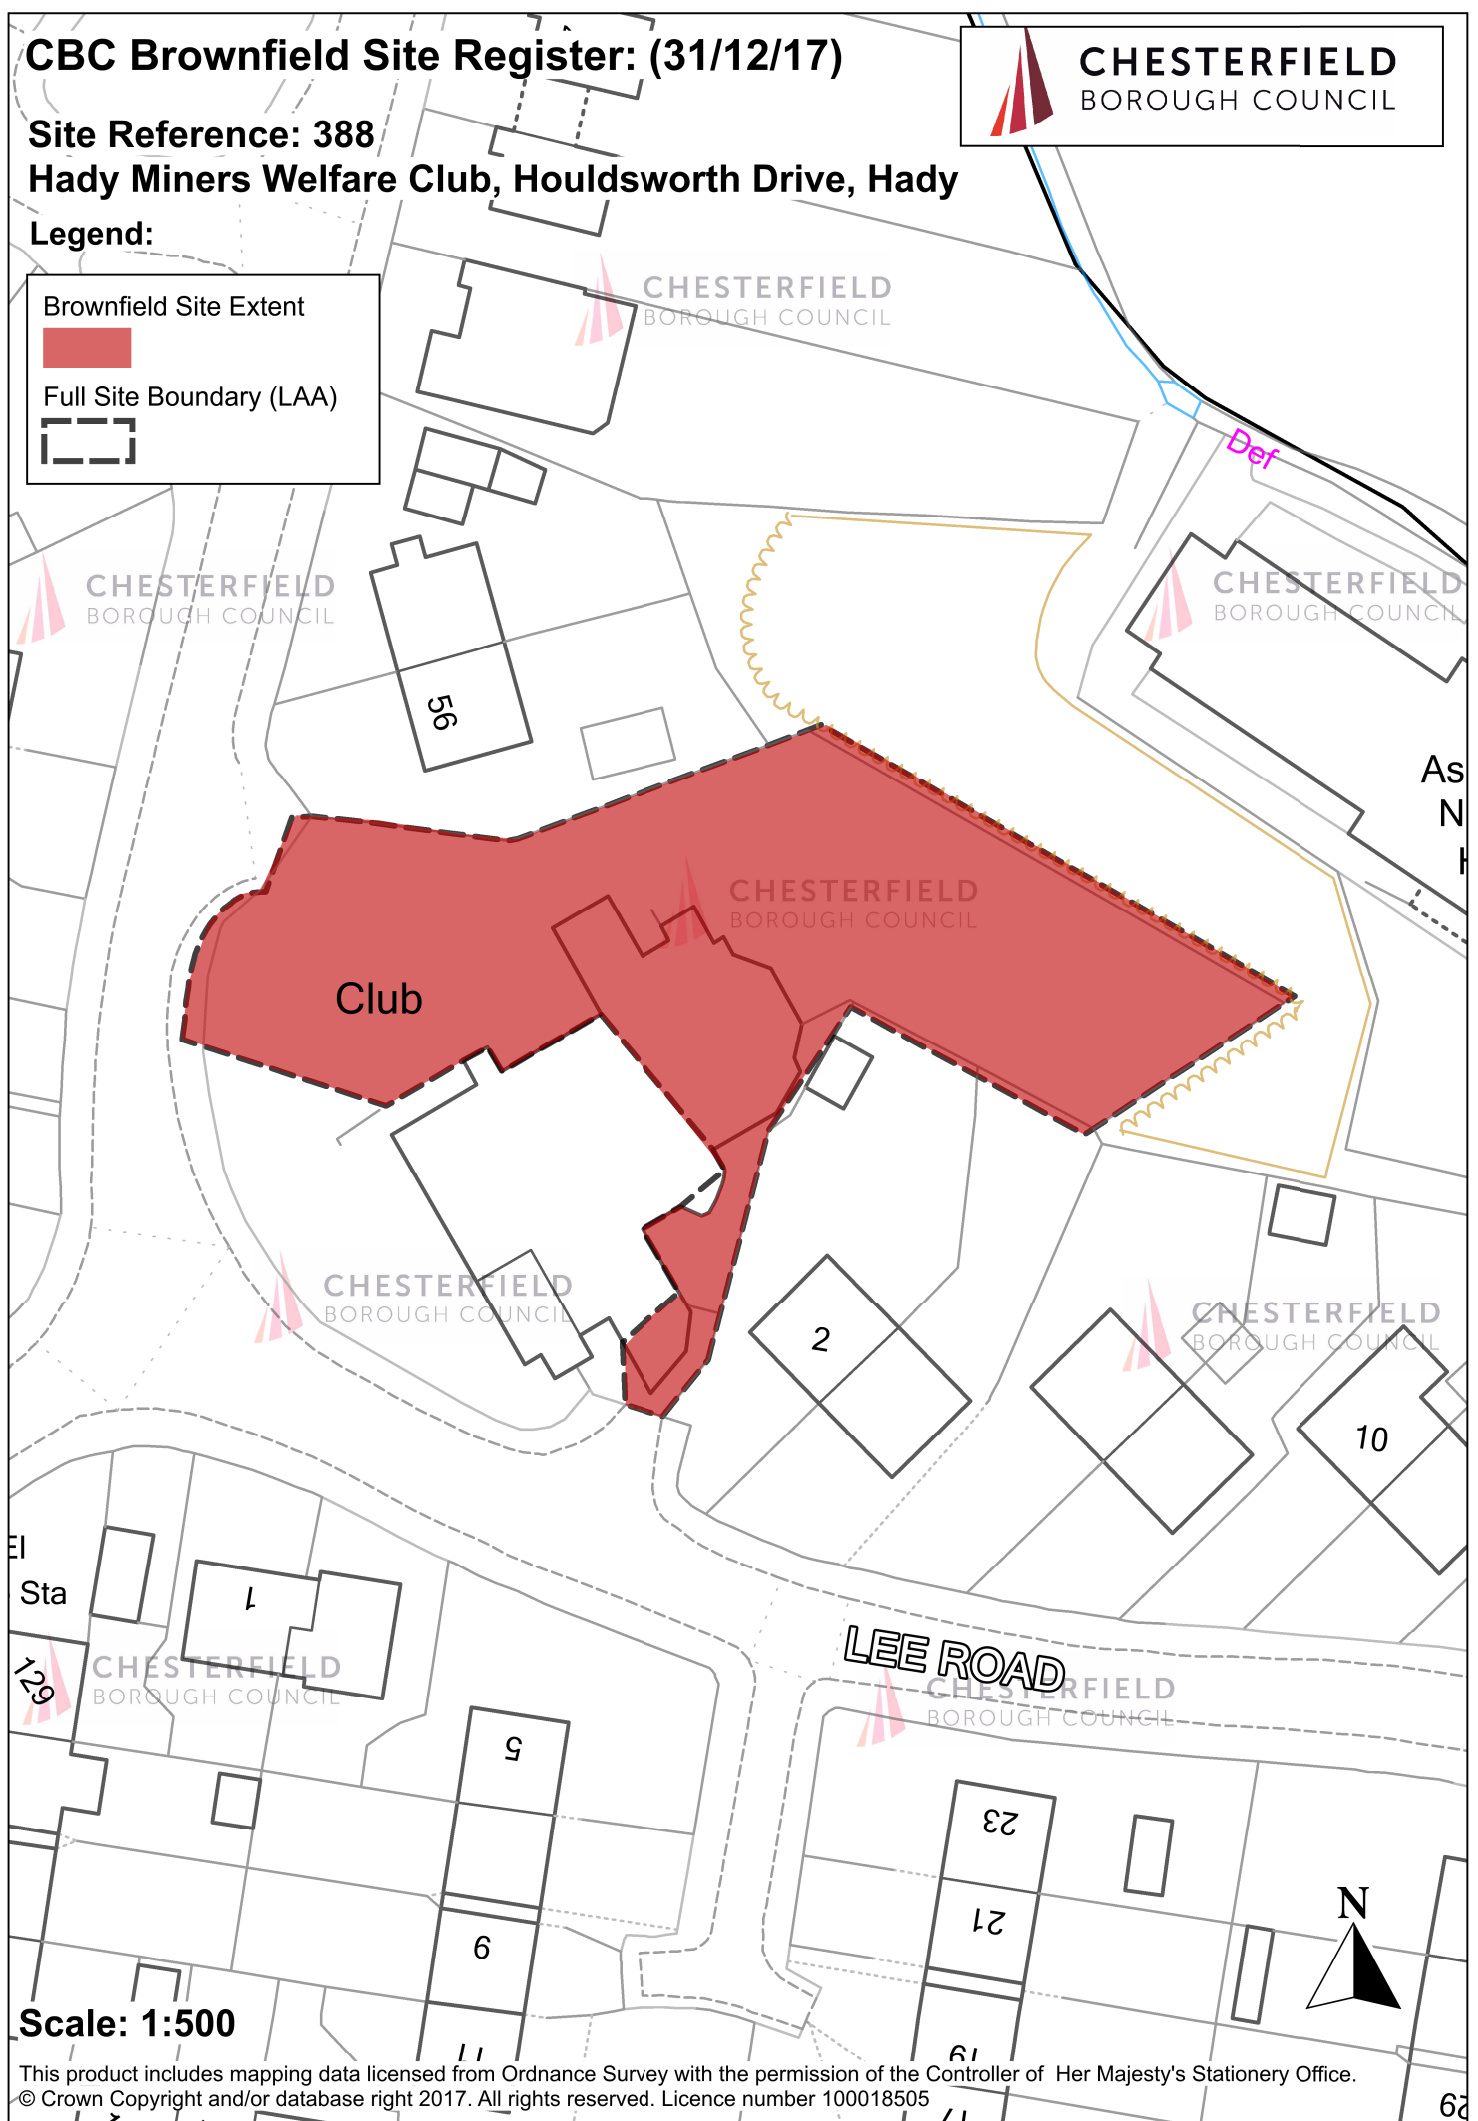

CBC Brownfield Site Register: (31/12/17)

Site Reference: 388

Hady Miners Welfare Club, Houldsworth Drive, Hady

Legend:

Brownfield Site Extent

Full Site Boundary (LAA)

Scale: 1:500