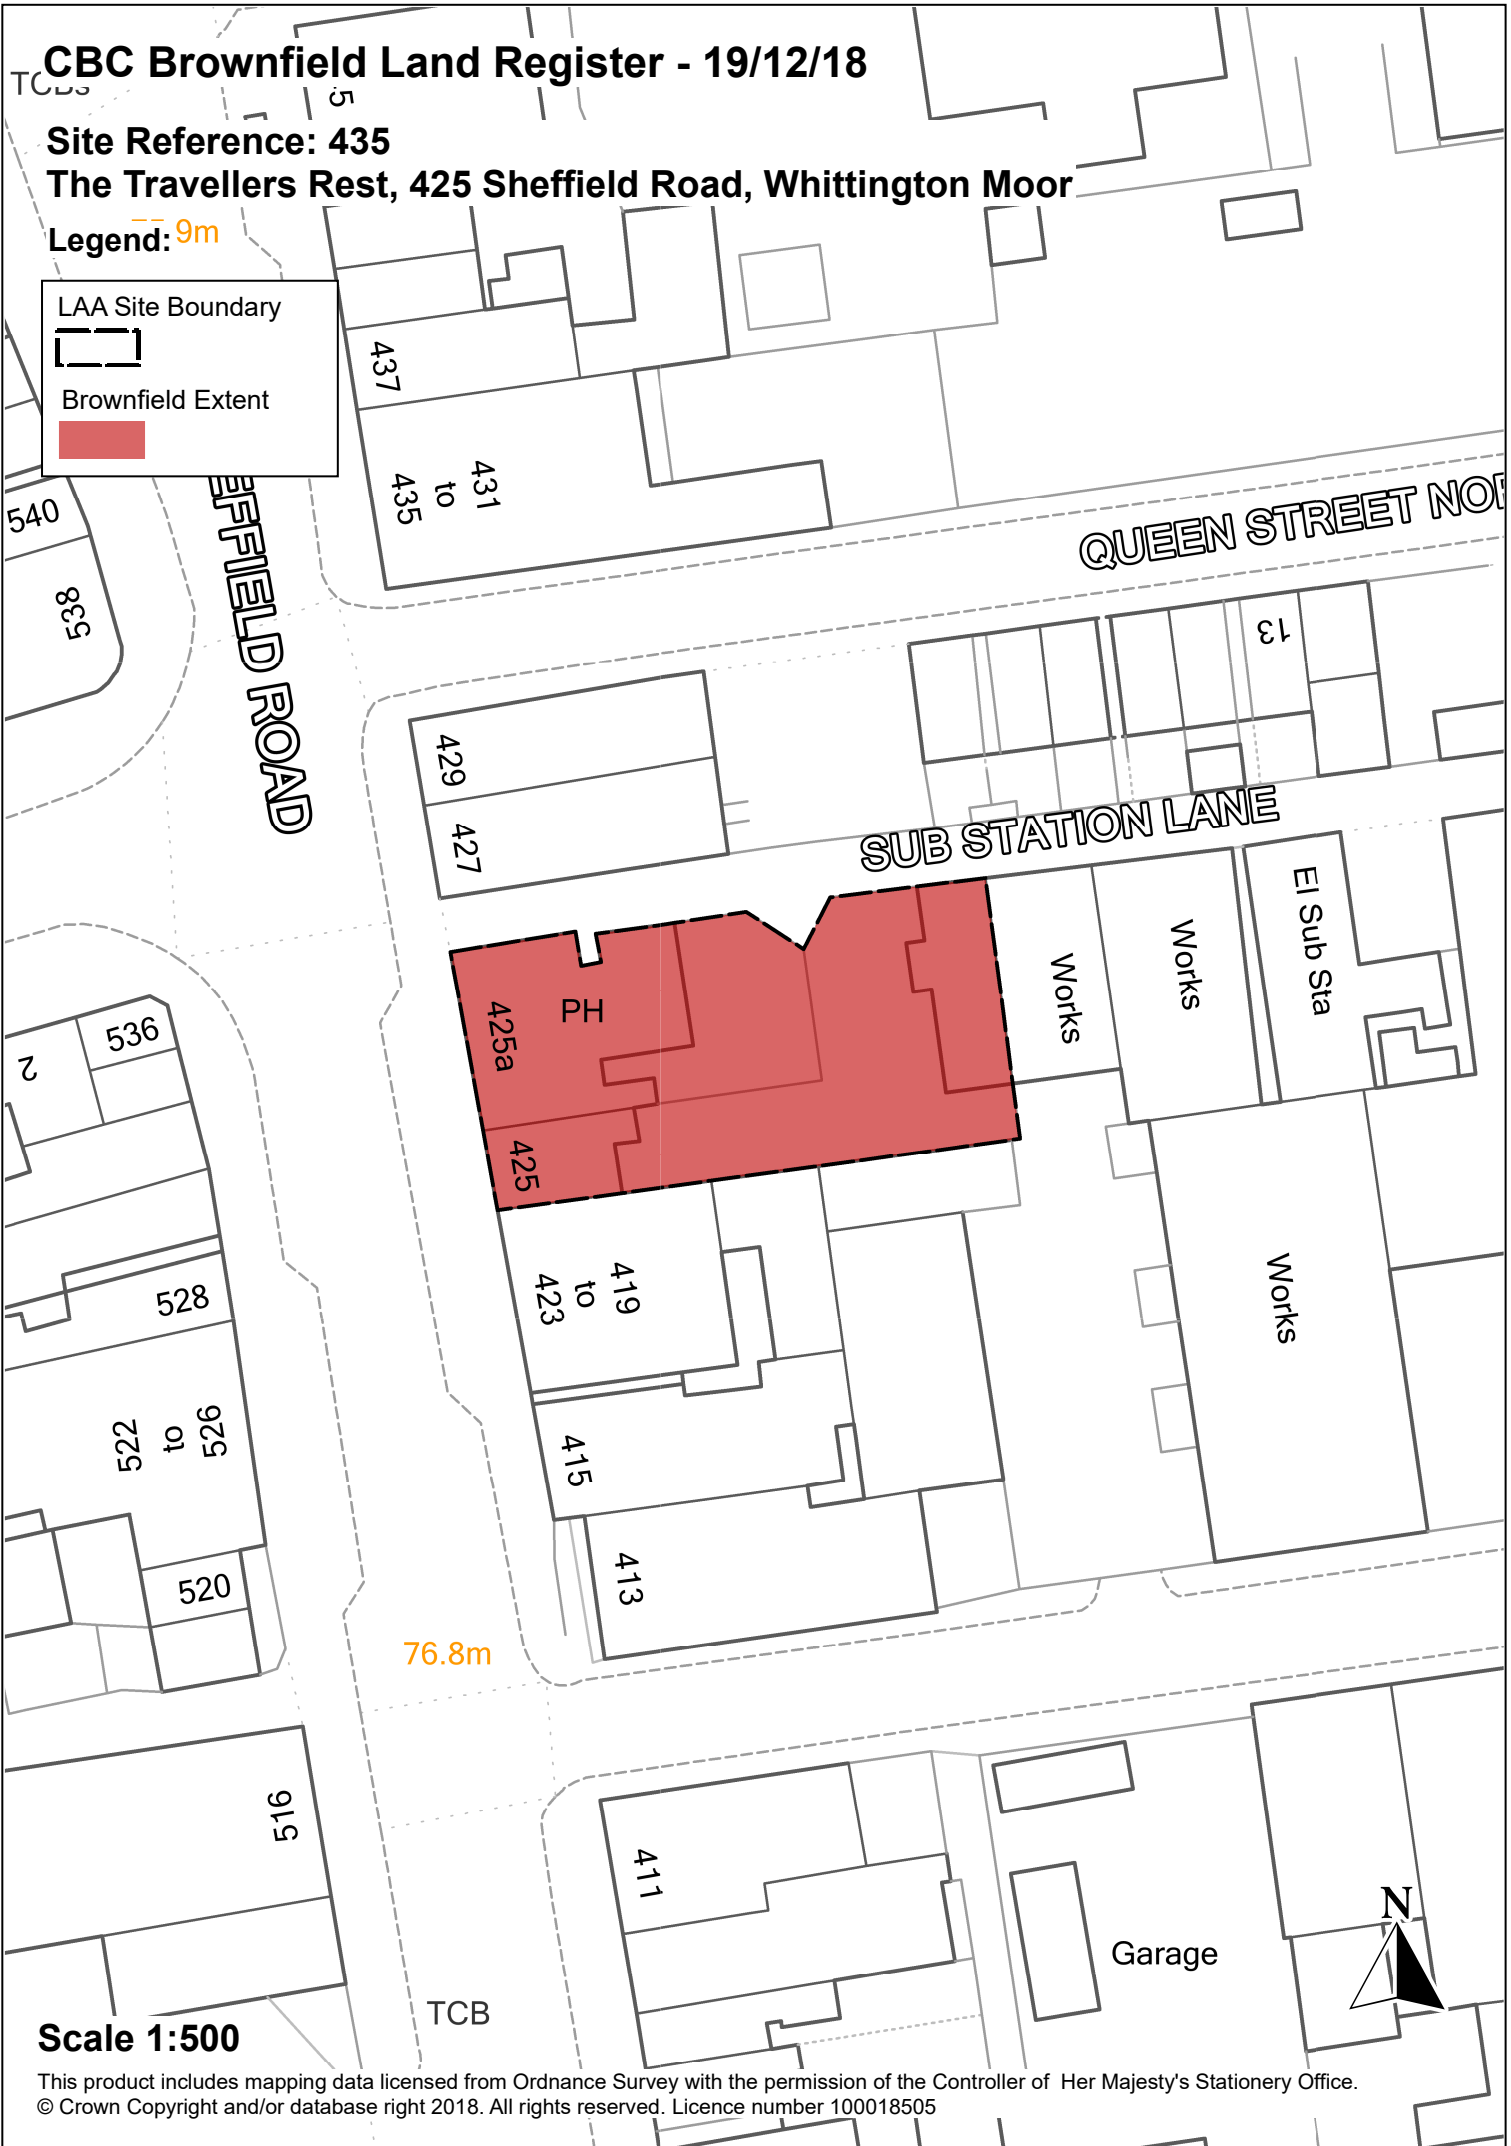

CBC Brownfield Land Register - 19/12/18

Site Reference: 435

The Travellers Rest, 425 Sheffield Road, Whittington Moor

Legend: 9m

LAA Site Boundary

Brownfield Extent

Scale 1:500

This product includes mapping data licensed from Ordnance Survey with the permission of the Controller of Her Majesty's Stationery Office.
© Crown Copyright and/or database right 2018. All rights reserved. Licence number 100018505