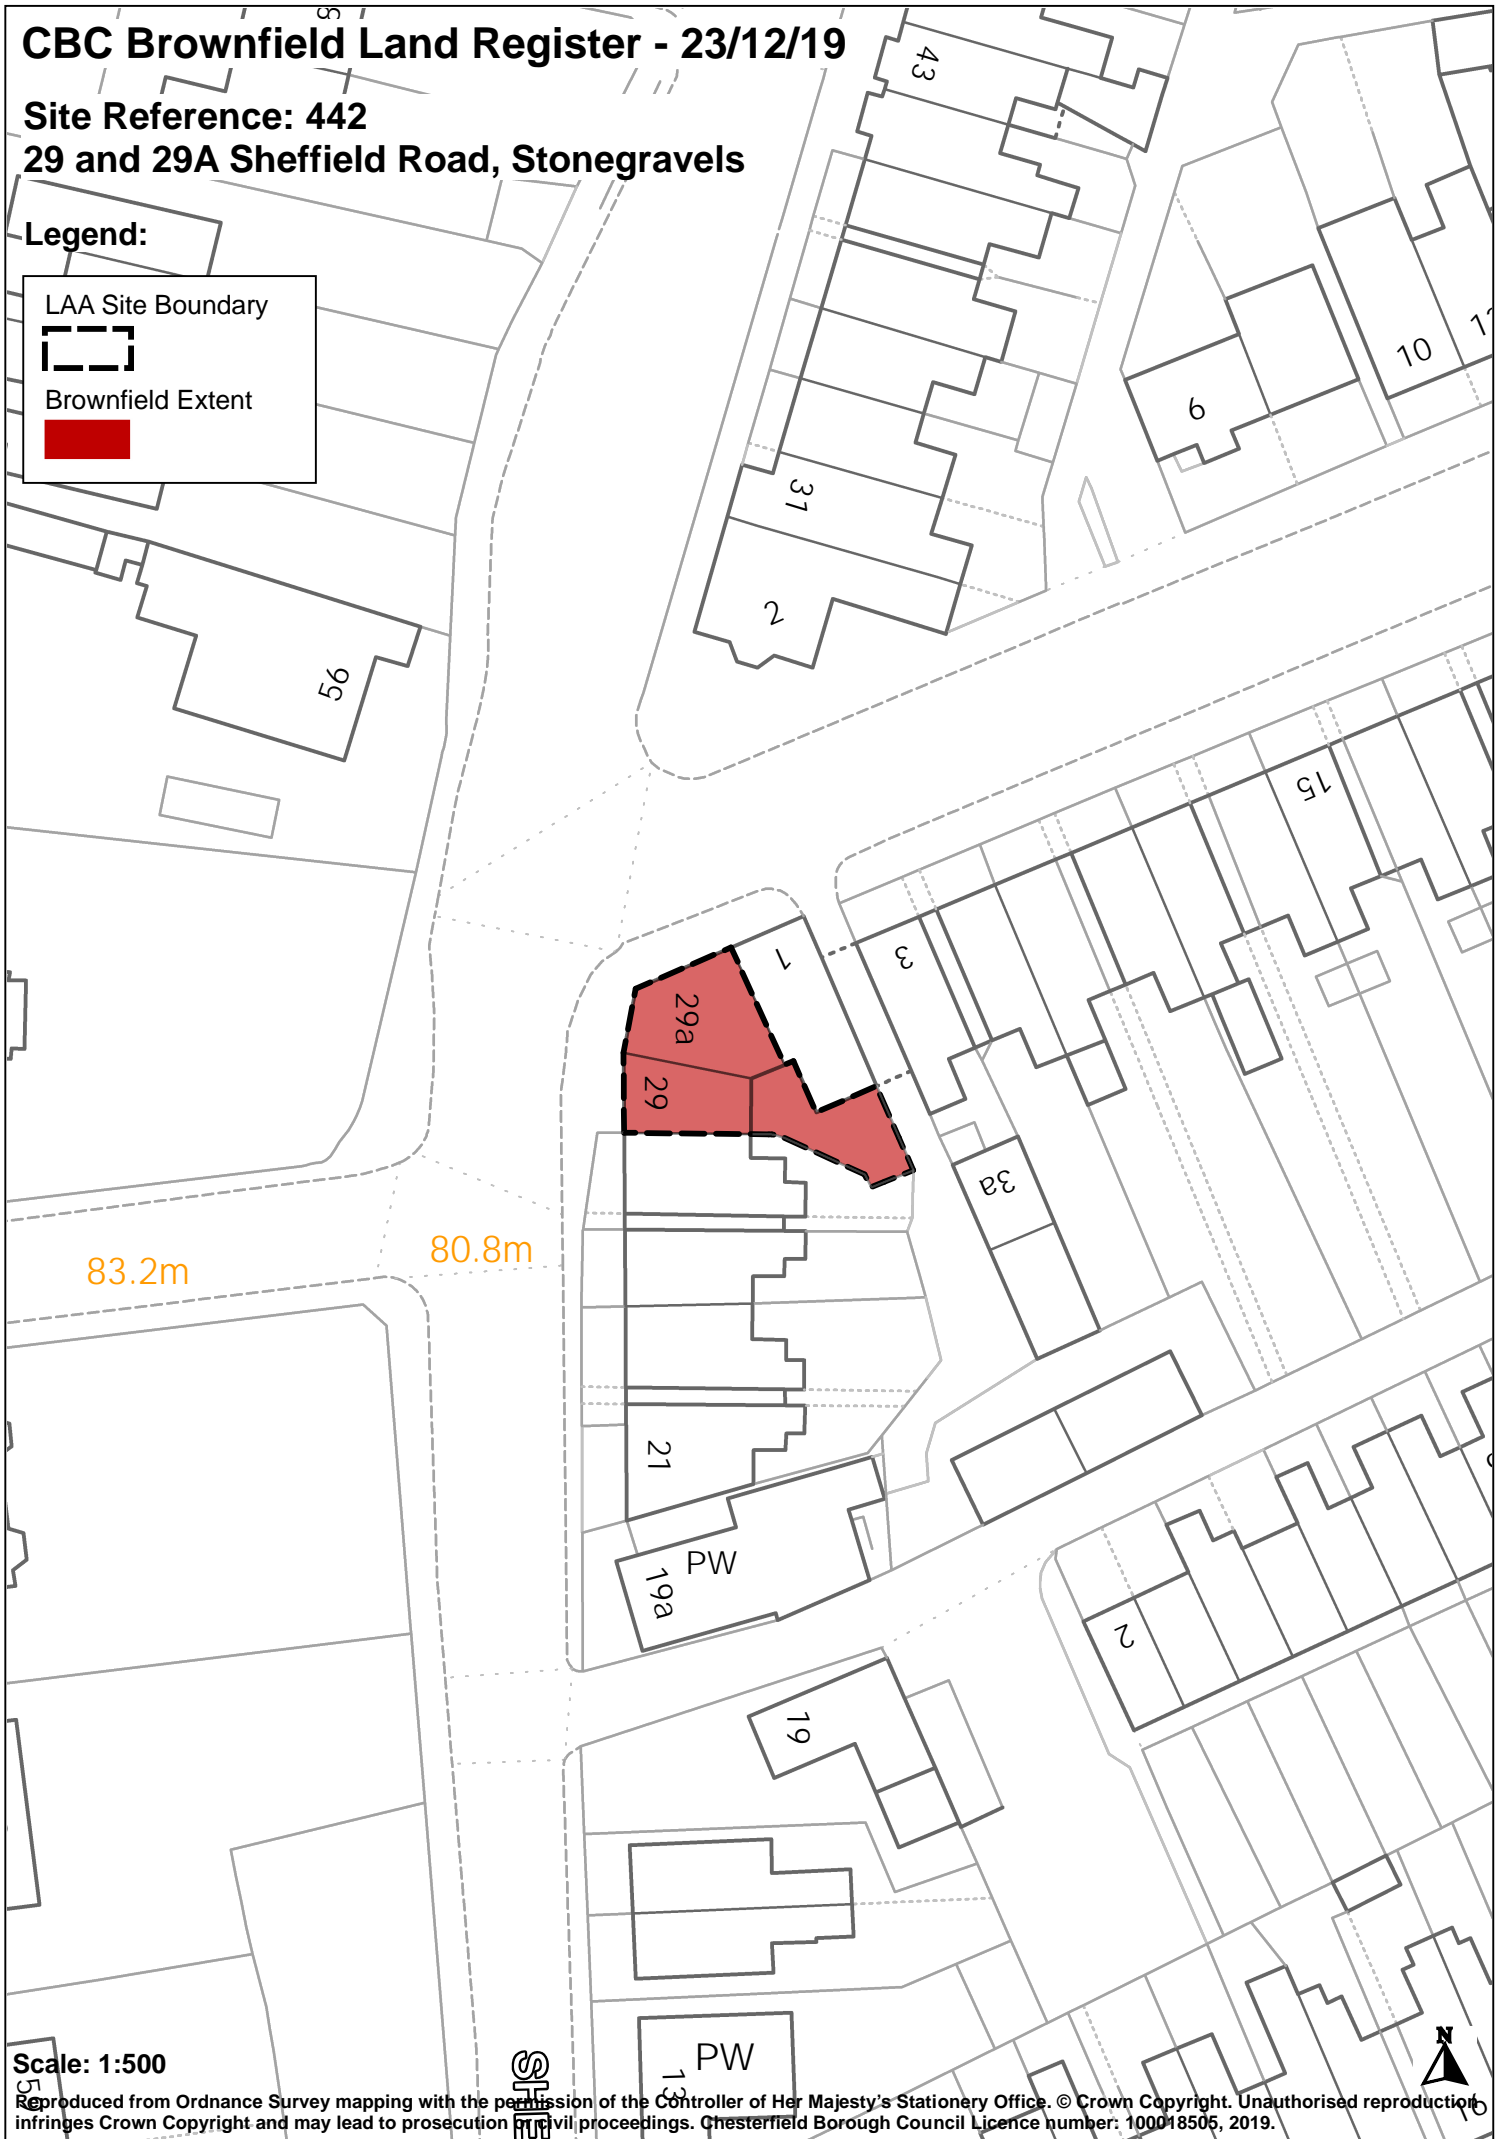

CBC Brownfield Land Register - 23/12/19

Site Reference: 442

29 and 29A Sheffield Road, Stonegravels

Legend:

LAA Site Boundary

Brownfield Extent

Scale: 1:500