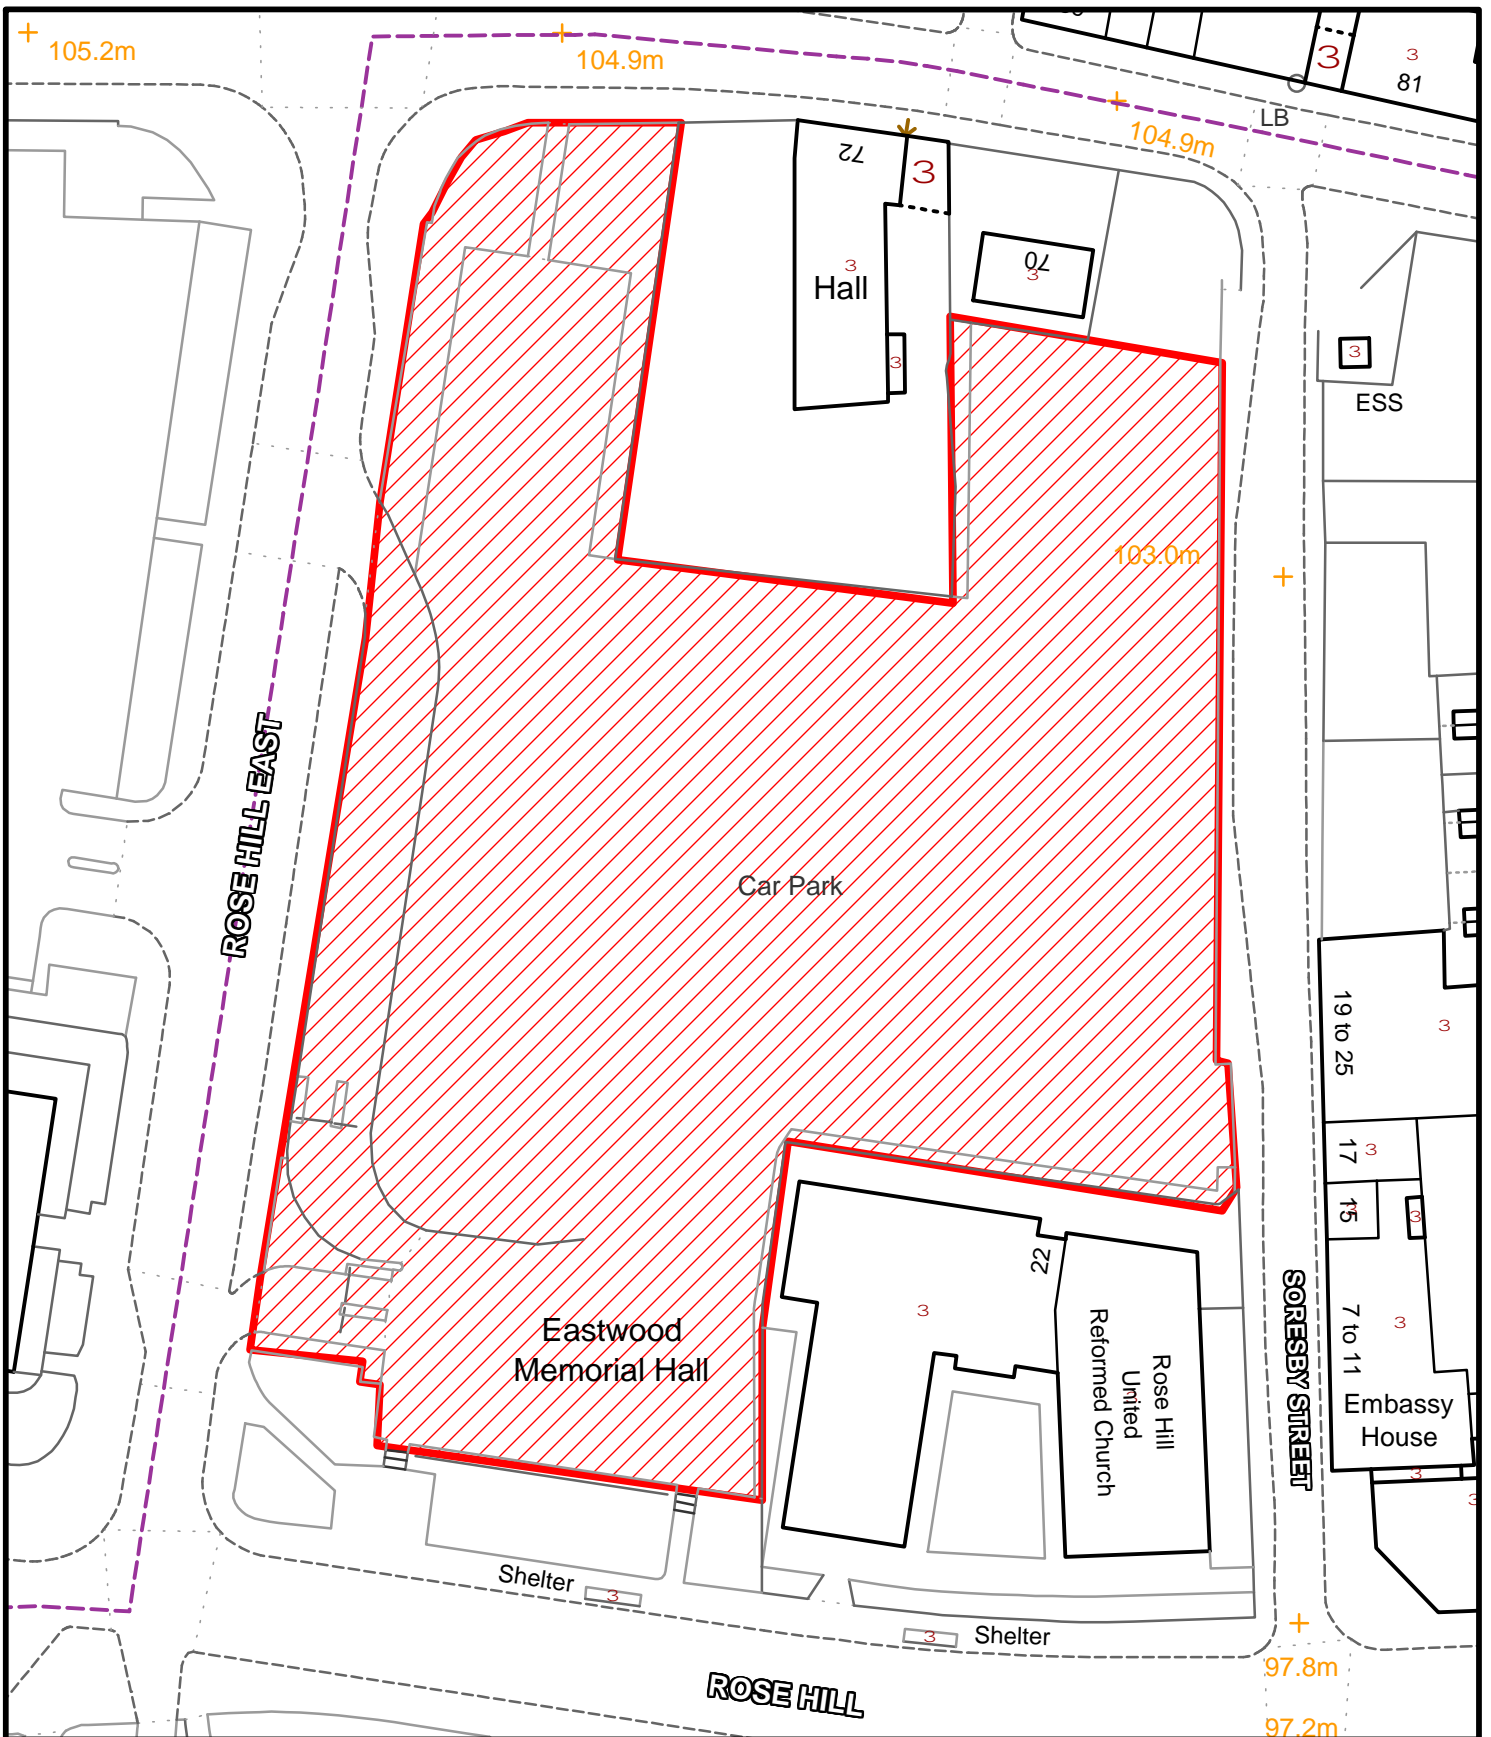

SORESBY STREET CAR PARK

Reproduced from the Ordnance Survey mapping with the permission of the Controller of Her Majesty's Stationery Office; (c)Crown Copyright. Unauthorised reproduction infringes Crown Copyright and may lead to prosecution or civil proceedings. Chesterfield Borough Council Licence No. 100018505 (2004)

	CHESTERFIELD BOROUGH COUNCIL (OFF-STREET PARKING PLACES) (CIVIL ENFORCEMENT) ORDER 2014			
	GRID REFERENCE:	438051 , 371245	POST CODE:	S40 1JN
	DATE:	10/2015	SCALE:	NOT TO SCALE