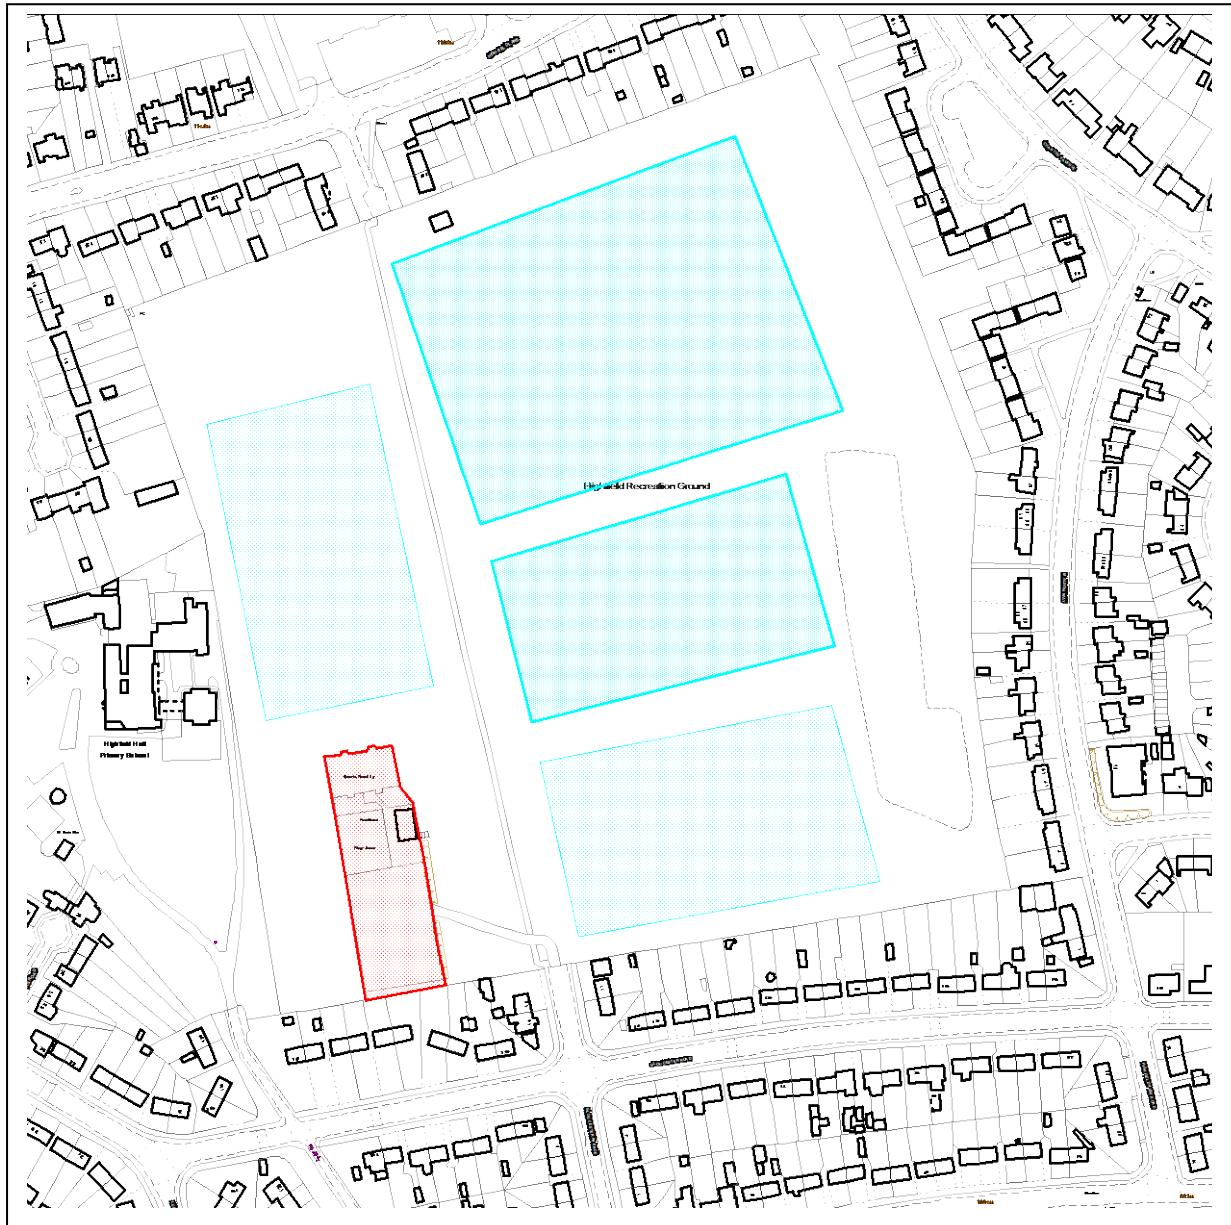

Chesterfield Borough Council Public Spaces Protection Order 2024

Schedule 3 – Map 21 - Highfield Park (play area and playing fields)

Key

Dogs are excluded all year within the highlighted area 

Dogs are excluded during the months of September to May (inclusive) 

(pitch orientation is subject to change)

Reproduced from the Ordnance Survey mapping with the permission of the Controller of Her Majesty's Stationery Office © Crown copyright. Unauthorised reproduction infringes Crown copyright and may lead to prosecution or civil proceedings. Chesterfield Borough Council Licence No. AC0000809353, 2024.