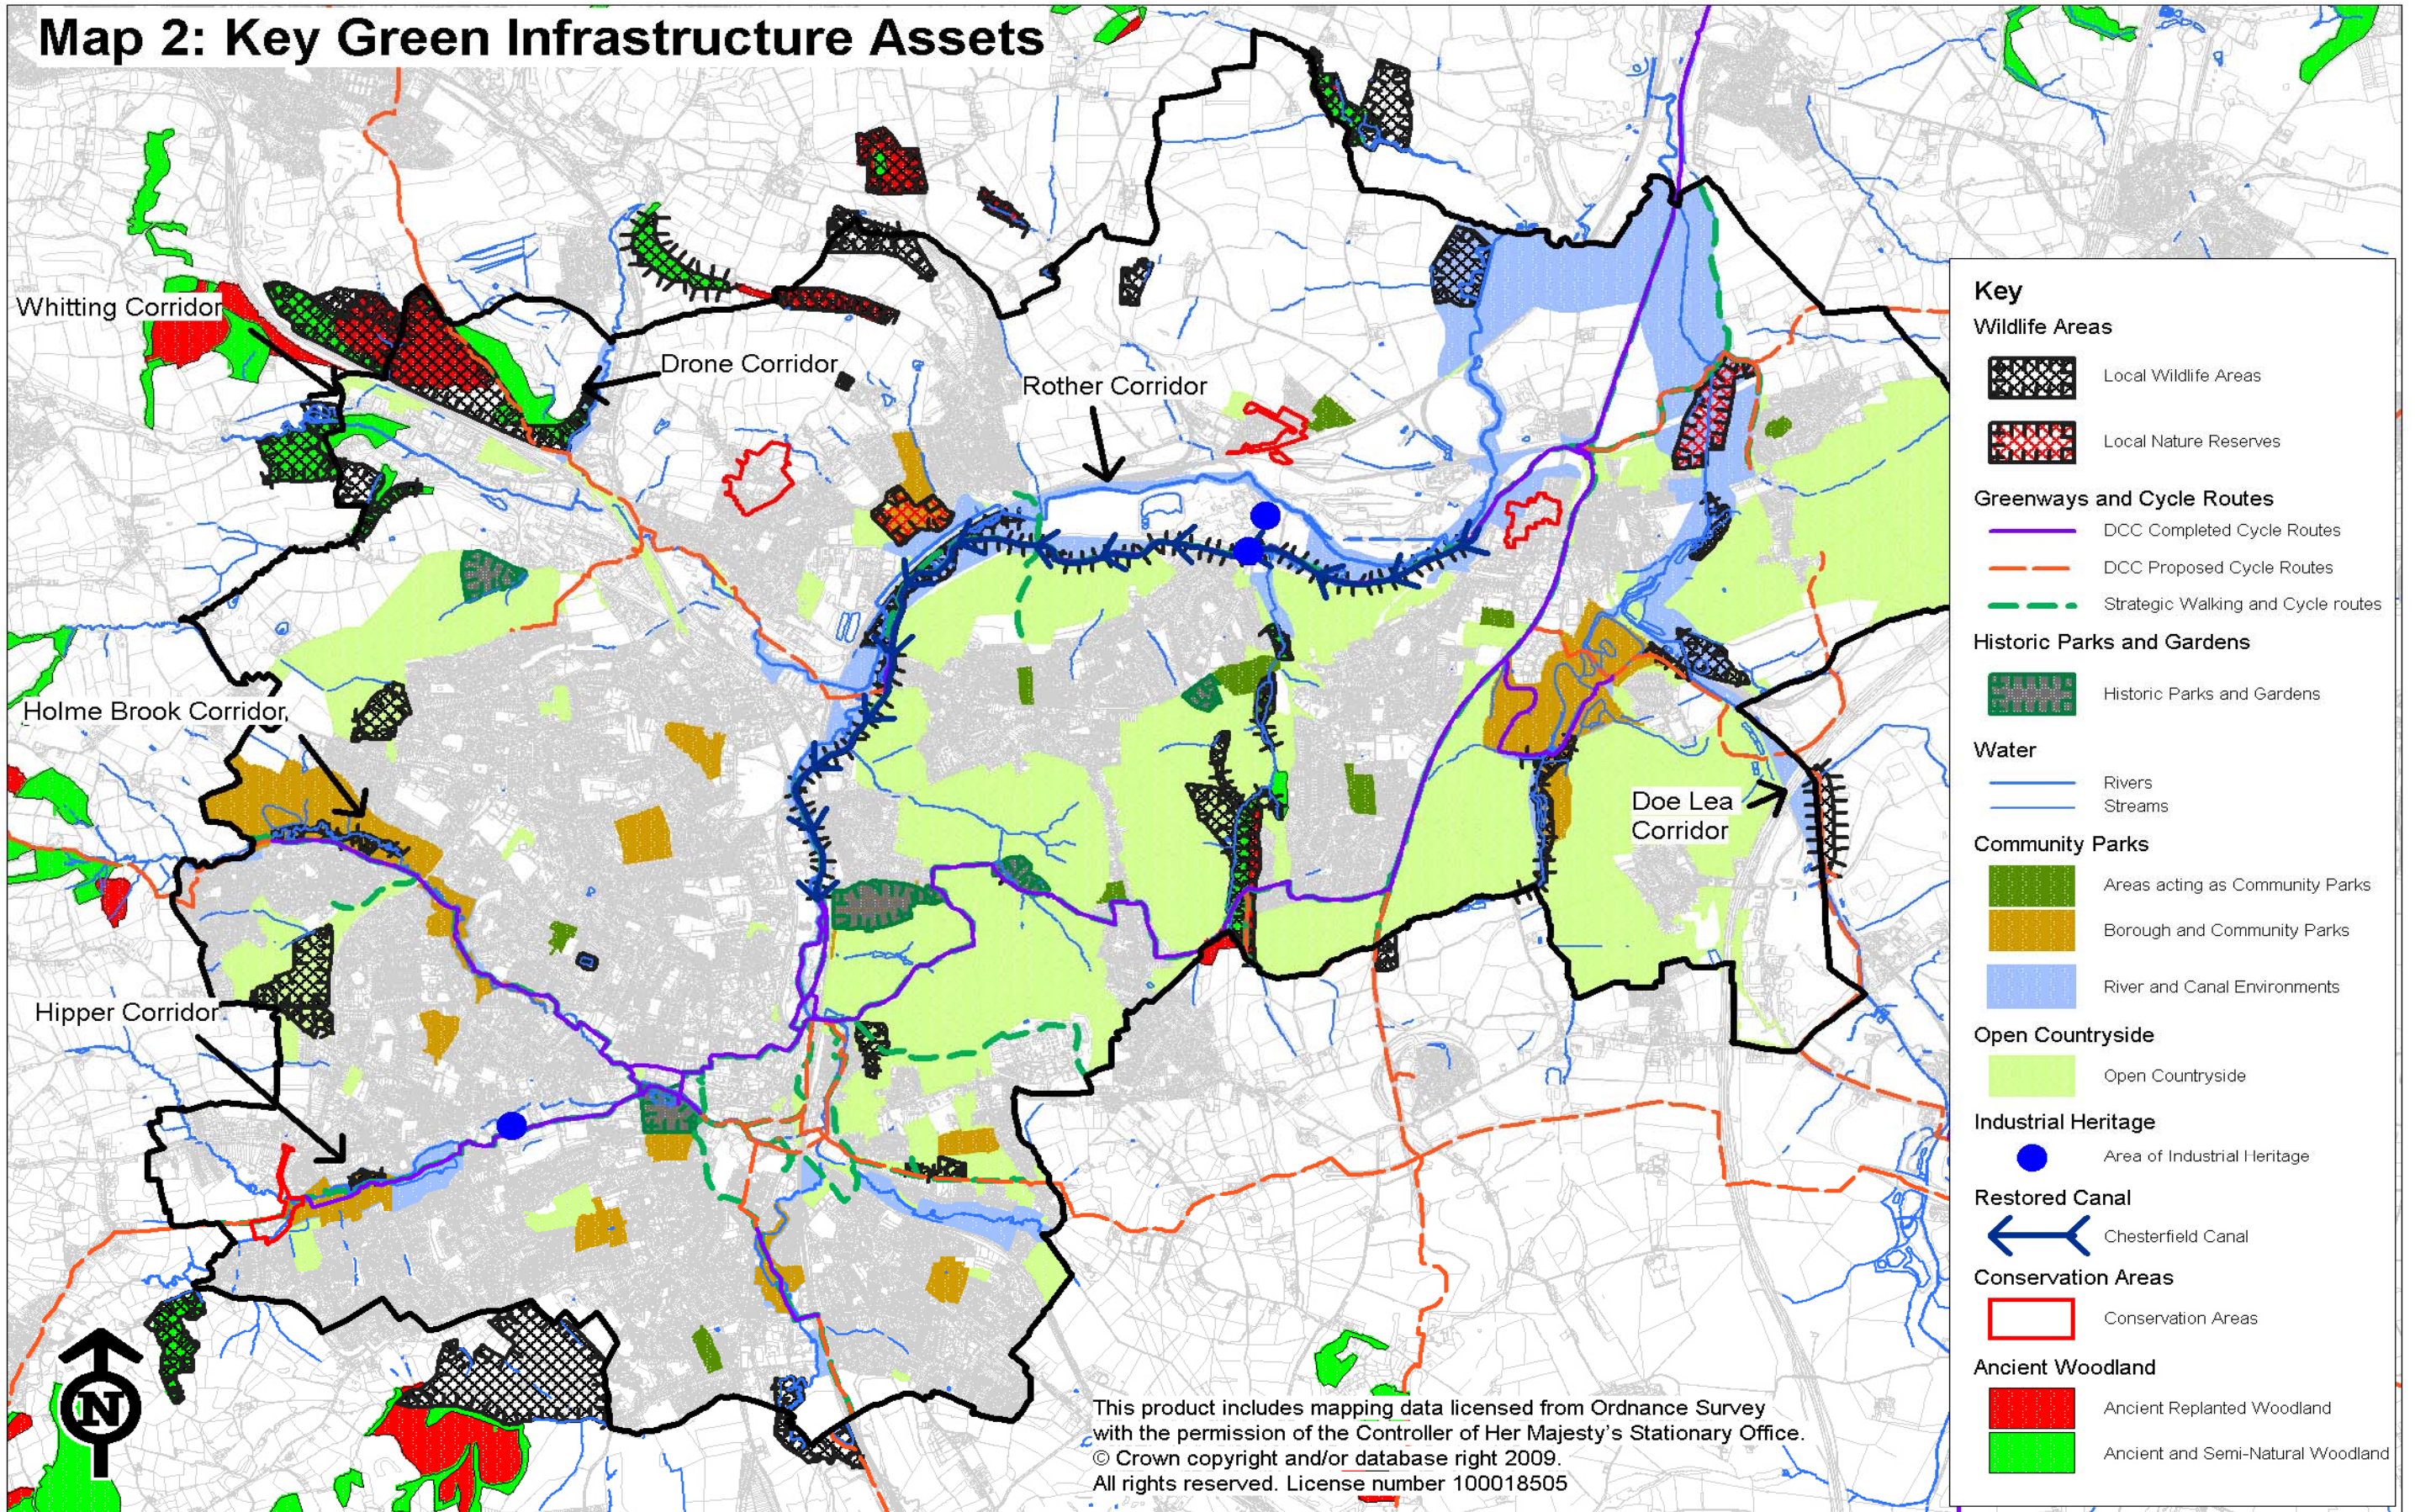

# Map 2: Key Green Infrastructure Assets

This product includes mapping data licensed from Ordnance Survey with the permission of the Controller of Her Majesty's Stationary Office. © Crown copyright and/or database right 2009. All rights reserved. License number 100018505