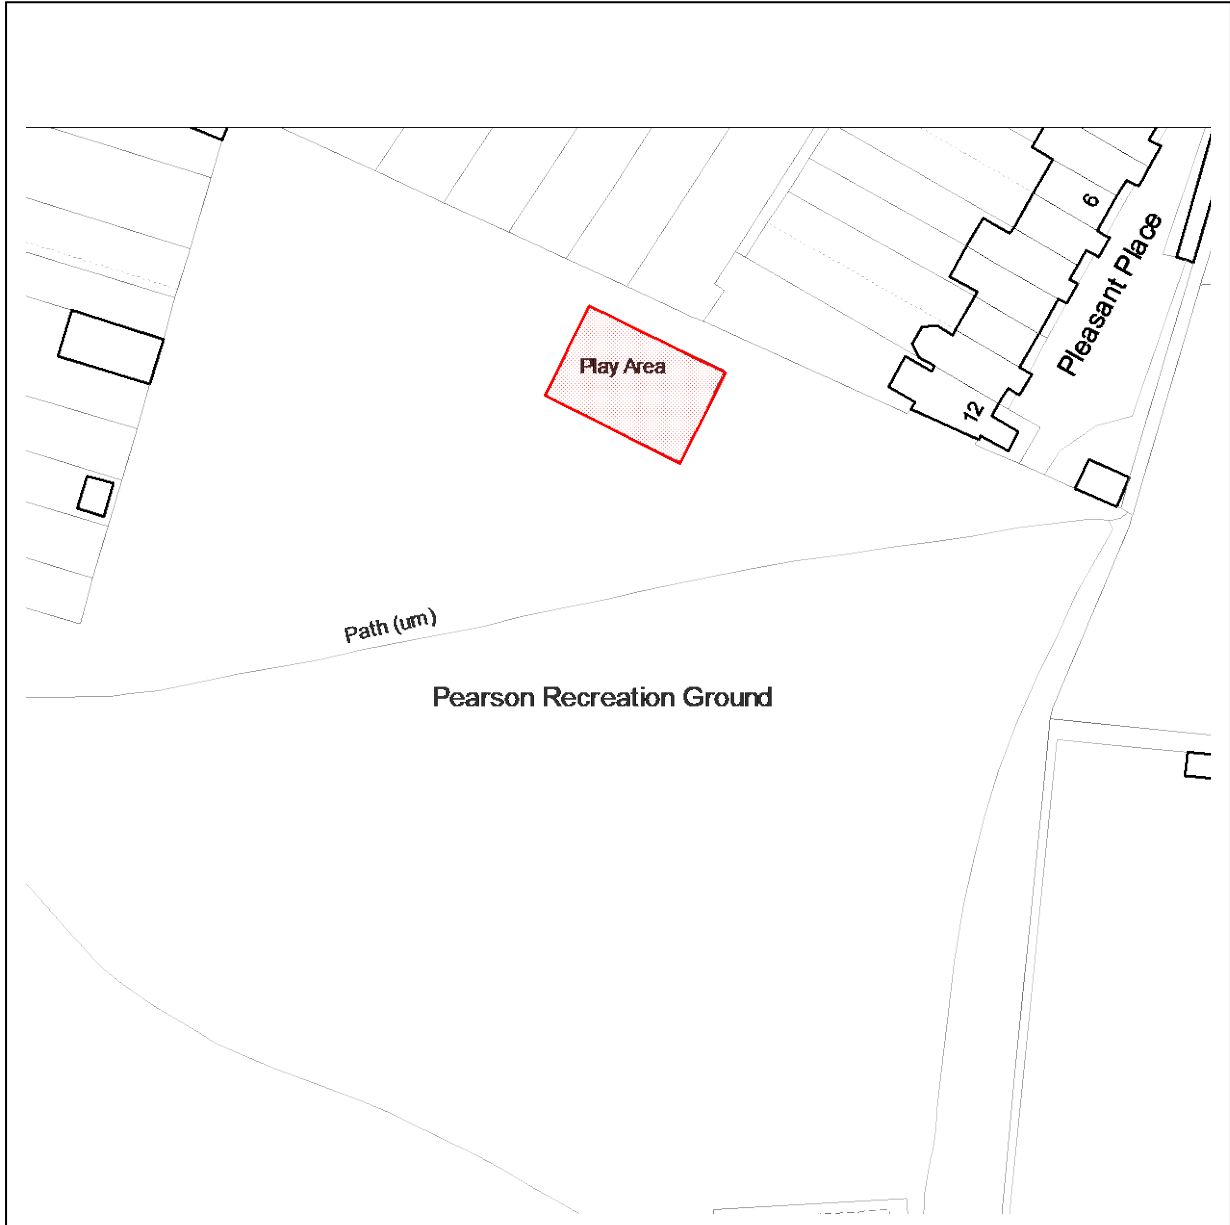

**Chesterfield Borough Council Public Spaces Protection Order 2024**

**Schedule 3 – Map 32 - Pearson Recreation Ground (play area)**

**Key**

Dogs are excluded all year within the highlighted area 

Reproduced from the Ordnance Survey mapping with the permission of the Controller of Her Majesty's Stationery Office © Crown copyright. Unauthorised reproduction infringes Crown copyright and may lead to prosecution or civil proceedings. Chesterfield Borough Council Licence No. AC0000809353, 2024.