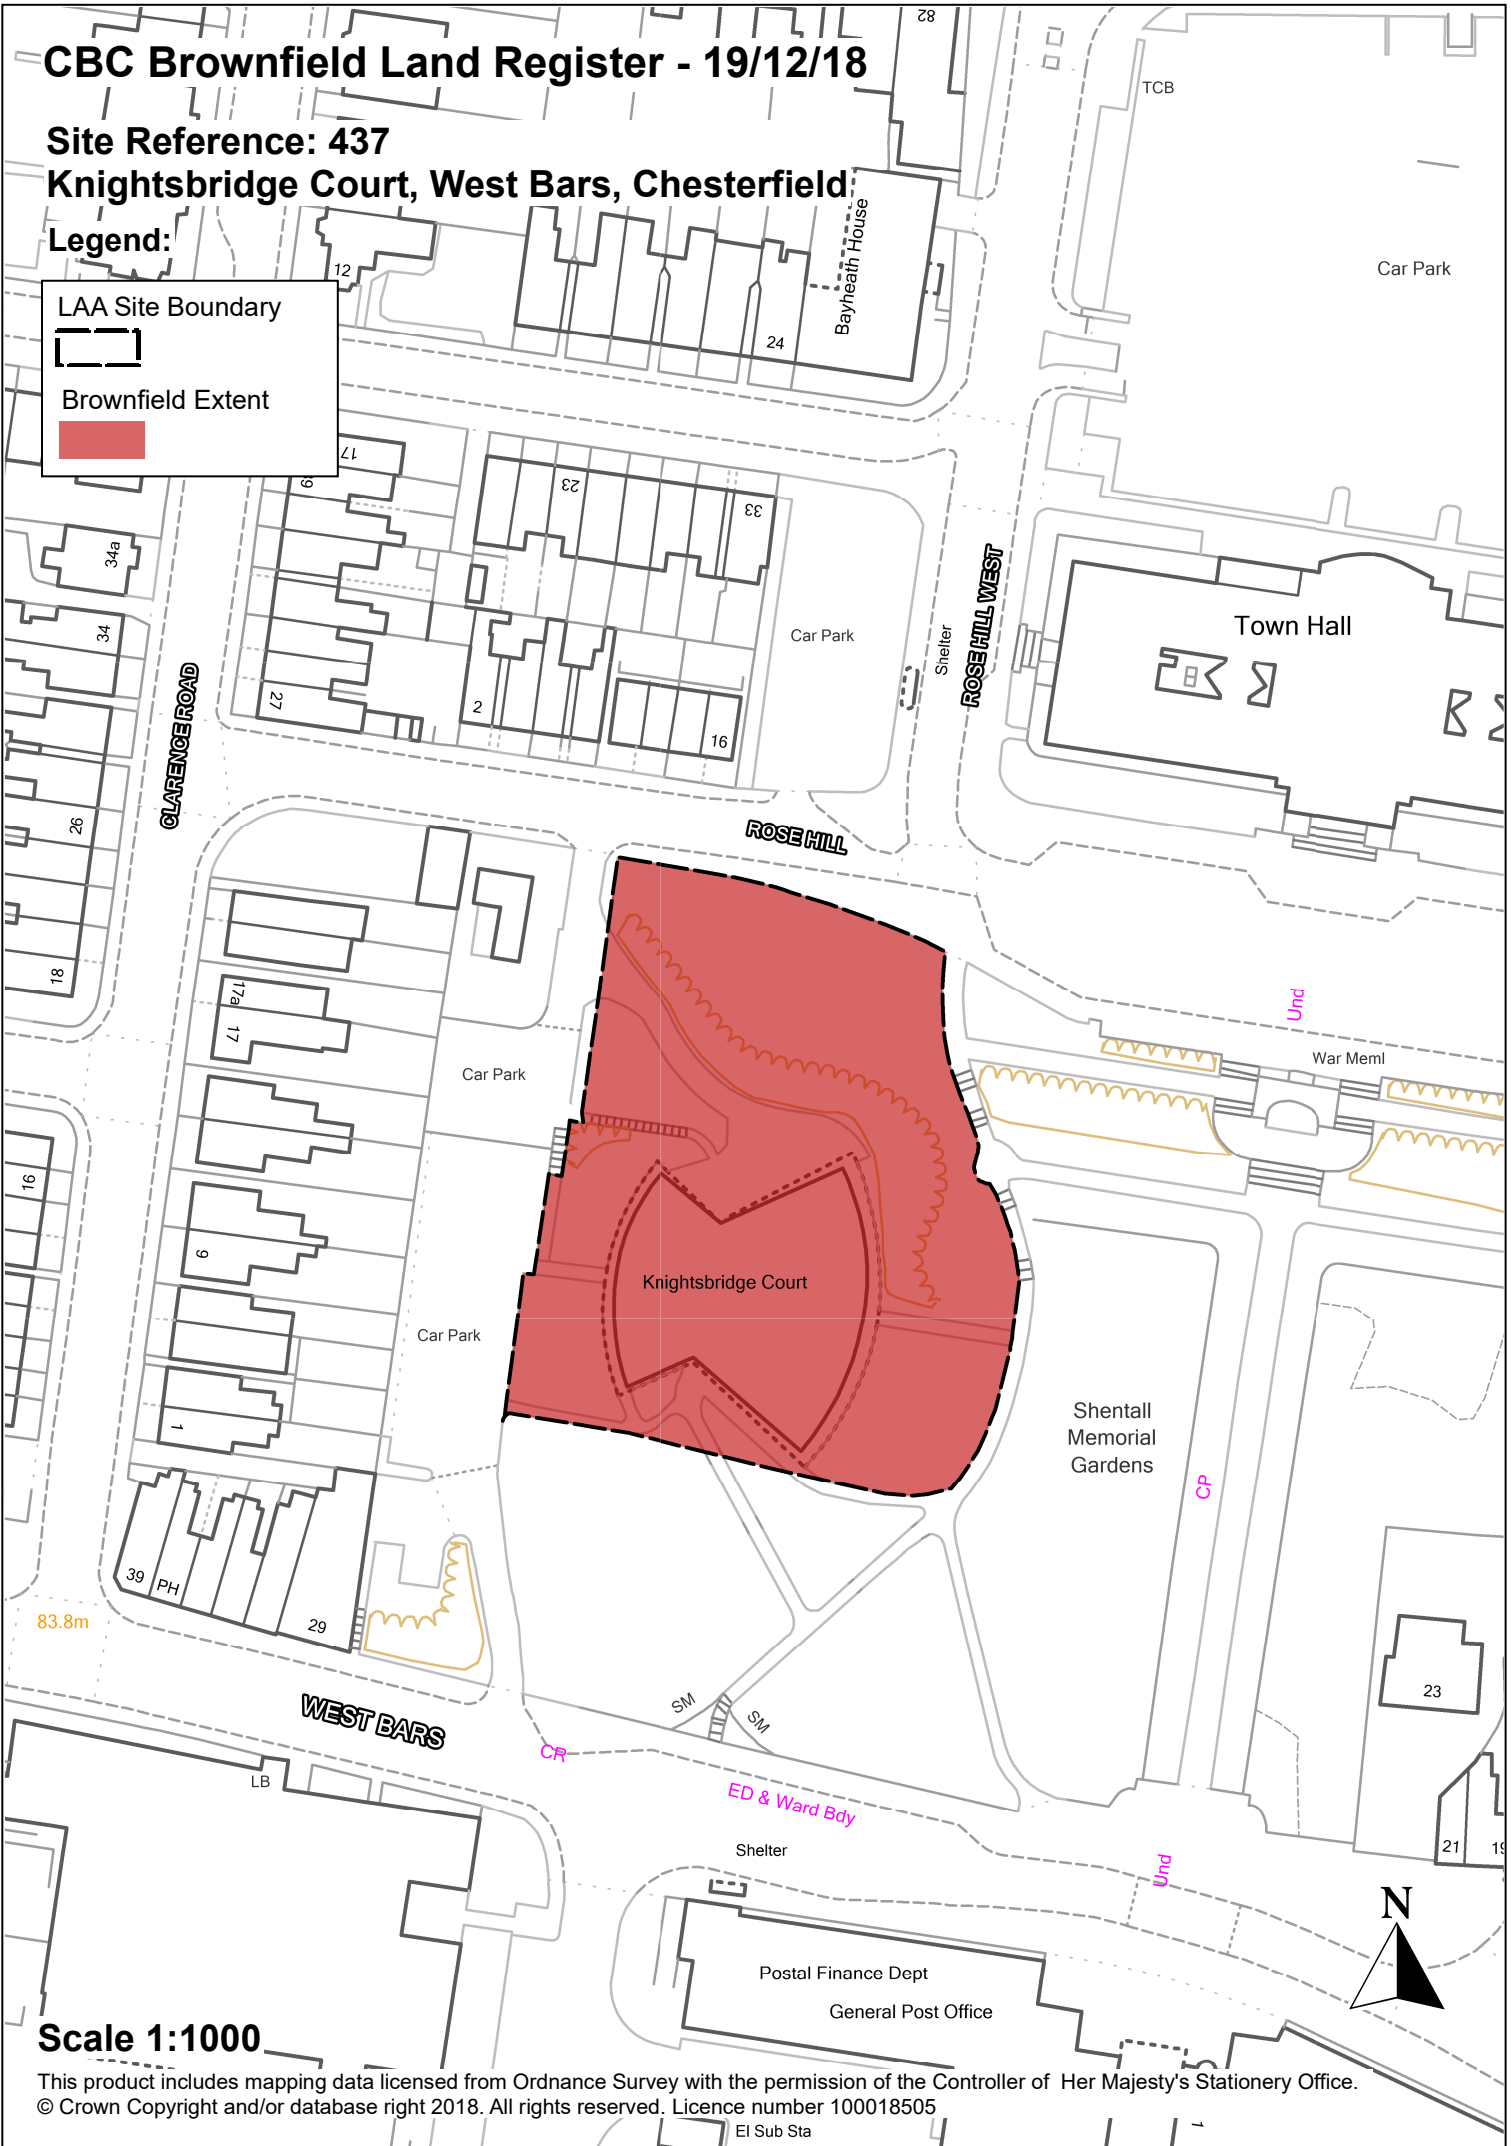

CBC Brownfield Land Register - 19/12/18

Site Reference: 437

Knightsbridge Court, West Bars, Chesterfield

Legend:

LAA Site Boundary

Brownfield Extent

Scale 1:1000

This product includes mapping data licensed from Ordnance Survey with the permission of the Controller of Her Majesty's Stationery Office.
© Crown Copyright and/or database right 2018. All rights reserved. Licence number 100018505
EI Sub Sta