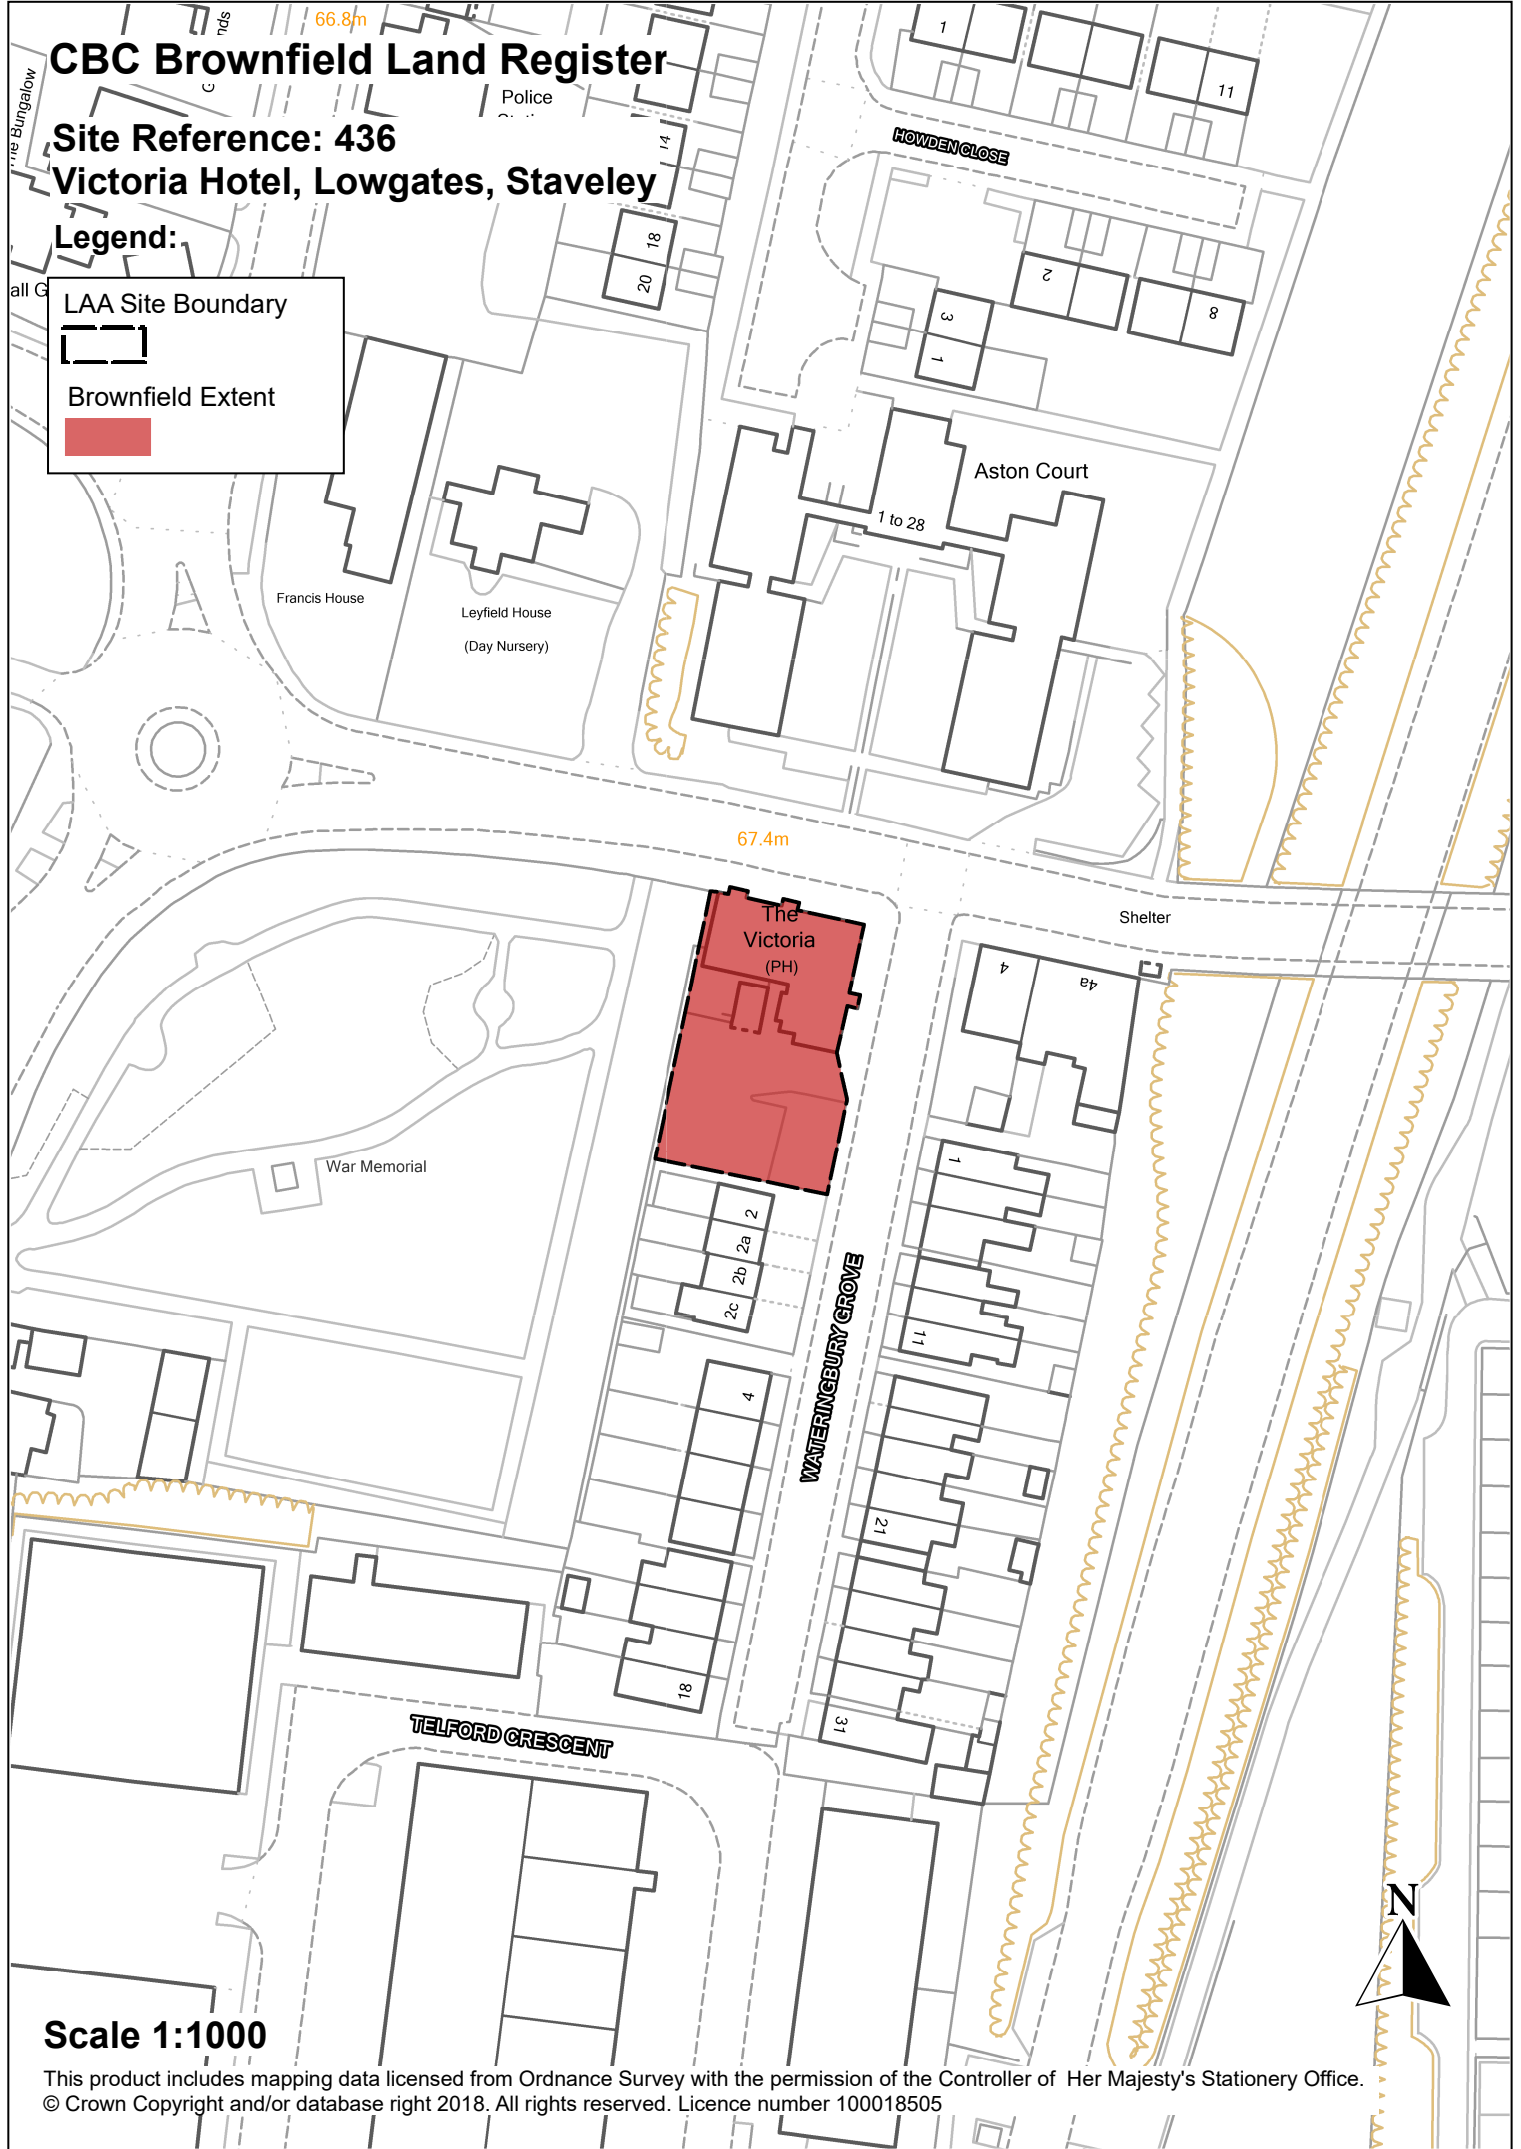

CBC Brownfield Land Register

Site Reference: 436

Victoria Hotel, Lowgates, Staveley

Legend:

LAA Site Boundary

Brownfield Extent

Scale 1:1000

This product includes mapping data licensed from Ordnance Survey with the permission of the Controller of Her Majesty's Stationery Office.
© Crown Copyright and/or database right 2018. All rights reserved. Licence number 100018505