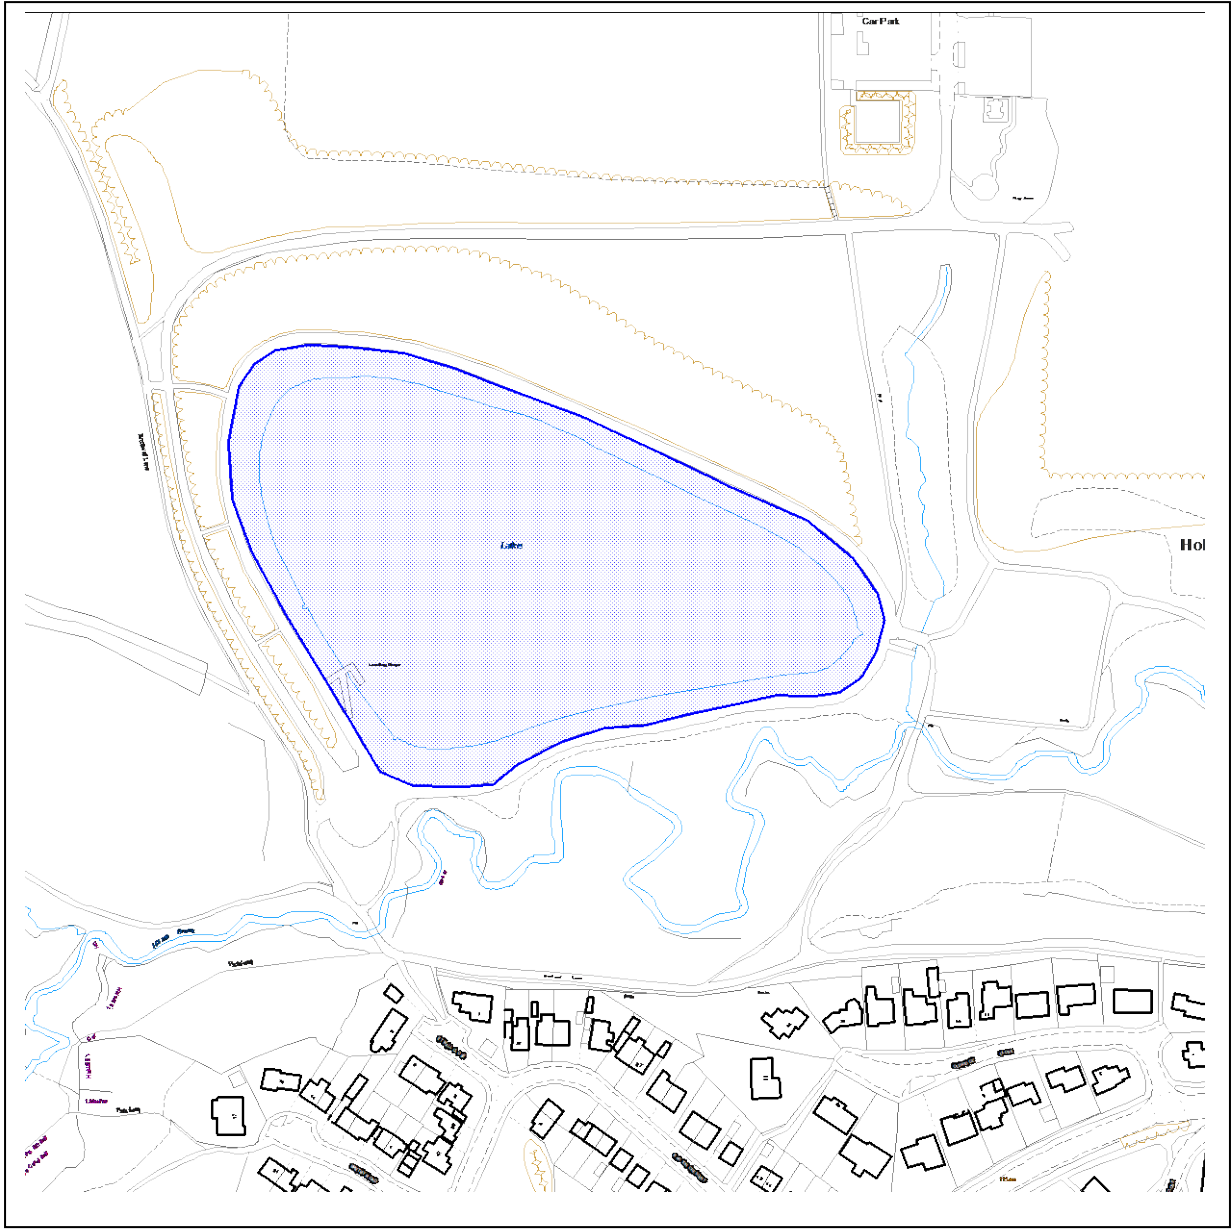

Chesterfield Borough Council Public Spaces Protection Order 2024

Schedule 2 – Map 6 - Holmebrook Valley Park (path around lake)

Key

Dogs must be on leads at all times within the highlighted area

Reproduced from the Ordnance Survey mapping with the permission of the Controller of Her Majesty's Stationery Office © Crown copyright. Unauthorised reproduction infringes Crown copyright and may lead to prosecution or civil proceedings. Chesterfield Borough Council Licence No. AC0000809353, 2024.