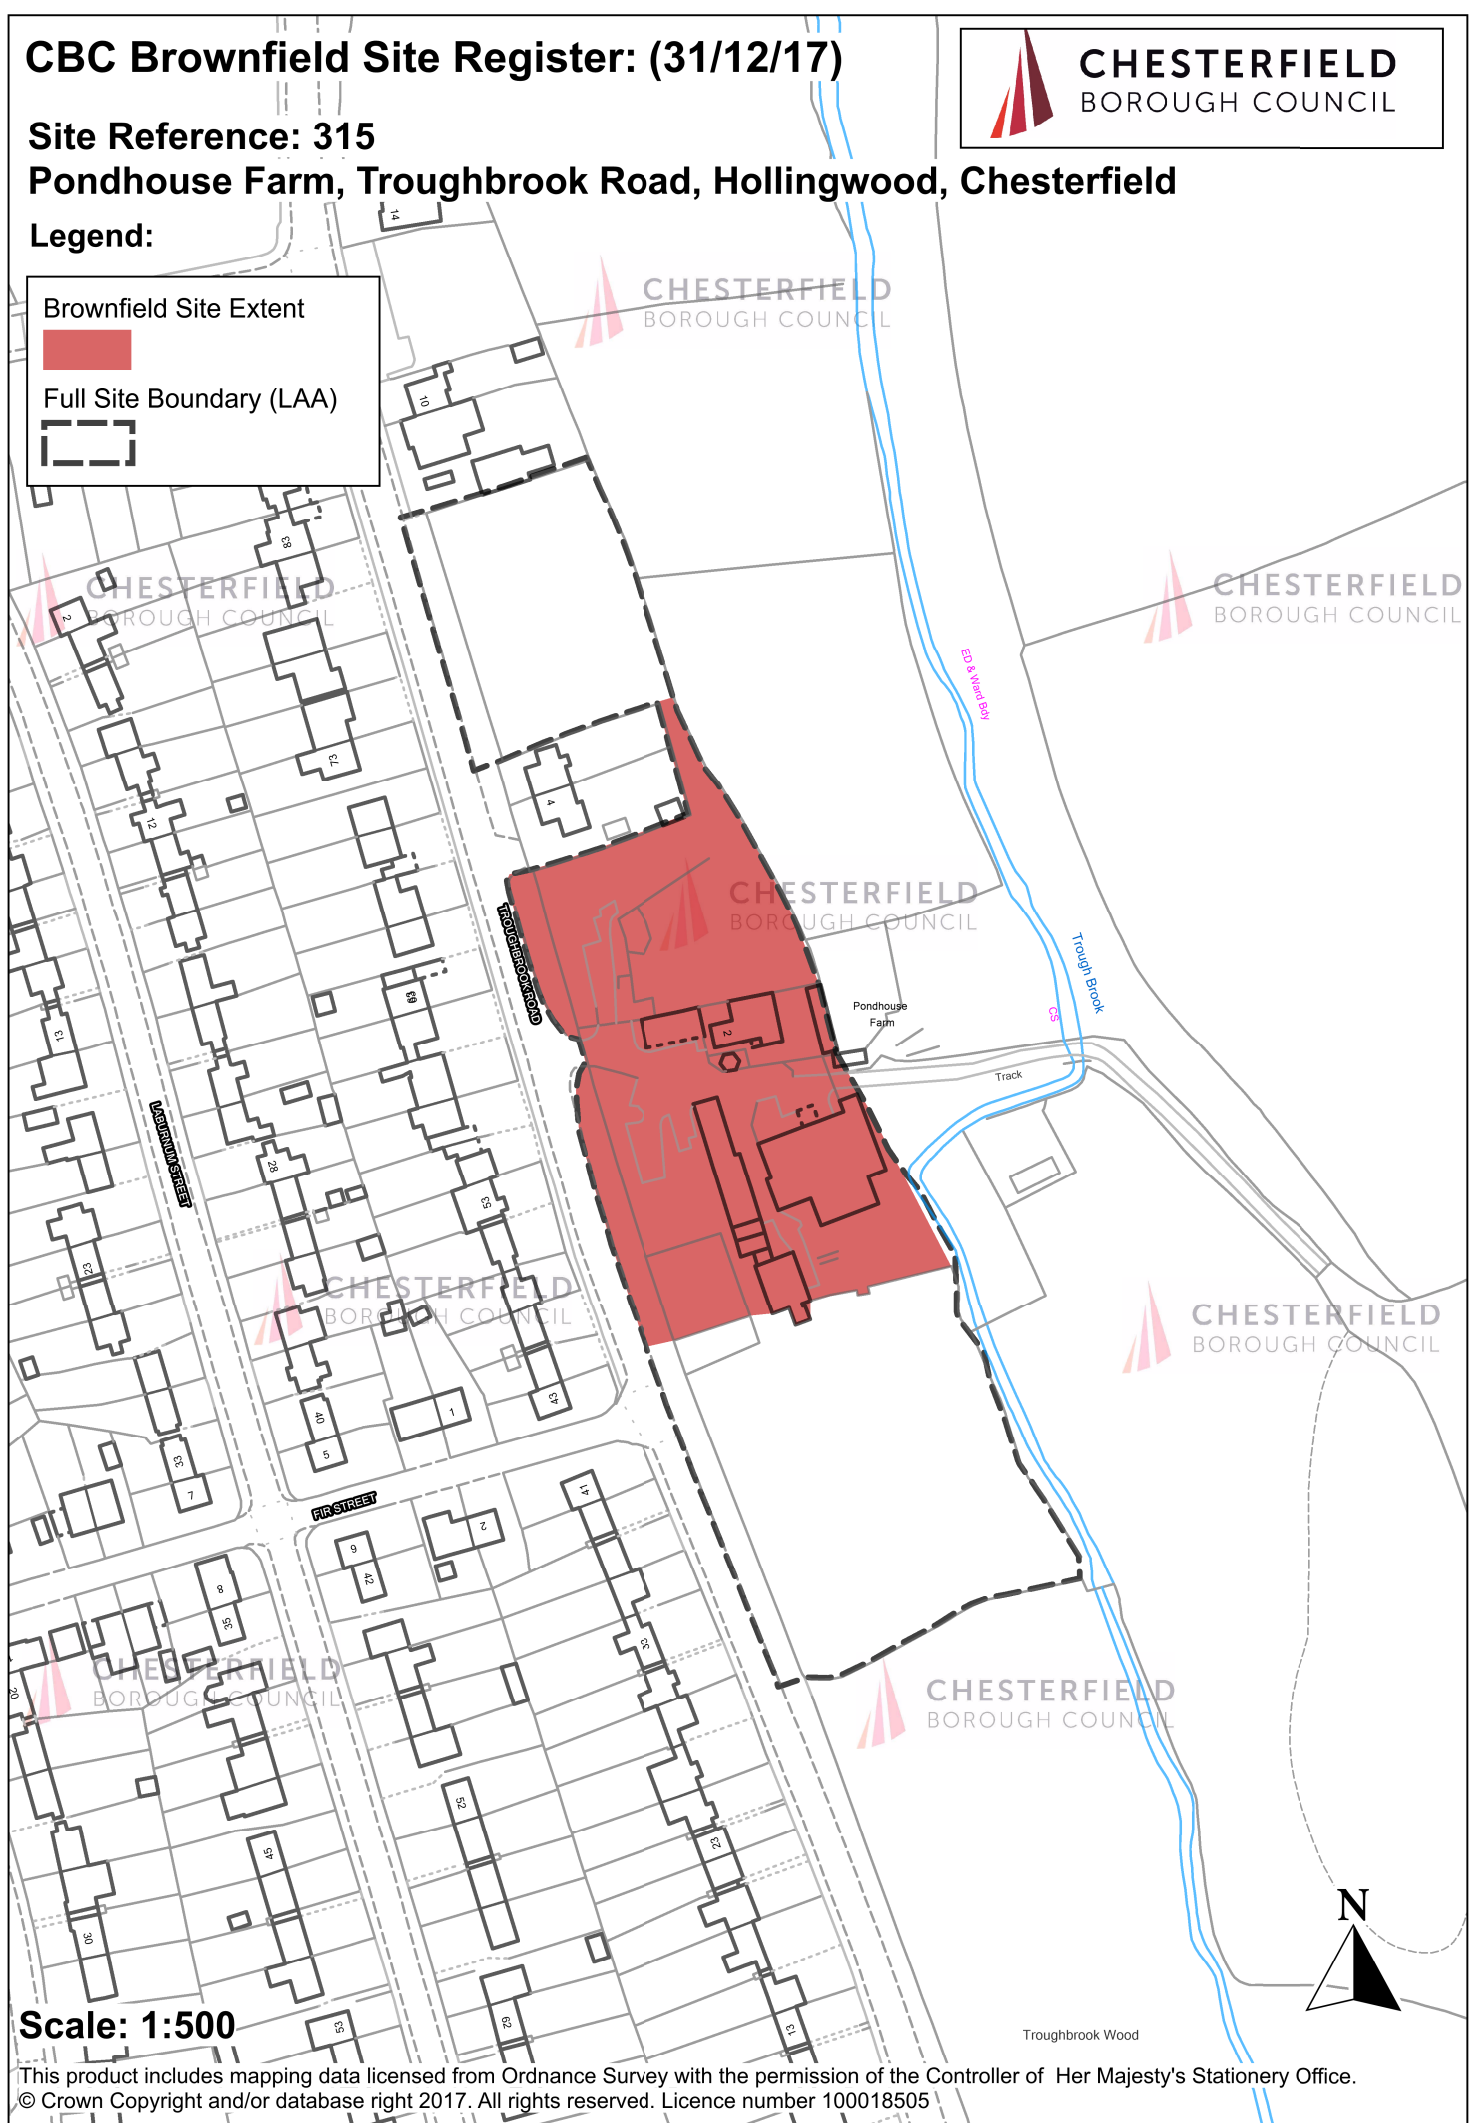

CBC Brownfield Site Register: (31/12/17)

Site Reference: 315

Pondhouse Farm, Troughbrook Road, Hollingwood, Chesterfield

Legend:

Brownfield Site Extent

Full Site Boundary (LAA)

Scale: 1:500