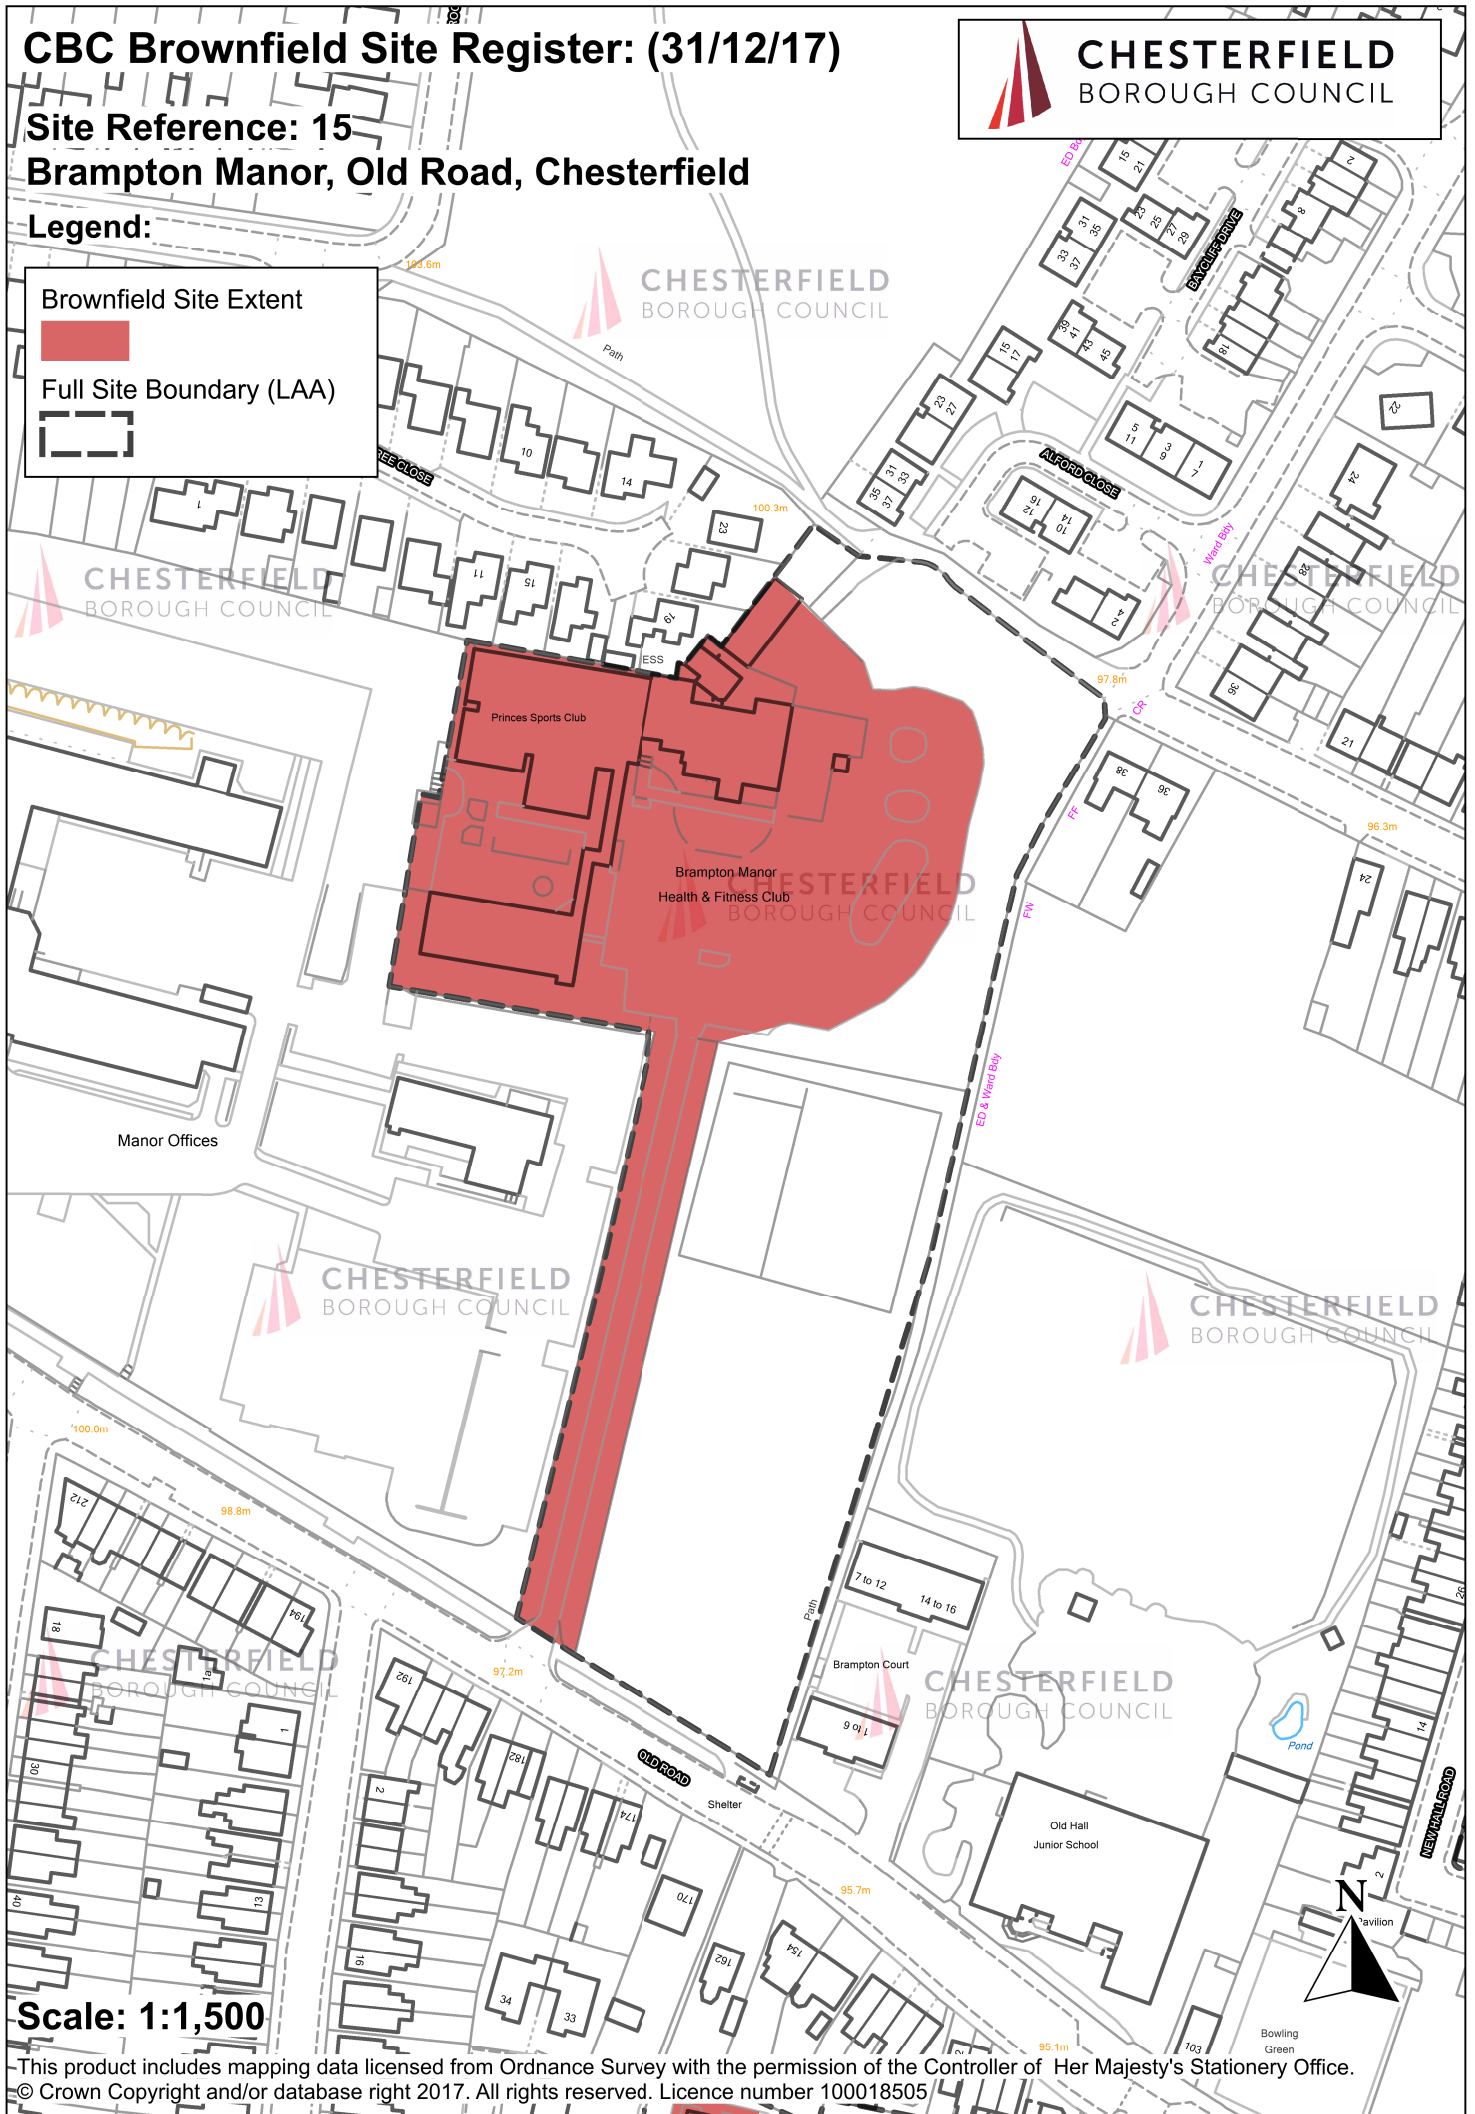

CBC Brownfield Site Register: (31/12/17)

Site Reference: 15
Brampton Manor, Old Road, Chesterfield

Legend:

Brownfield Site Extent

Full Site Boundary (LAA)

Scale: 1:1,500

This product includes mapping data licensed from Ordnance Survey with the permission of the Controller of Her Majesty's Stationery Office.
© Crown Copyright and/or database right 2017. All rights reserved. Licence number 100018505