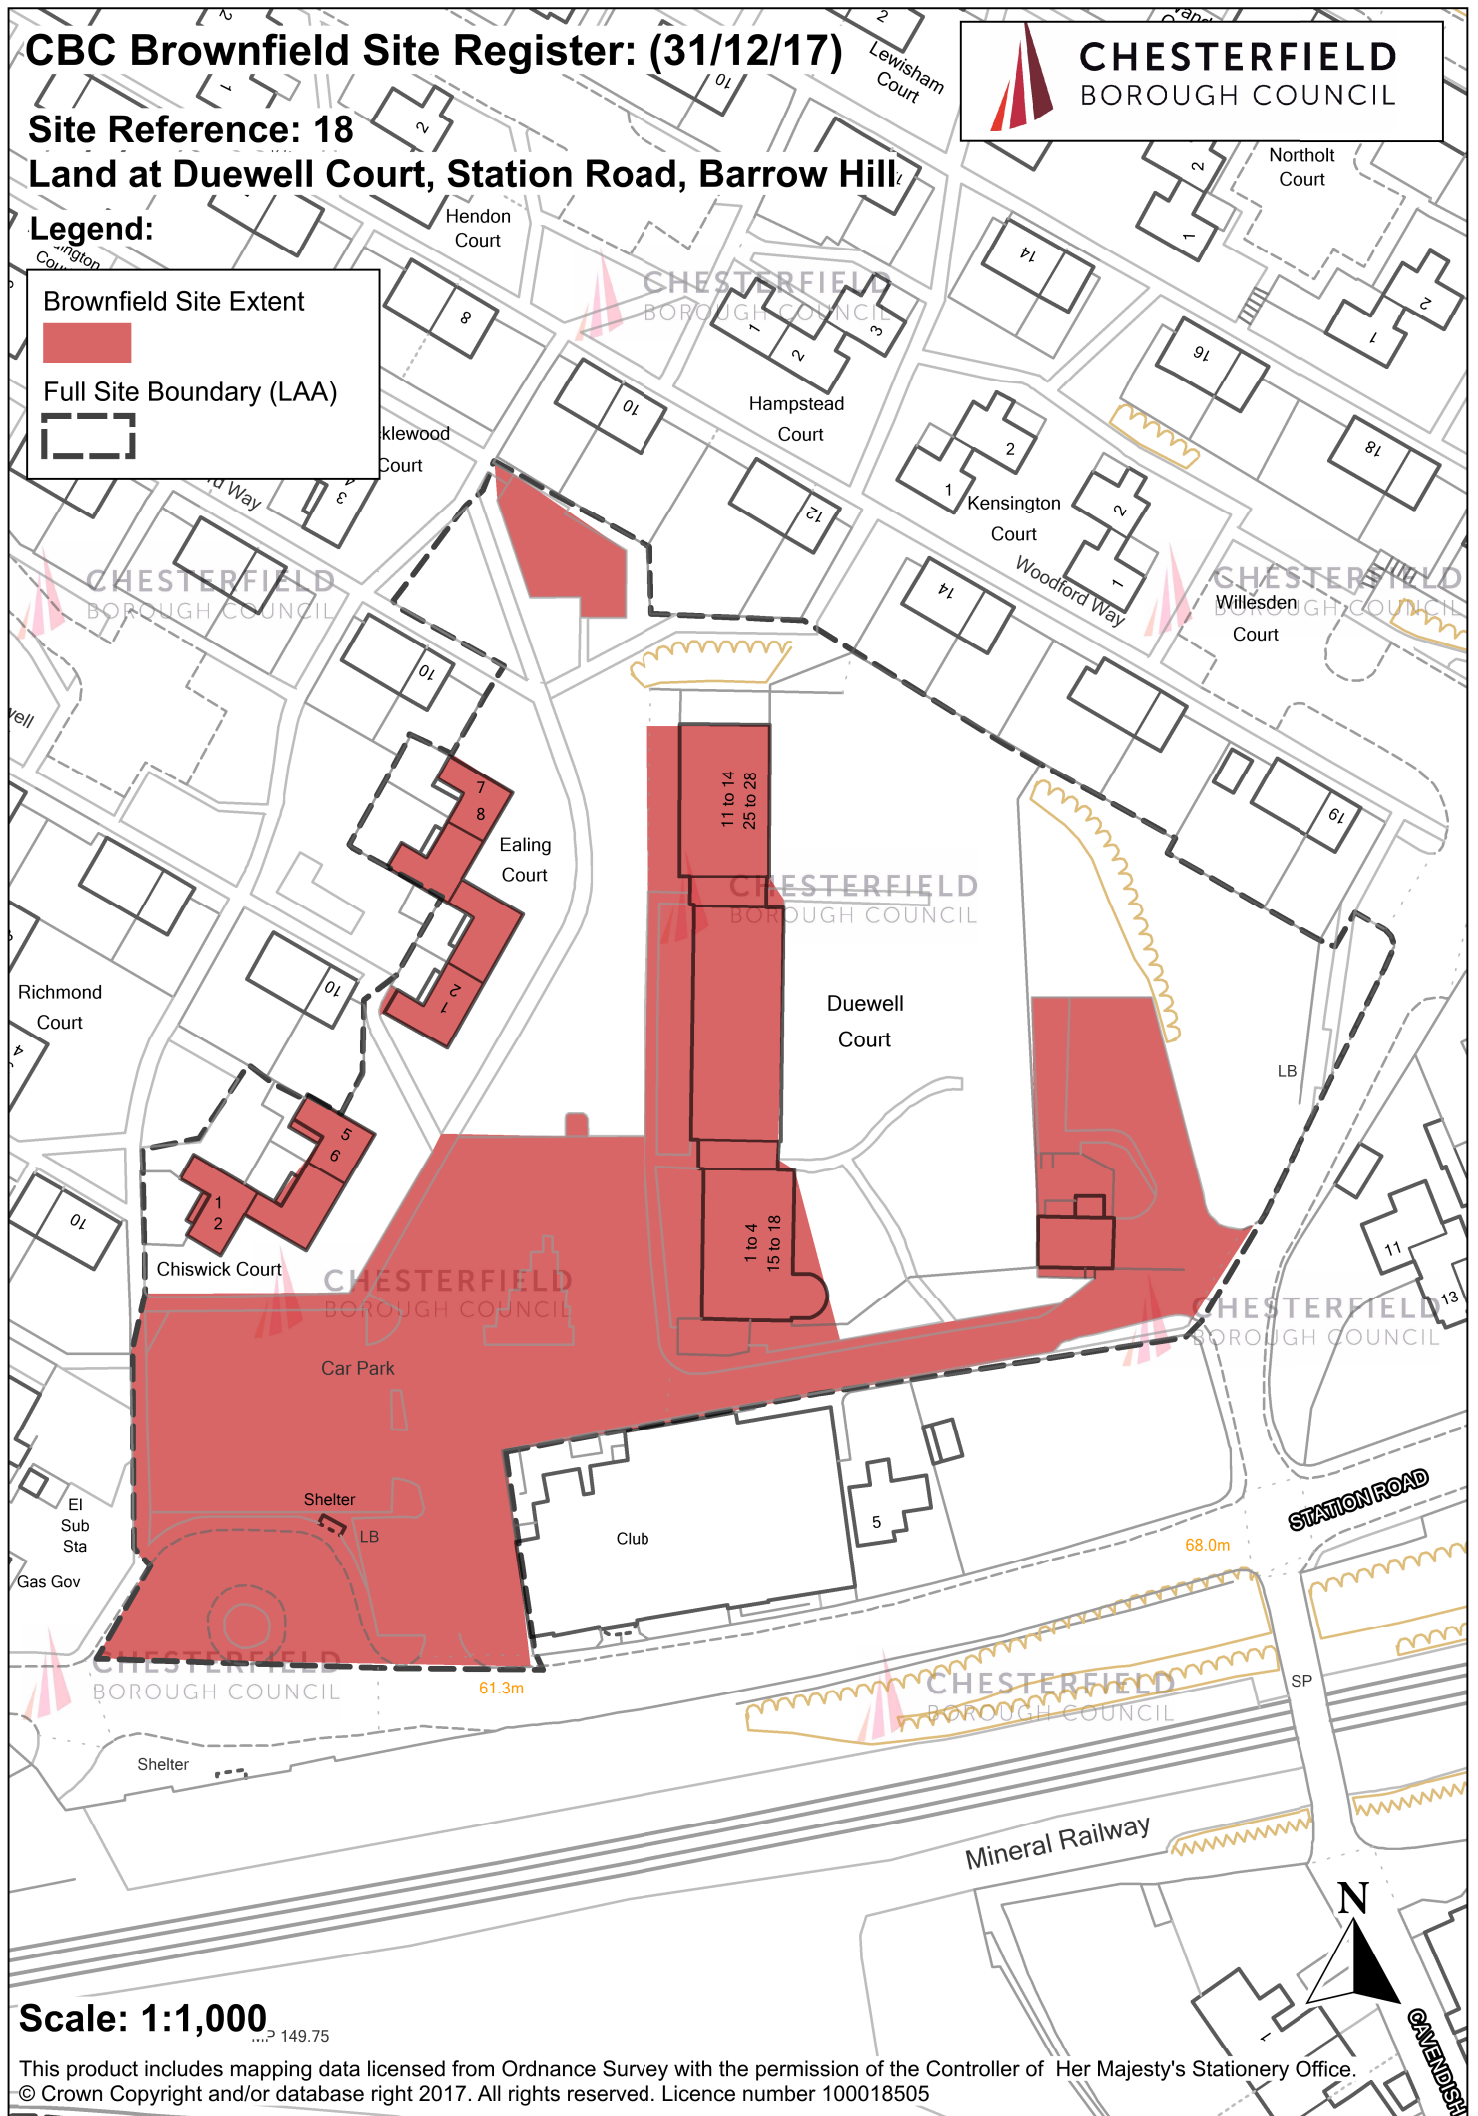

CBC Brownfield Site Register: (31/12/17)

Site Reference: 18

Land at Duewell Court, Station Road, Barrow Hill

Legend:

Brownfield Site Extent

Full Site Boundary (LAA)

Scale: 1:1,000

This product includes mapping data licensed from Ordnance Survey with the permission of the Controller of Her Majesty's Stationery Office. © Crown Copyright and/or database right 2017. All rights reserved. Licence number 100018505