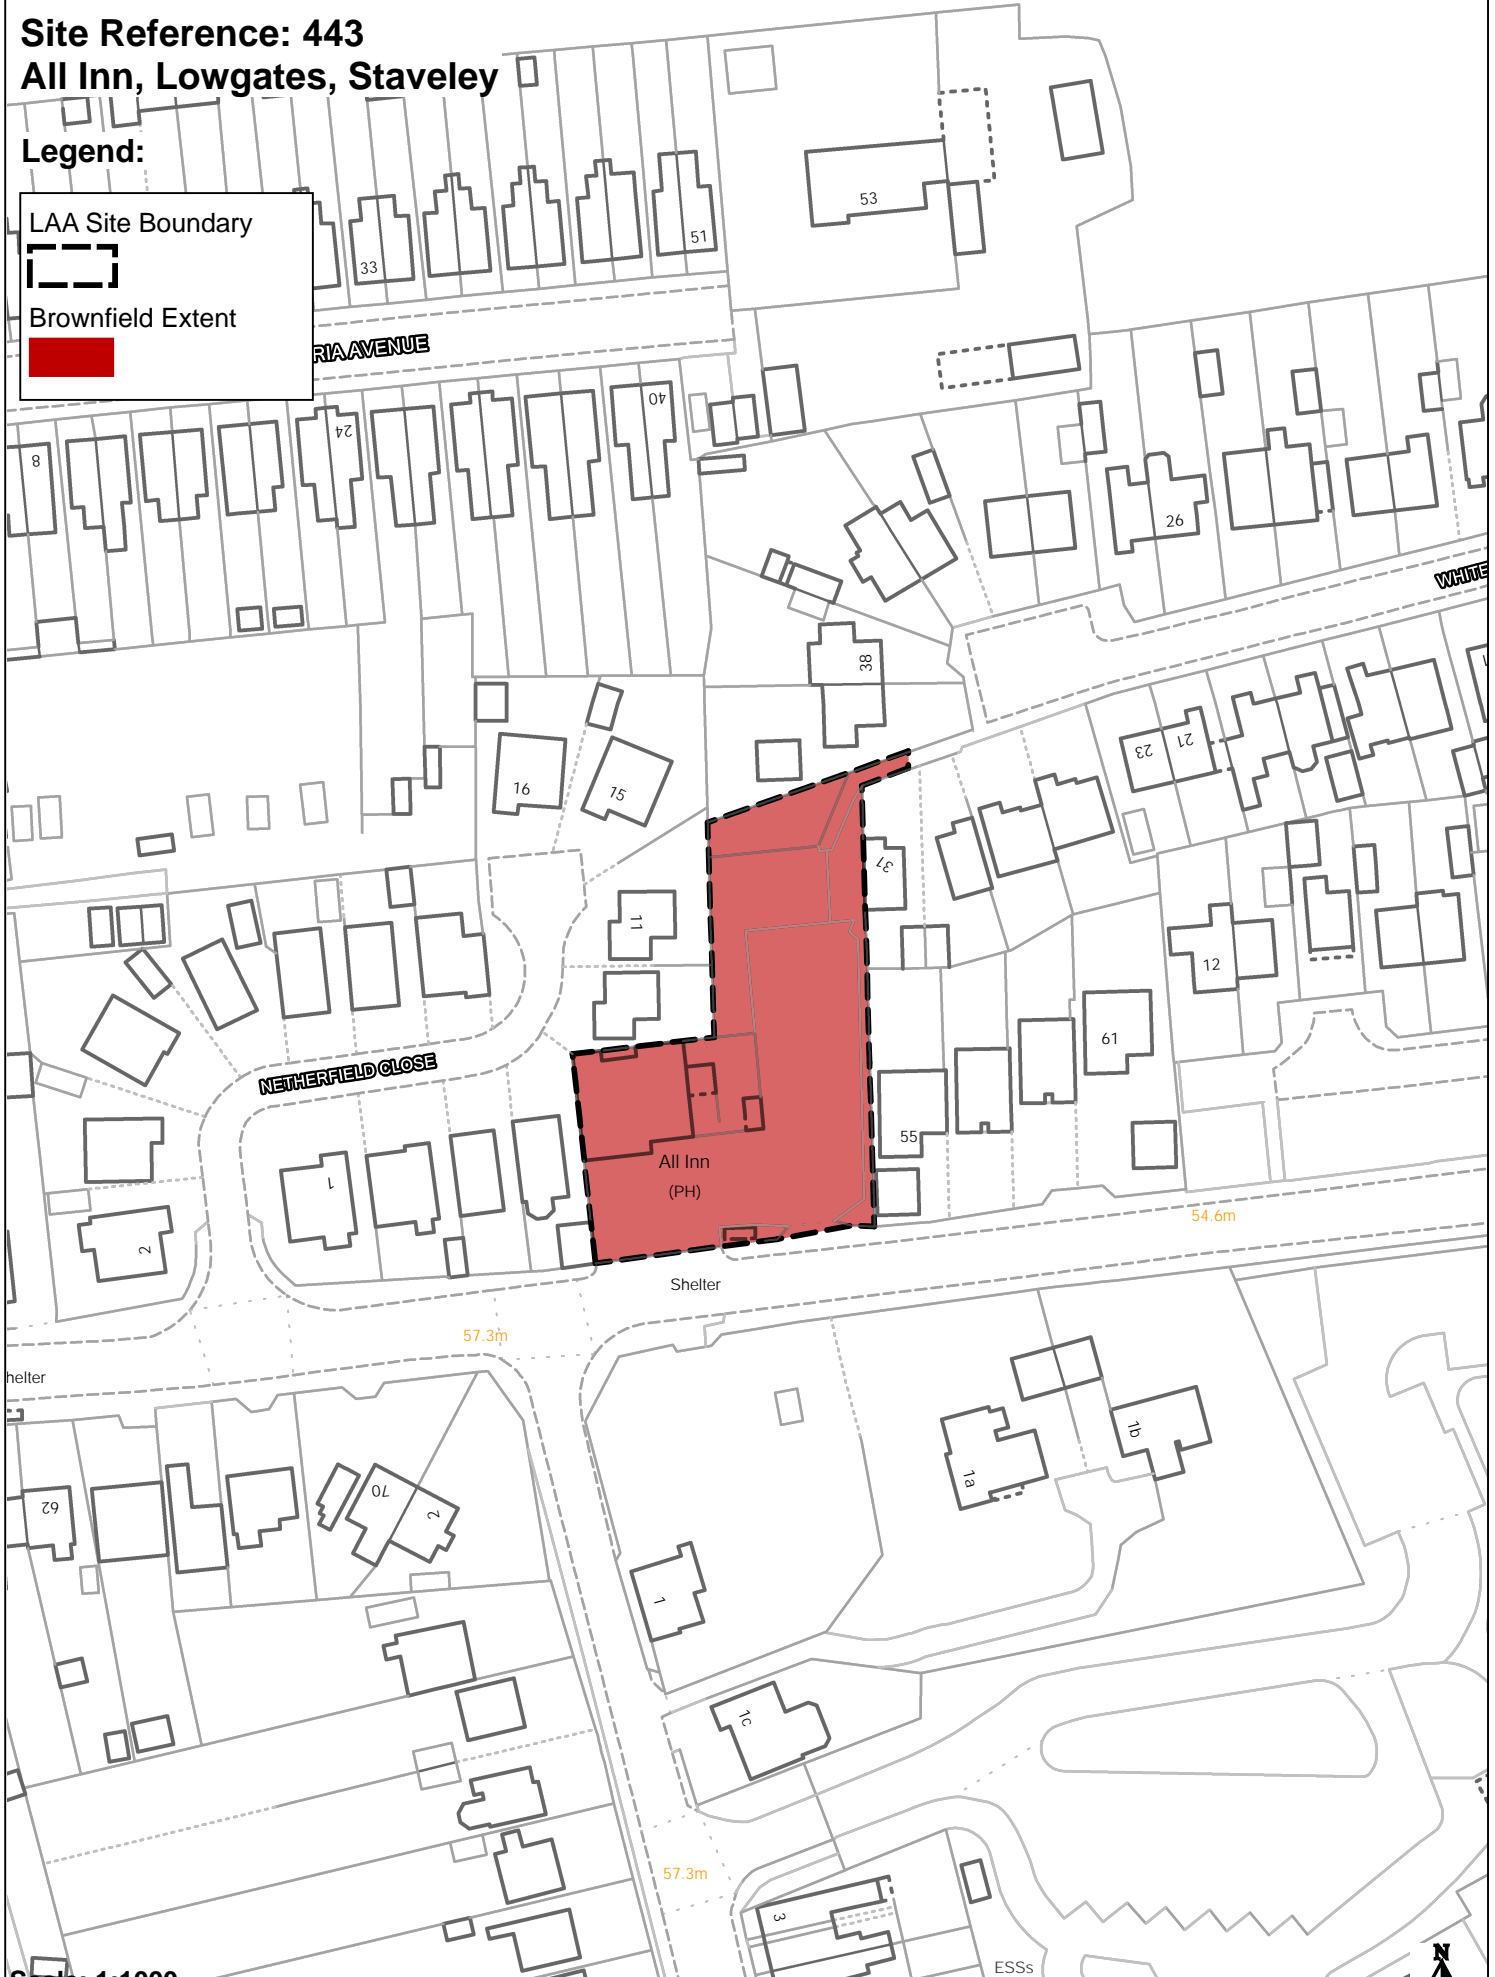

# CBC Brownfield Land Register - 23/12/19

Site Reference: 443

All Inn, Lowgates, Staveley

## Legend:

LAA Site Boundary

Brownfield Extent

Scale: 1:1000

Reproduced from Ordnance Survey mapping with the permission of the Controller of Her Majesty's Stationery Office. © Crown Copyright. Unauthorised reproduction infringes Crown Copyright and may lead to prosecution or civil proceedings. Chesterfield Borough Council Licence number: 100018505, 2019.