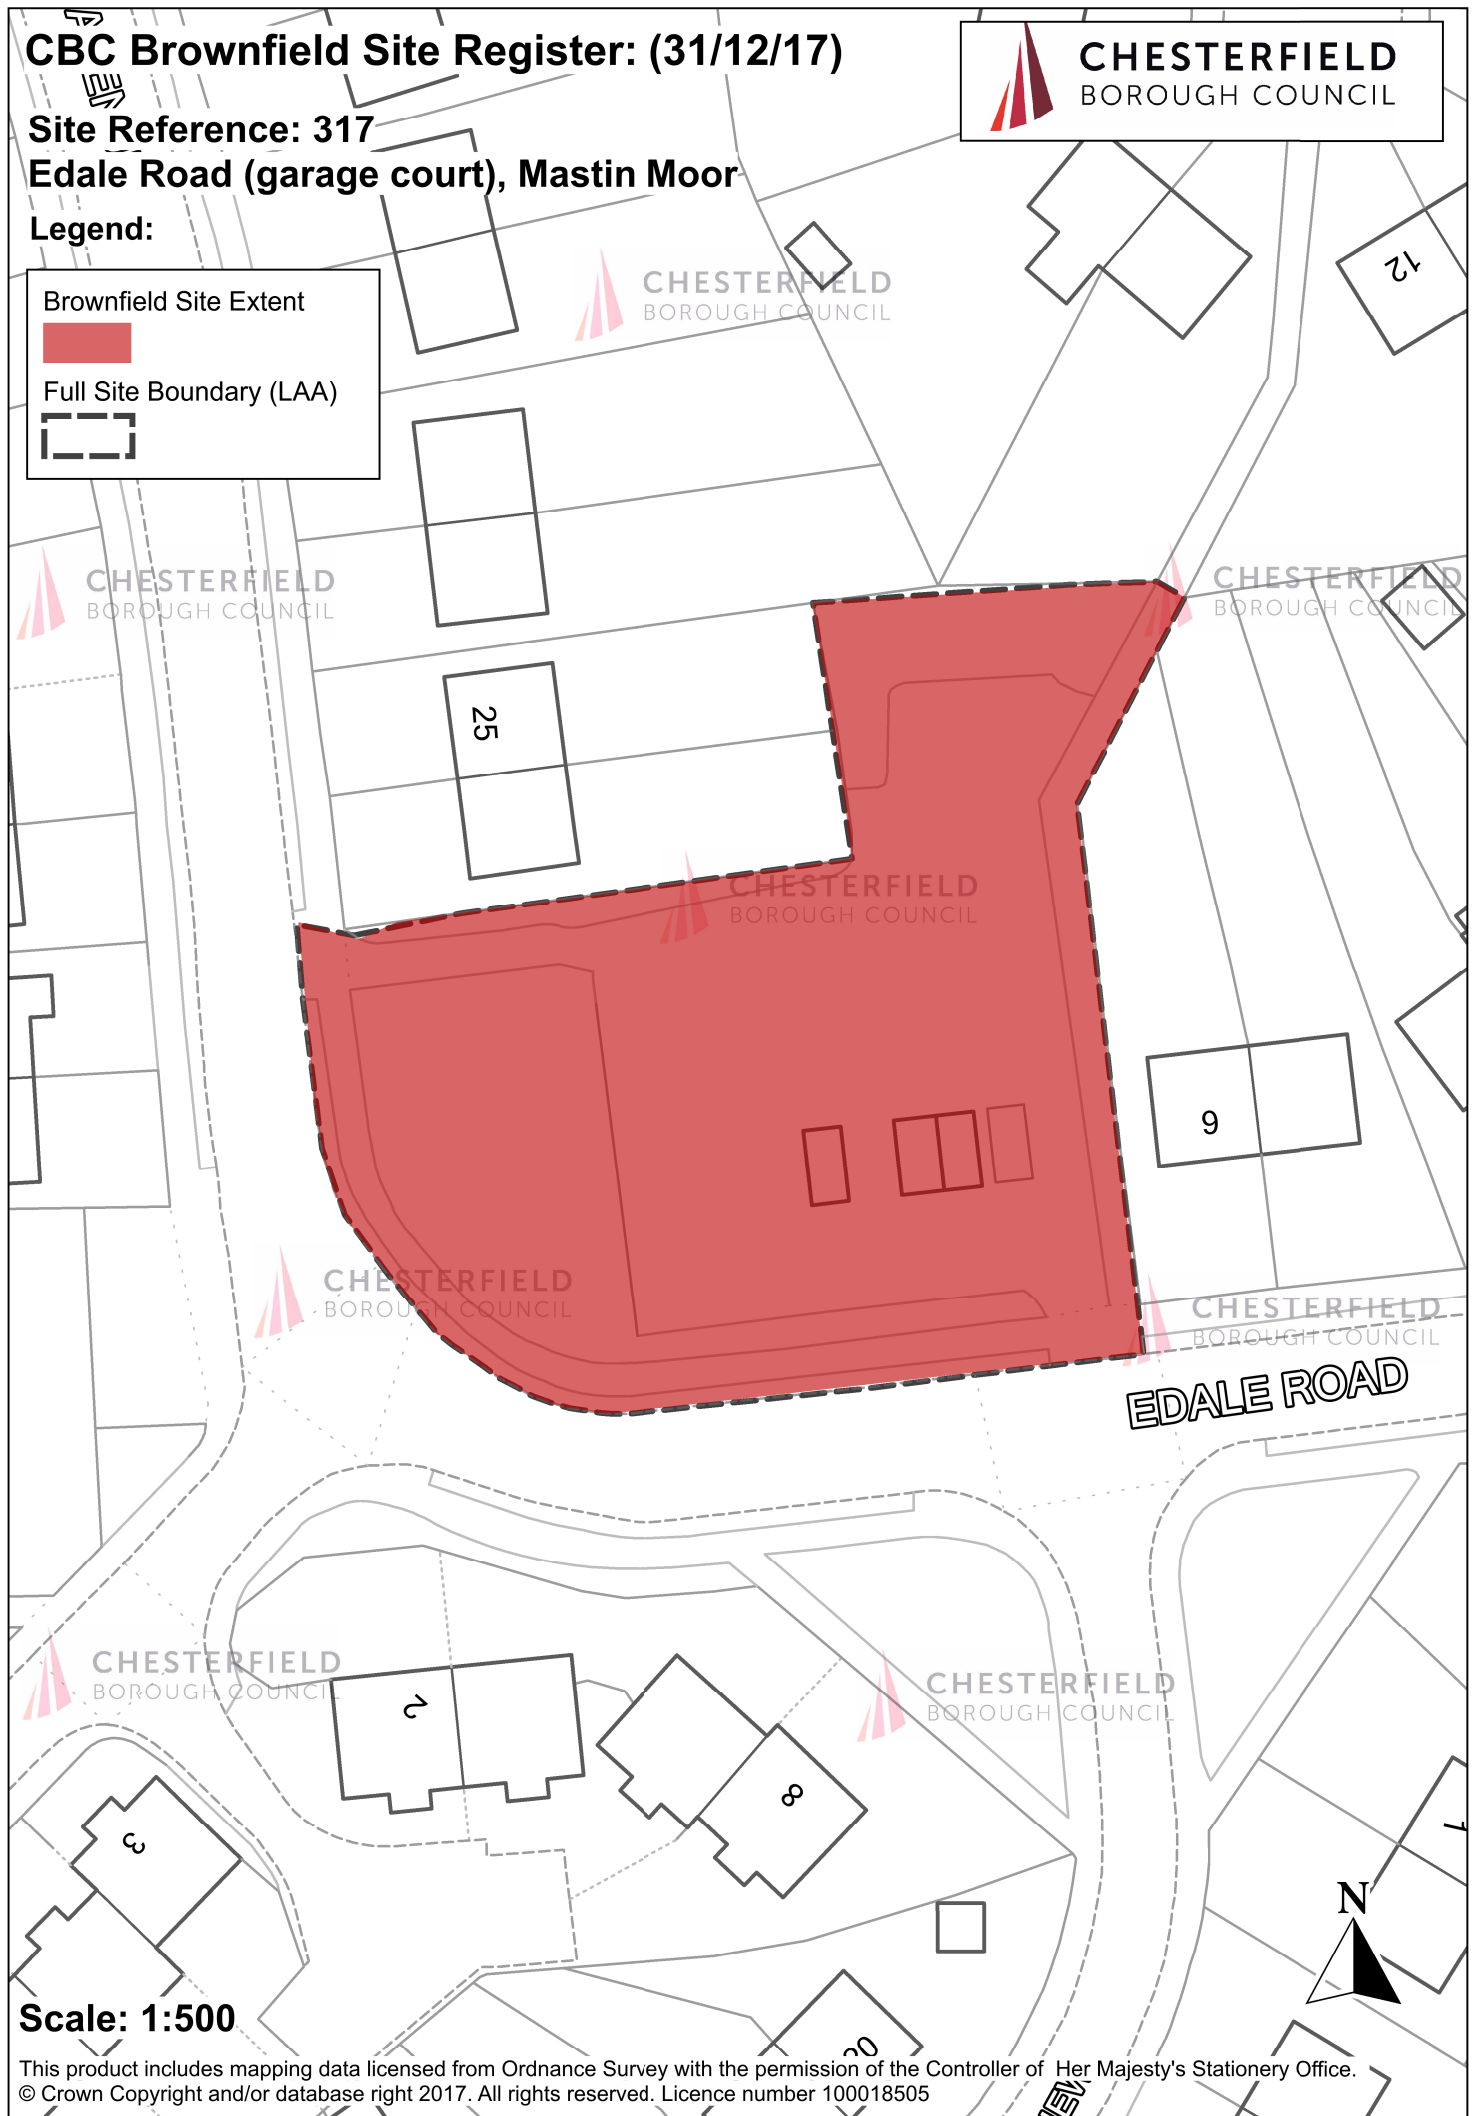

CBC Brownfield Site Register: (31/12/17)

Site Reference: 317

Edale Road (garage court), Mastin Moor

Legend:

Brownfield Site Extent

Full Site Boundary (LAA)

Scale: 1:500