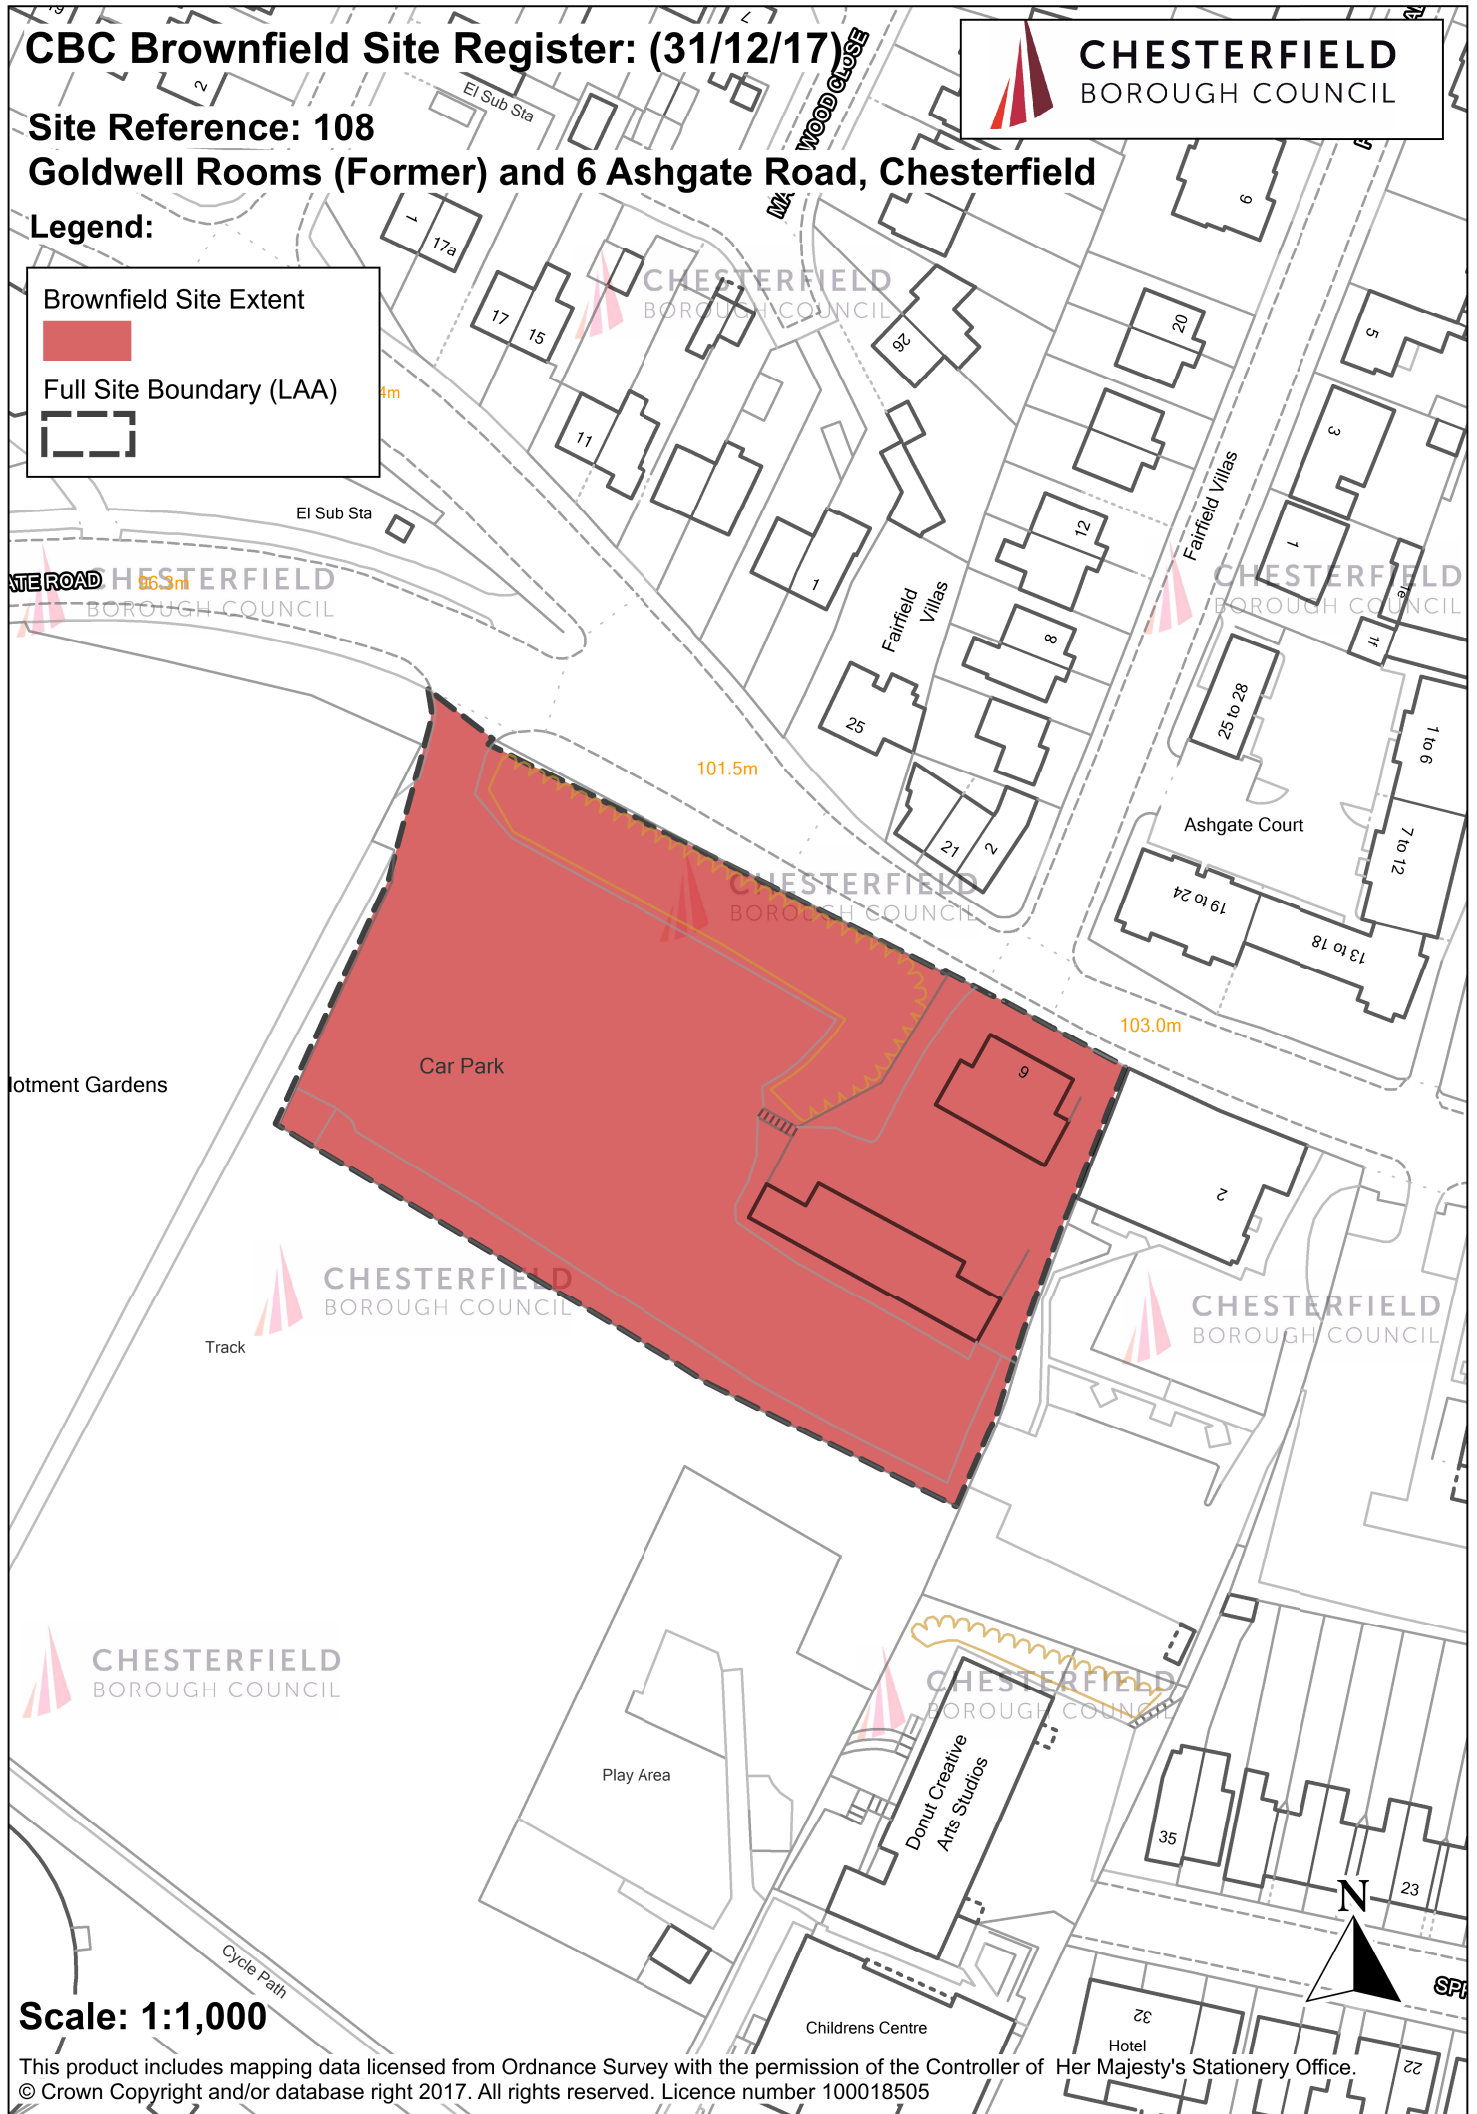

CBC Brownfield Site Register: (31/12/17)

Site Reference: 108

Goldwell Rooms (Former) and 6 Ashgate Road, Chesterfield

Legend:

Brownfield Site Extent

Full Site Boundary (LAA)

Scale: 1:1,000