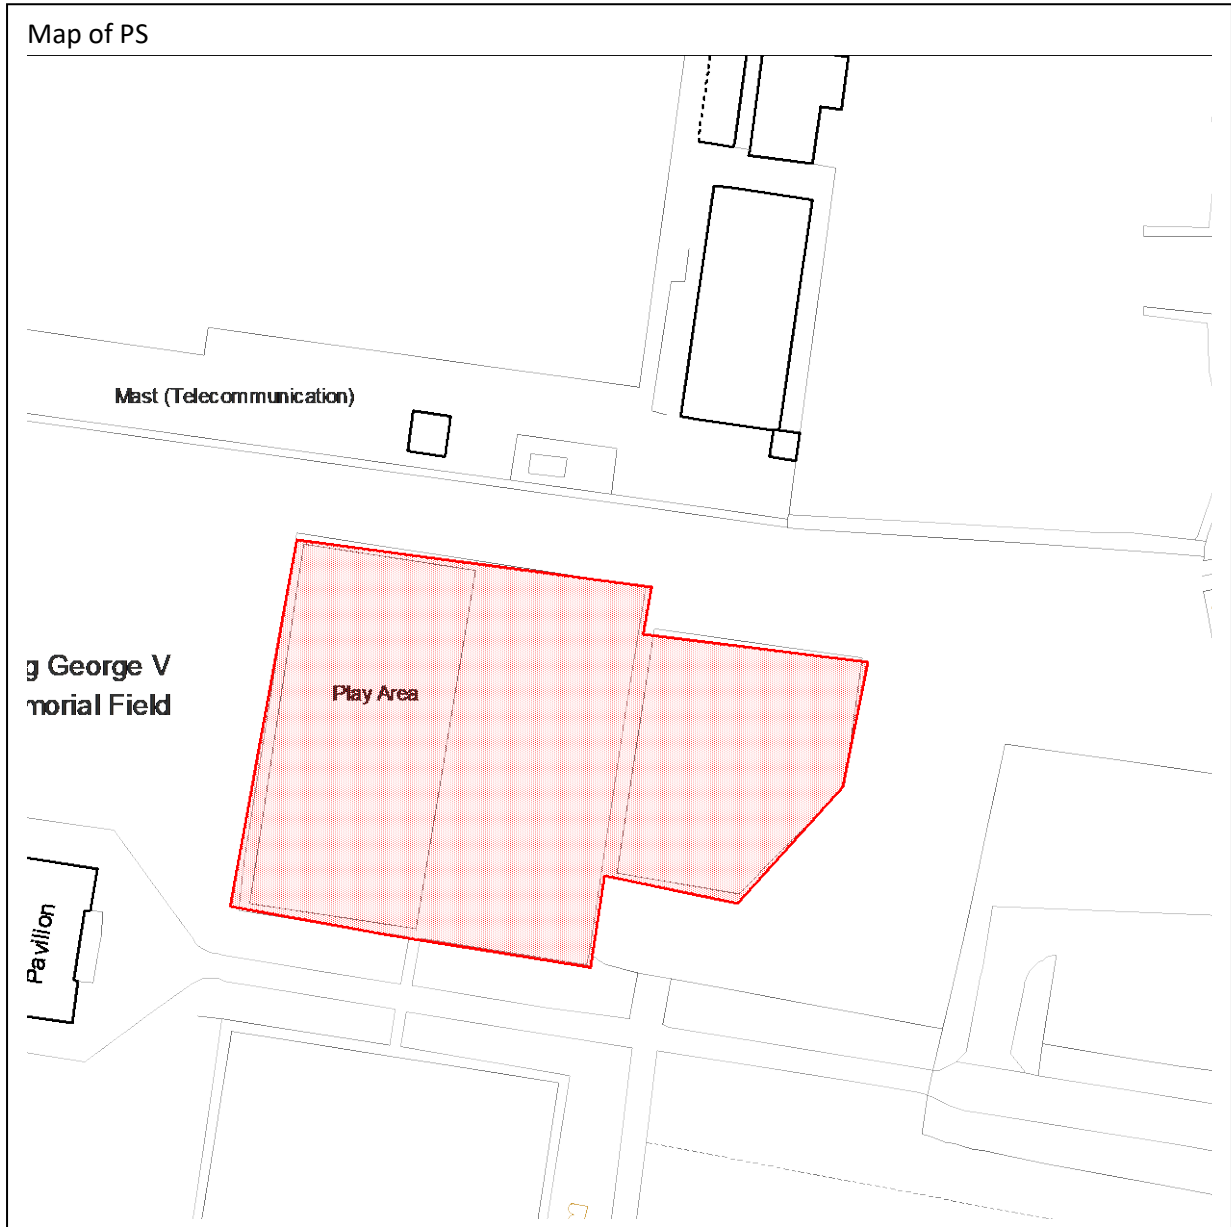

Chesterfield Borough Council Public Spaces Protection Order 2024

Schedule 3 – Map 26 - King George's Field (play area)

Key

Dogs are excluded all year within the highlighted area 

Reproduced from the Ordnance Survey mapping with the permission of the Controller of Her Majesty's Stationery Office © Crown copyright. Unauthorised reproduction infringes Crown copyright and may lead to prosecution or civil proceedings. Chesterfield Borough Council Licence No. AC0000809353, 2024.