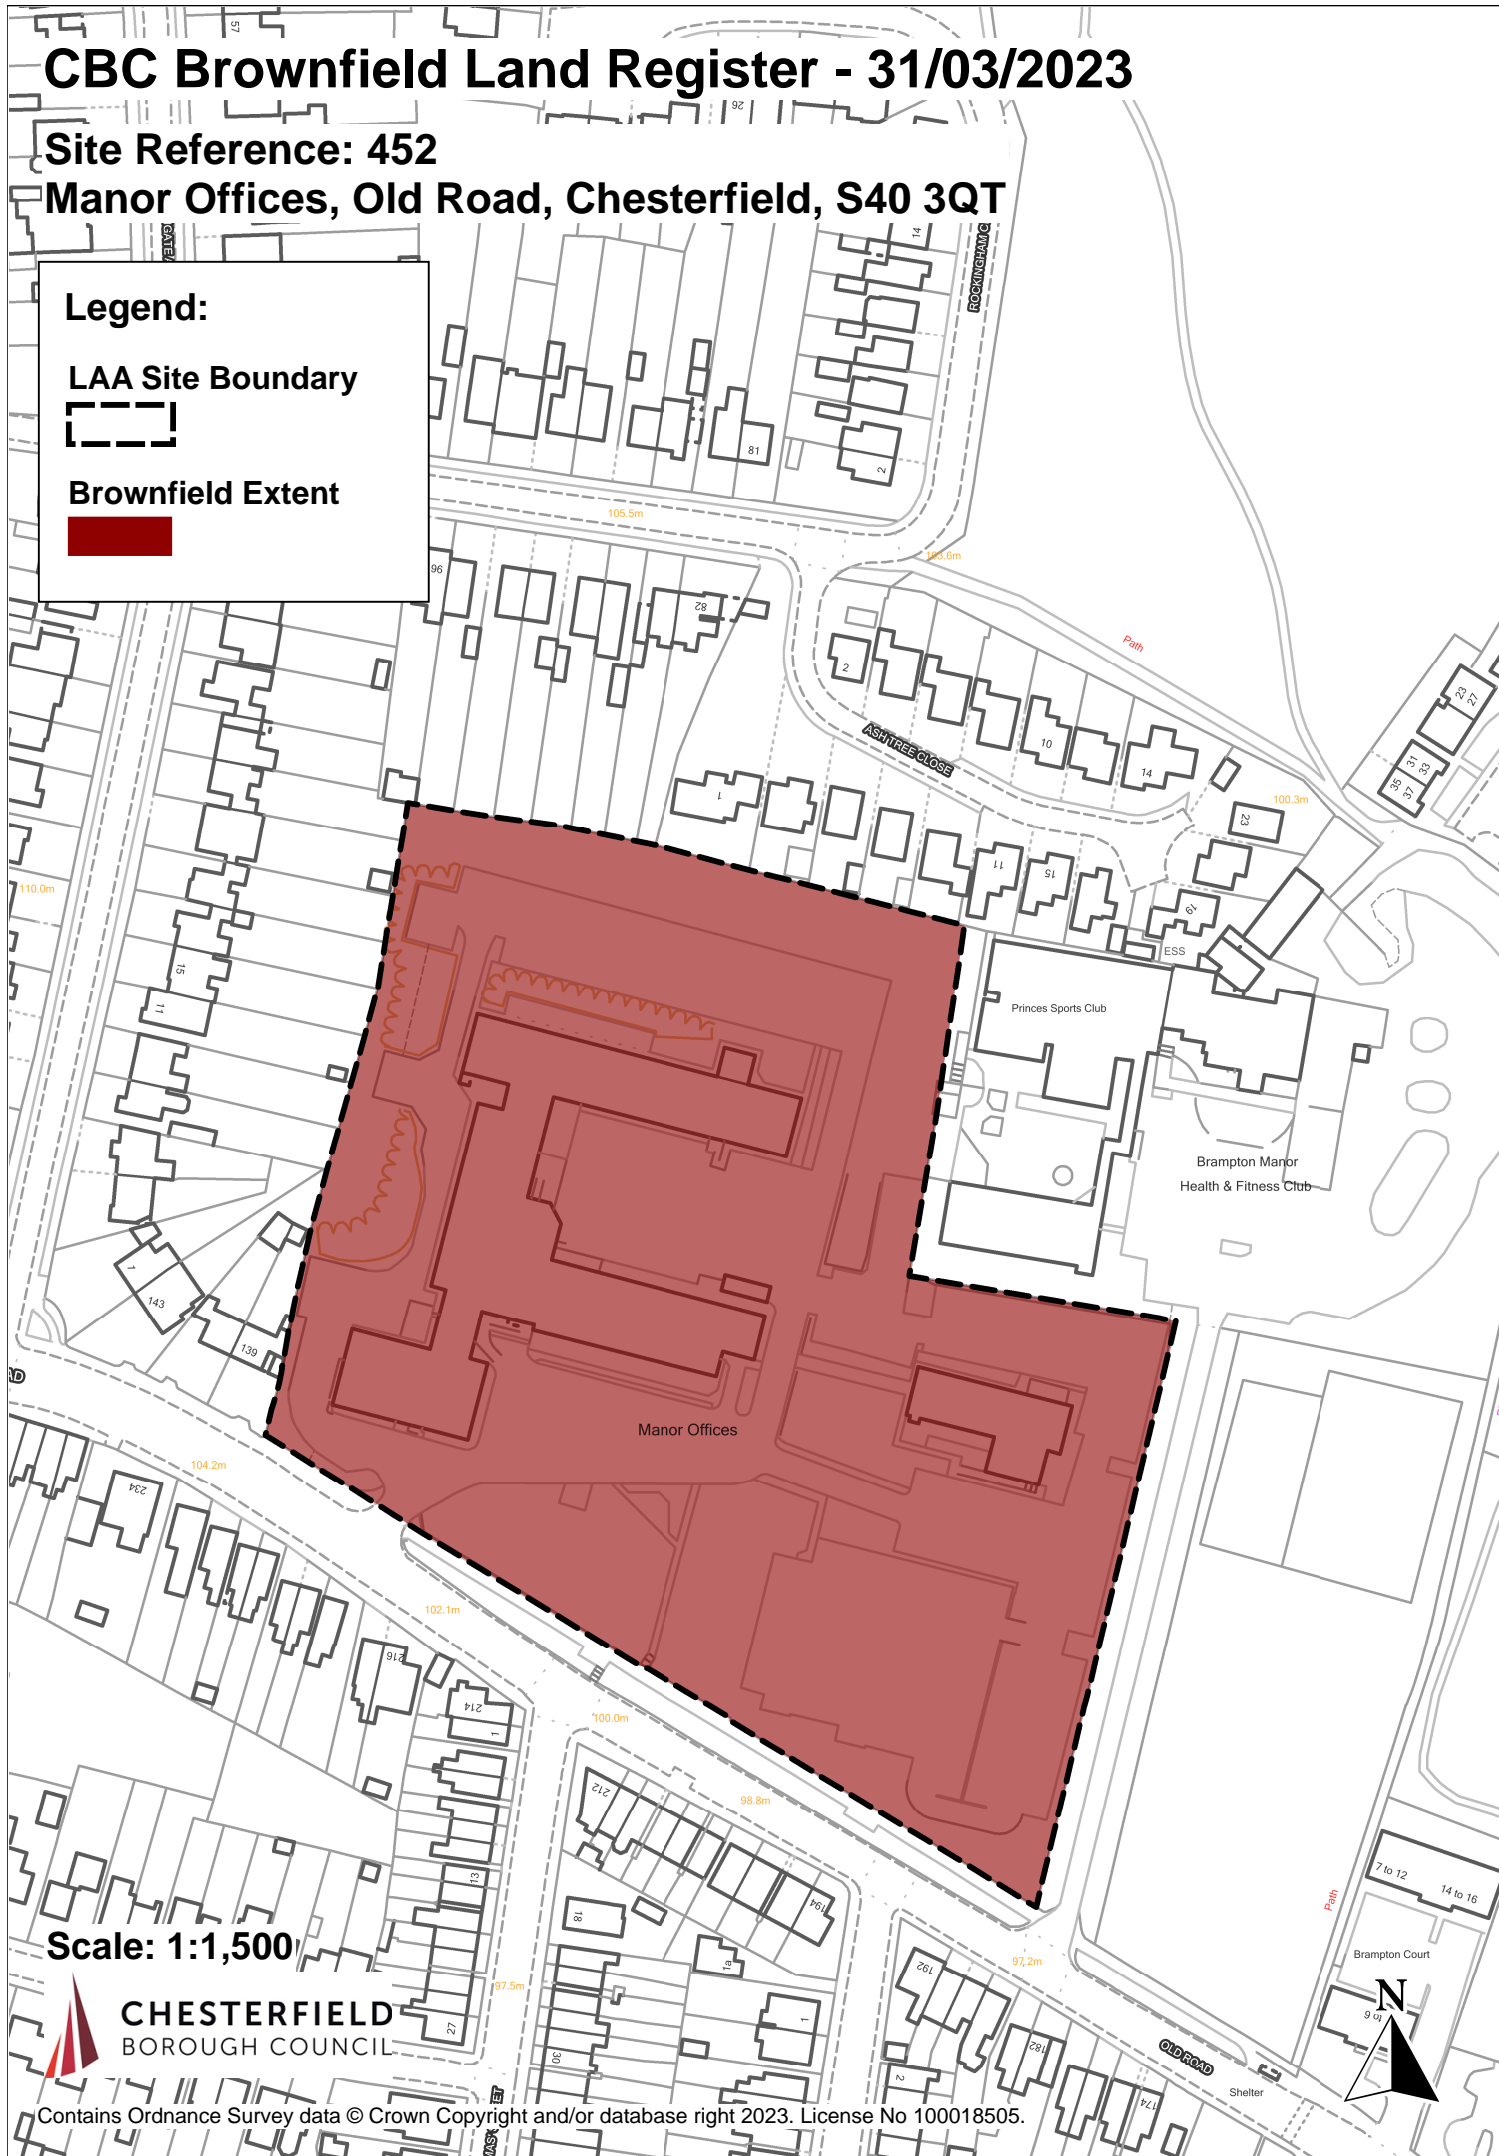

# CBC Brownfield Land Register - 31/03/2023

Site Reference: 452

Manor Offices, Old Road, Chesterfield, S40 3QT

## Legend:

LAA Site Boundary

Brownfield Extent

Scale: 1:1,500

**CHESTERFIELD**  
BOROUGH COUNCIL