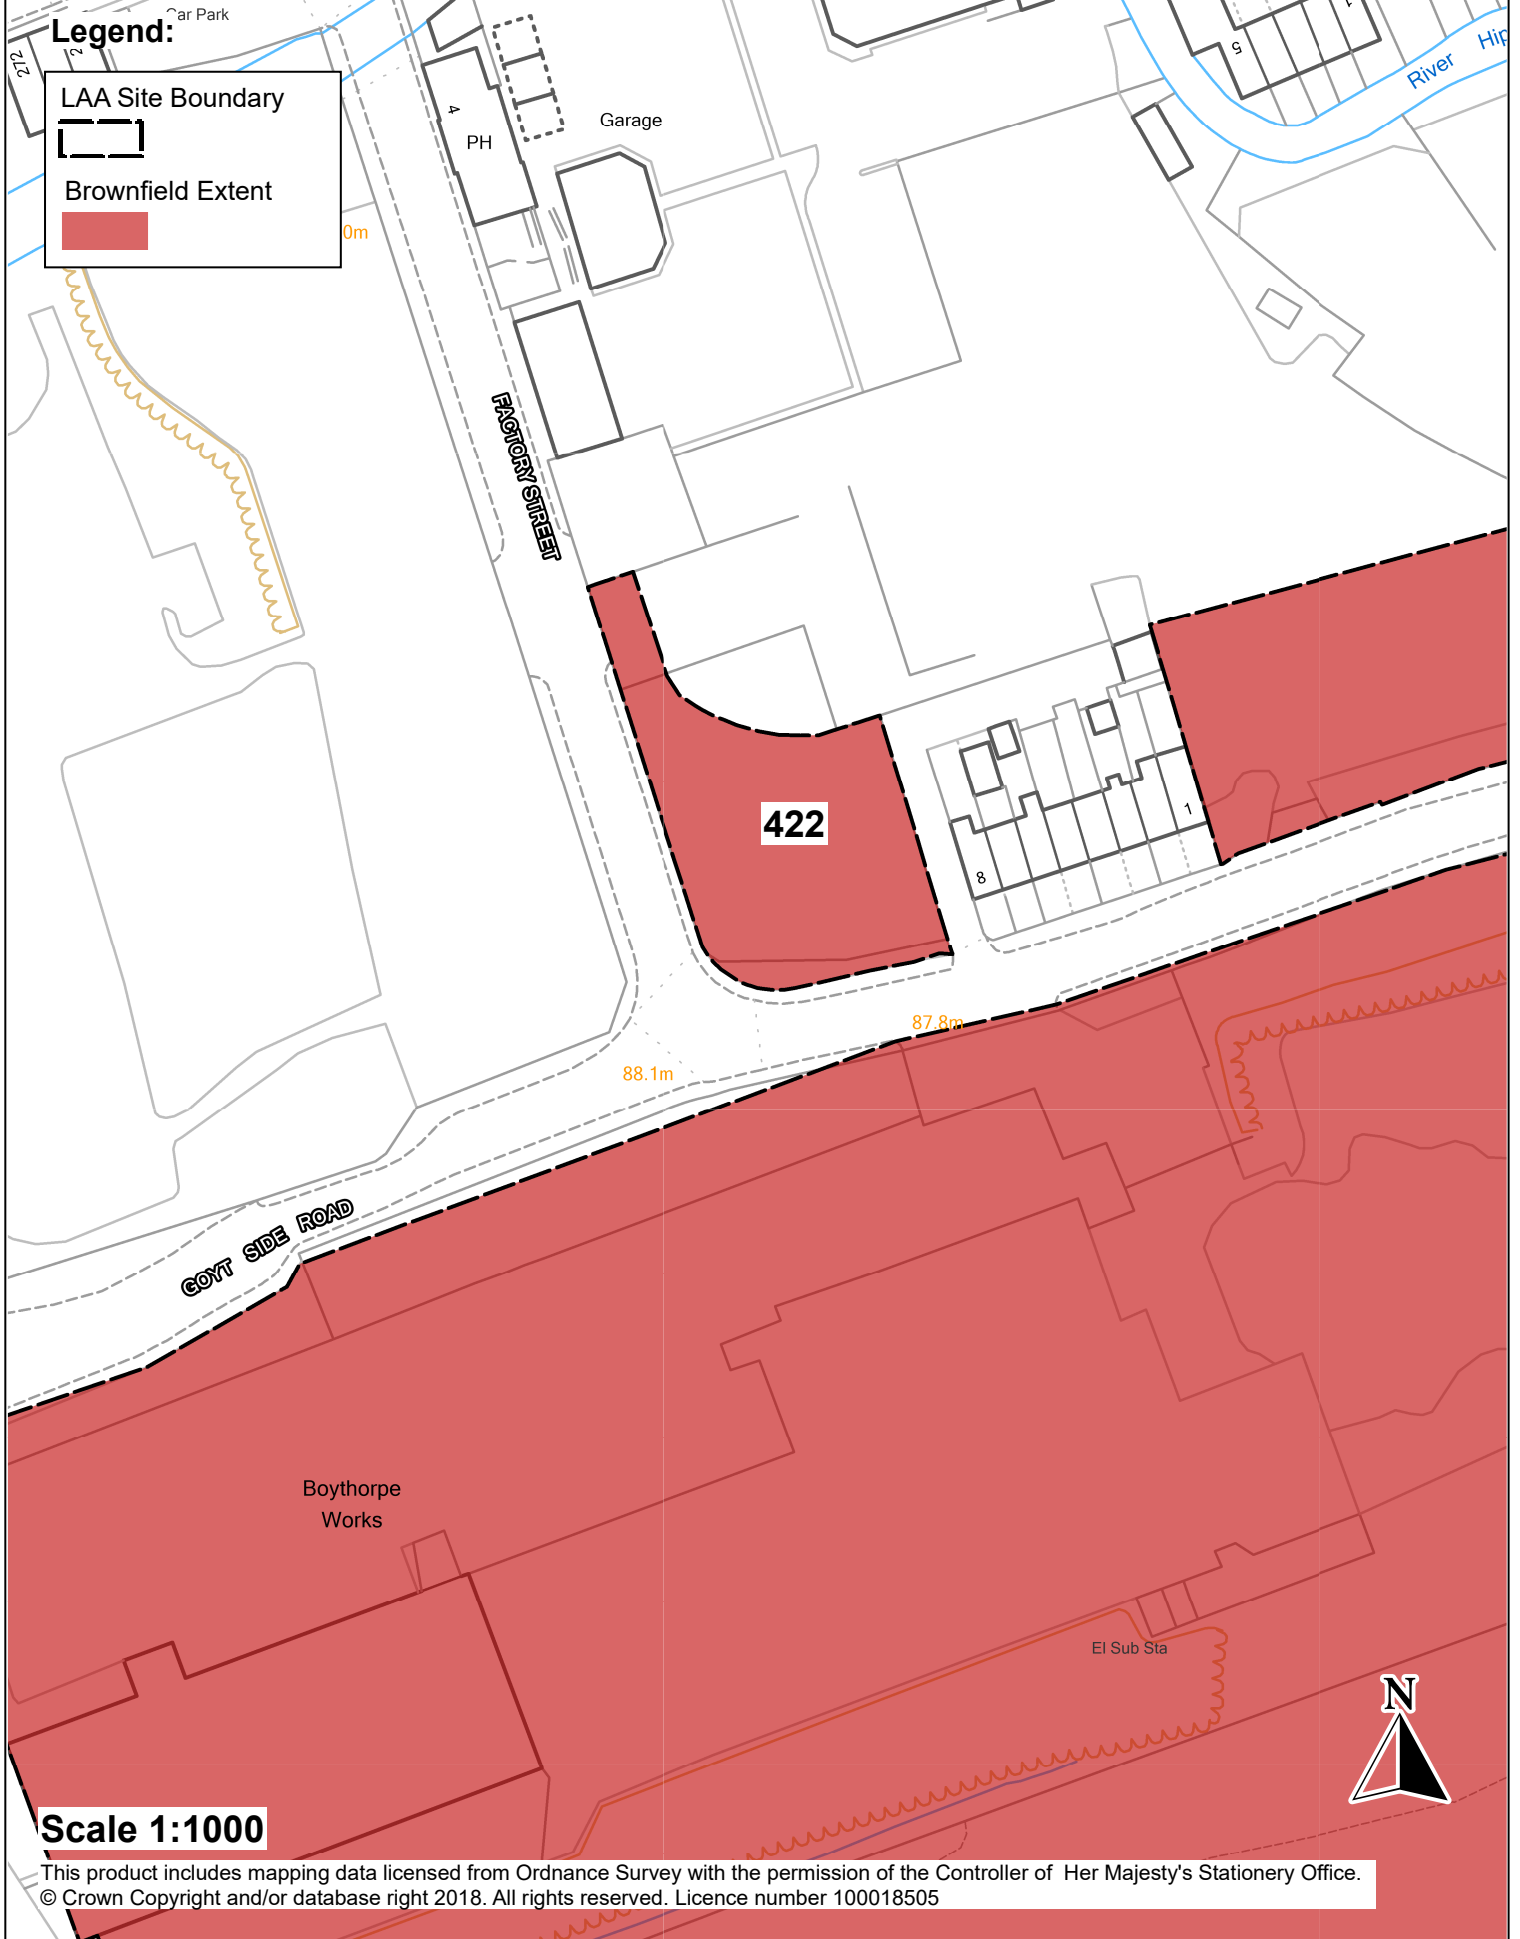

# CBC Brownfield Land Register - 19/12/18

Site Reference: 422

Land On Goytside Road Corner Factory Street Chesterfield

## Legend:

LAA Site Boundary

Brownfield Extent

Scale 1:1000

This product includes mapping data licensed from Ordnance Survey with the permission of the Controller of Her Majesty's Stationery Office.  
© Crown Copyright and/or database right 2018. All rights reserved. Licence number 100018505