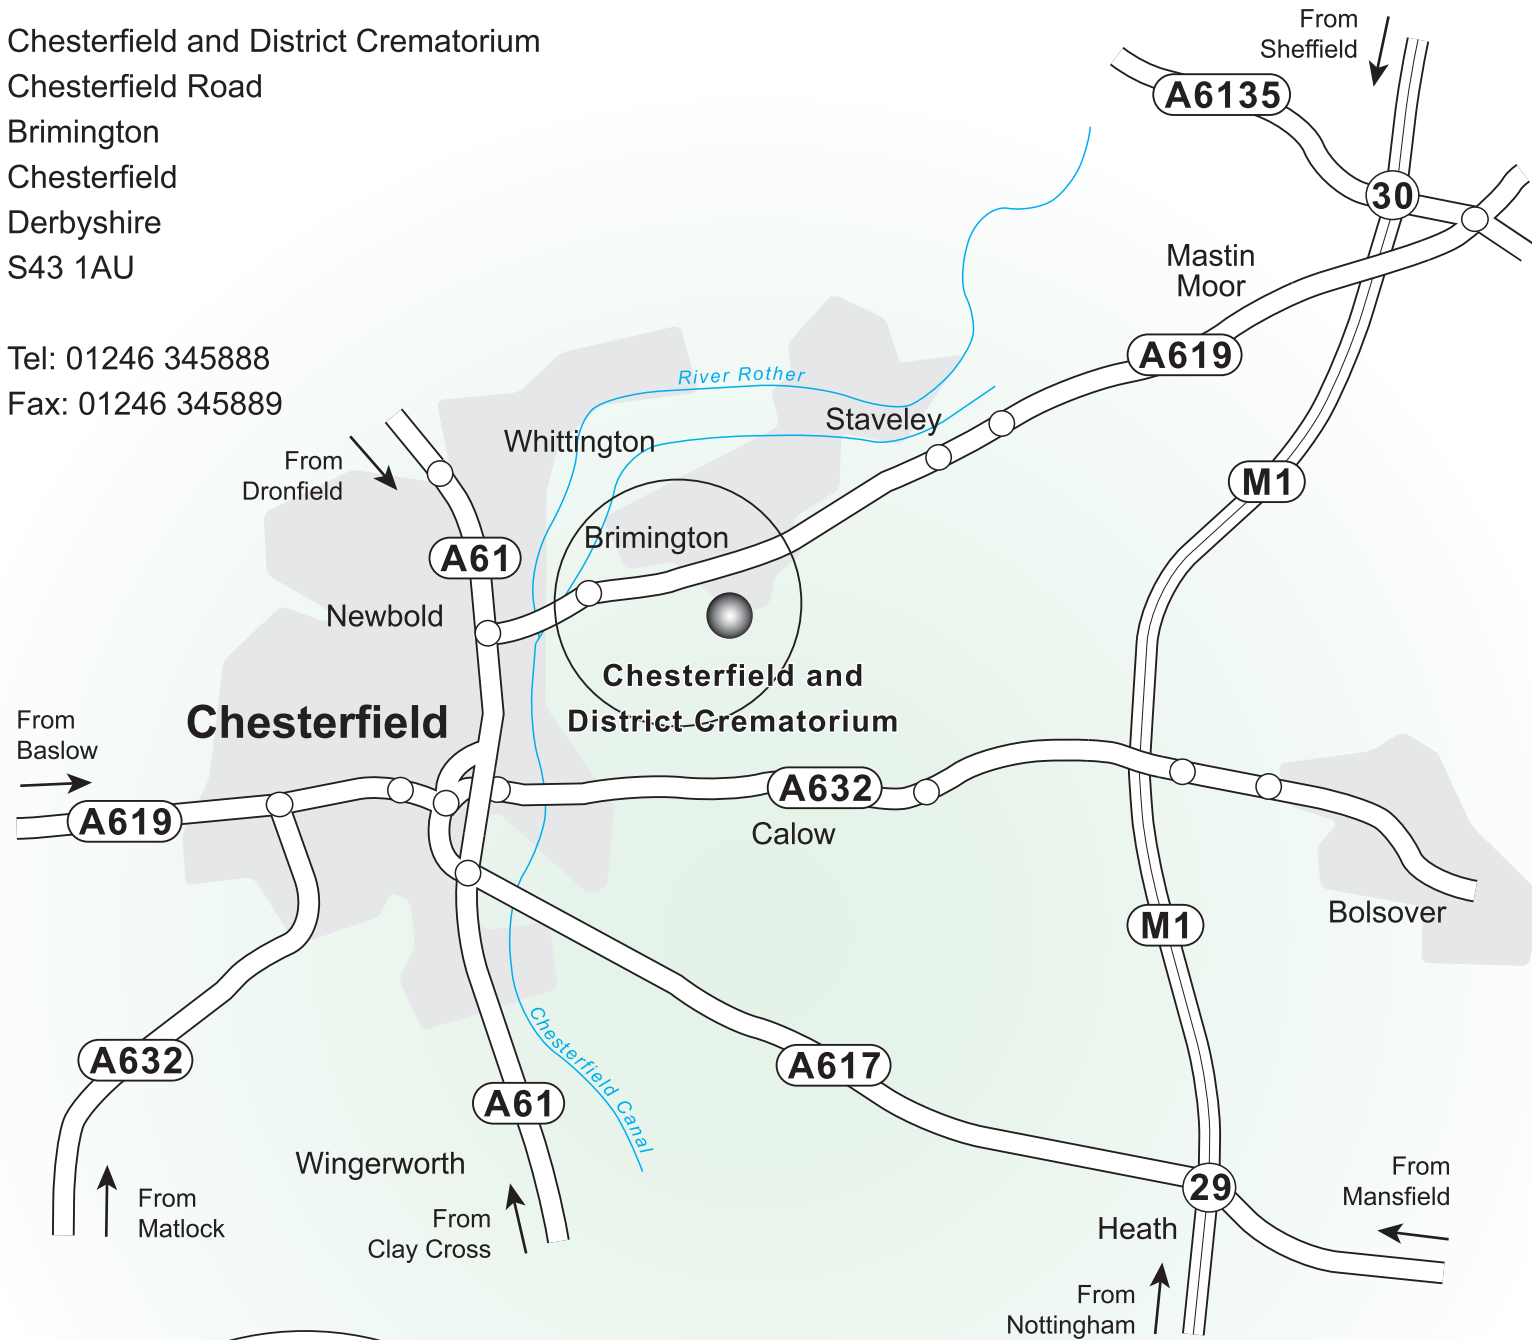

Chesterfield and District Crematorium

Chesterfield and District Crematorium
 Chesterfield Road
 Brimington
 Chesterfield
 Derbyshire
 S43 1AU

Tel: 01246 345888
 Fax: 01246 345889

From M1 South

Leave the M1 at Junction 29 signposted Chesterfield. Take the A617 signposted Chesterfield and continue forward on this road until Chesterfield.

At the next roundabout take the third exit onto the A61. At the next roundabout take the fourth exit onto Rother Way - the A619. At the next roundabout take the second exit onto Chesterfield Road, continuing on the A619. Chesterfield & District Crematorium will be on your right hand side.

From M1 North

Leave the M1 at Junction 30 and at the next roundabout take the fourth exit onto Chesterfield Road - the A619. Continue forward on the A619 through Mastin Moor until Staveley. At the roundabout continue on the A619 towards Chesterfield. Continue forward on the A619 entering Brimington.

Follow the signposts to Chesterfield Town Centre and Chesterfield & District Crematorium will be on your left hand side.