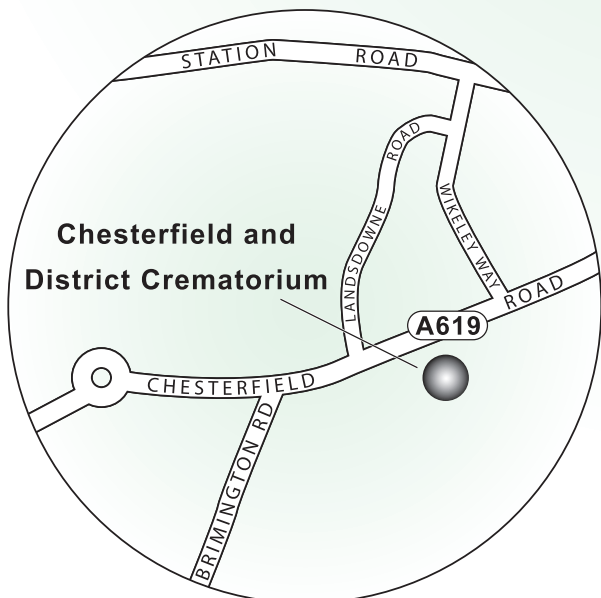

Chesterfield and District Crematorium

Chesterfield and District Crematorium
 Chesterfield Road
 Brimington
 Chesterfield
 Derbyshire
 S43 1AU

Tel: 01246 345888
 Fax: 01246 345889

From M1 South

Leave the M1 at Junction 29 signposted Chesterfield. Take the A617 signposted Chesterfield and continue forward on this road until Chesterfield.

At the next roundabout take the third exit onto the A61. At the next roundabout take the fourth exit onto Rother Way - the A619. At the next roundabout take the second exit onto Chesterfield Road, continuing on the A619. Chesterfield & District Crematorium will be on your right hand side.

From M1 North

Leave the M1 at Junction 30 and at the next roundabout take the fourth exit onto Chesterfield Road - the A619. Continue forward on the A619 through Mastin Moor until Staveley. At the roundabout continue on the A619 towards Chesterfield. Continue forward on the A619 entering Brimington.

Follow the signposts to Chesterfield Town Centre and Chesterfield & District Crematorium will be on your left hand side.