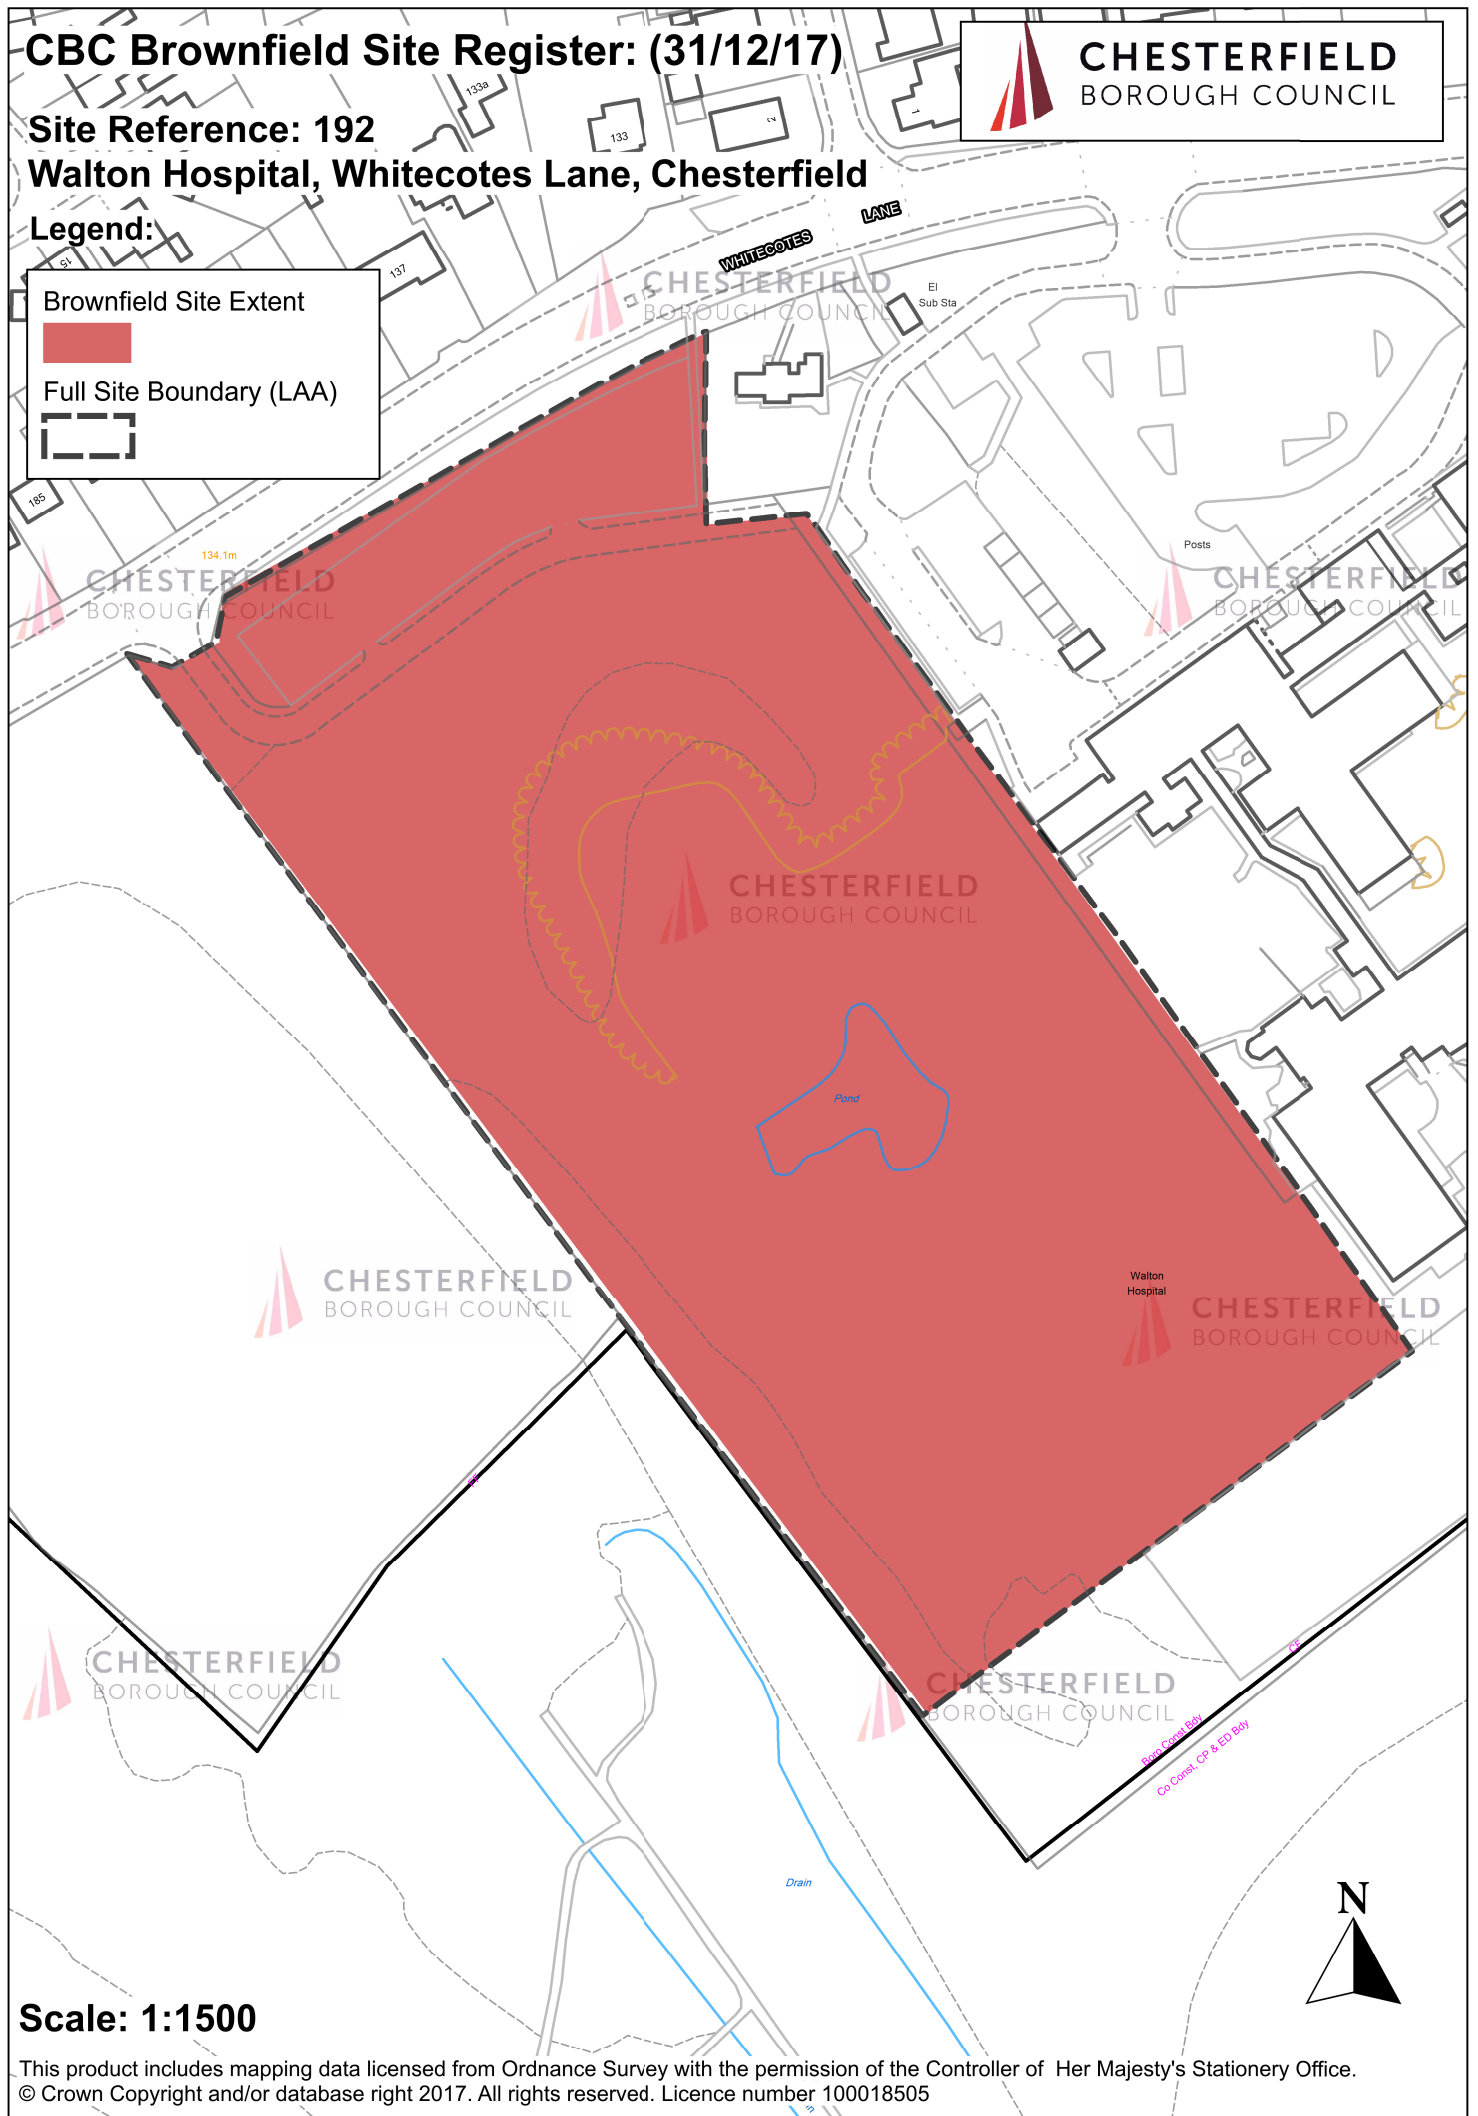

CBC Brownfield Site Register: (31/12/17)

Site Reference: 192

Walton Hospital, Whitecotes Lane, Chesterfield

Legend:

Brownfield Site Extent

Full Site Boundary (LAA)

Scale: 1:1500