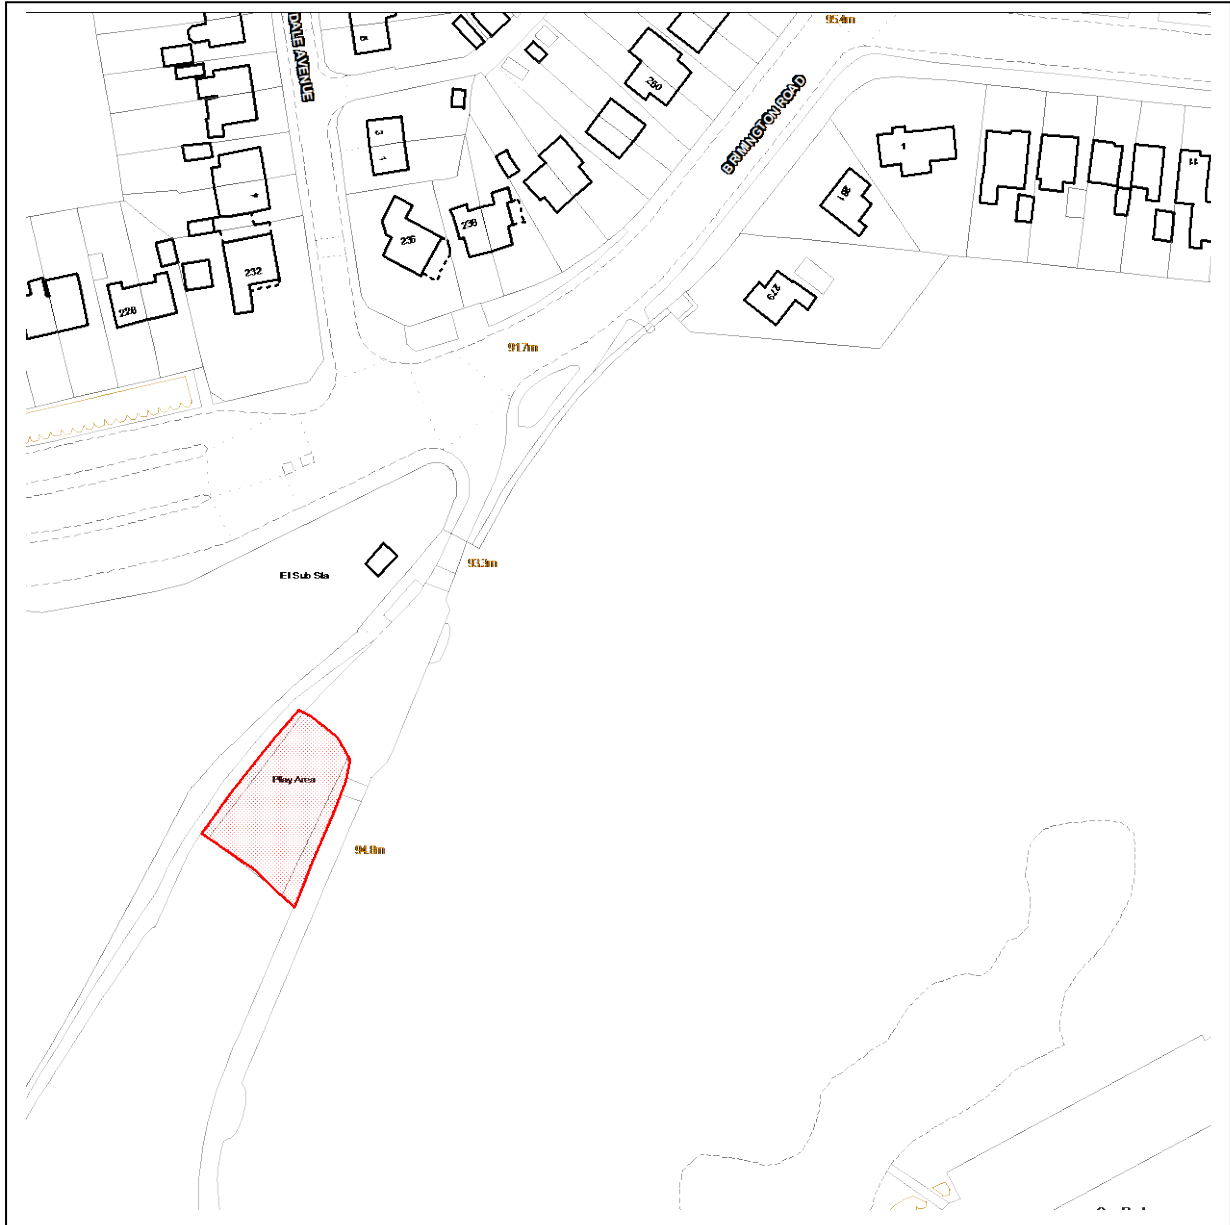

Chesterfield Borough Council Public Spaces Protection Order 2024

Schedule 3 – Map 42 - Tapton Park (play area)

Key

Dogs are excluded all year within the highlighted area 

Reproduced from the Ordnance Survey mapping with the permission of the Controller of Her Majesty's Stationery Office © Crown copyright. Unauthorised reproduction infringes Crown copyright and may lead to prosecution or civil proceedings. Chesterfield Borough Council Licence No. AC0000809353, 2024.