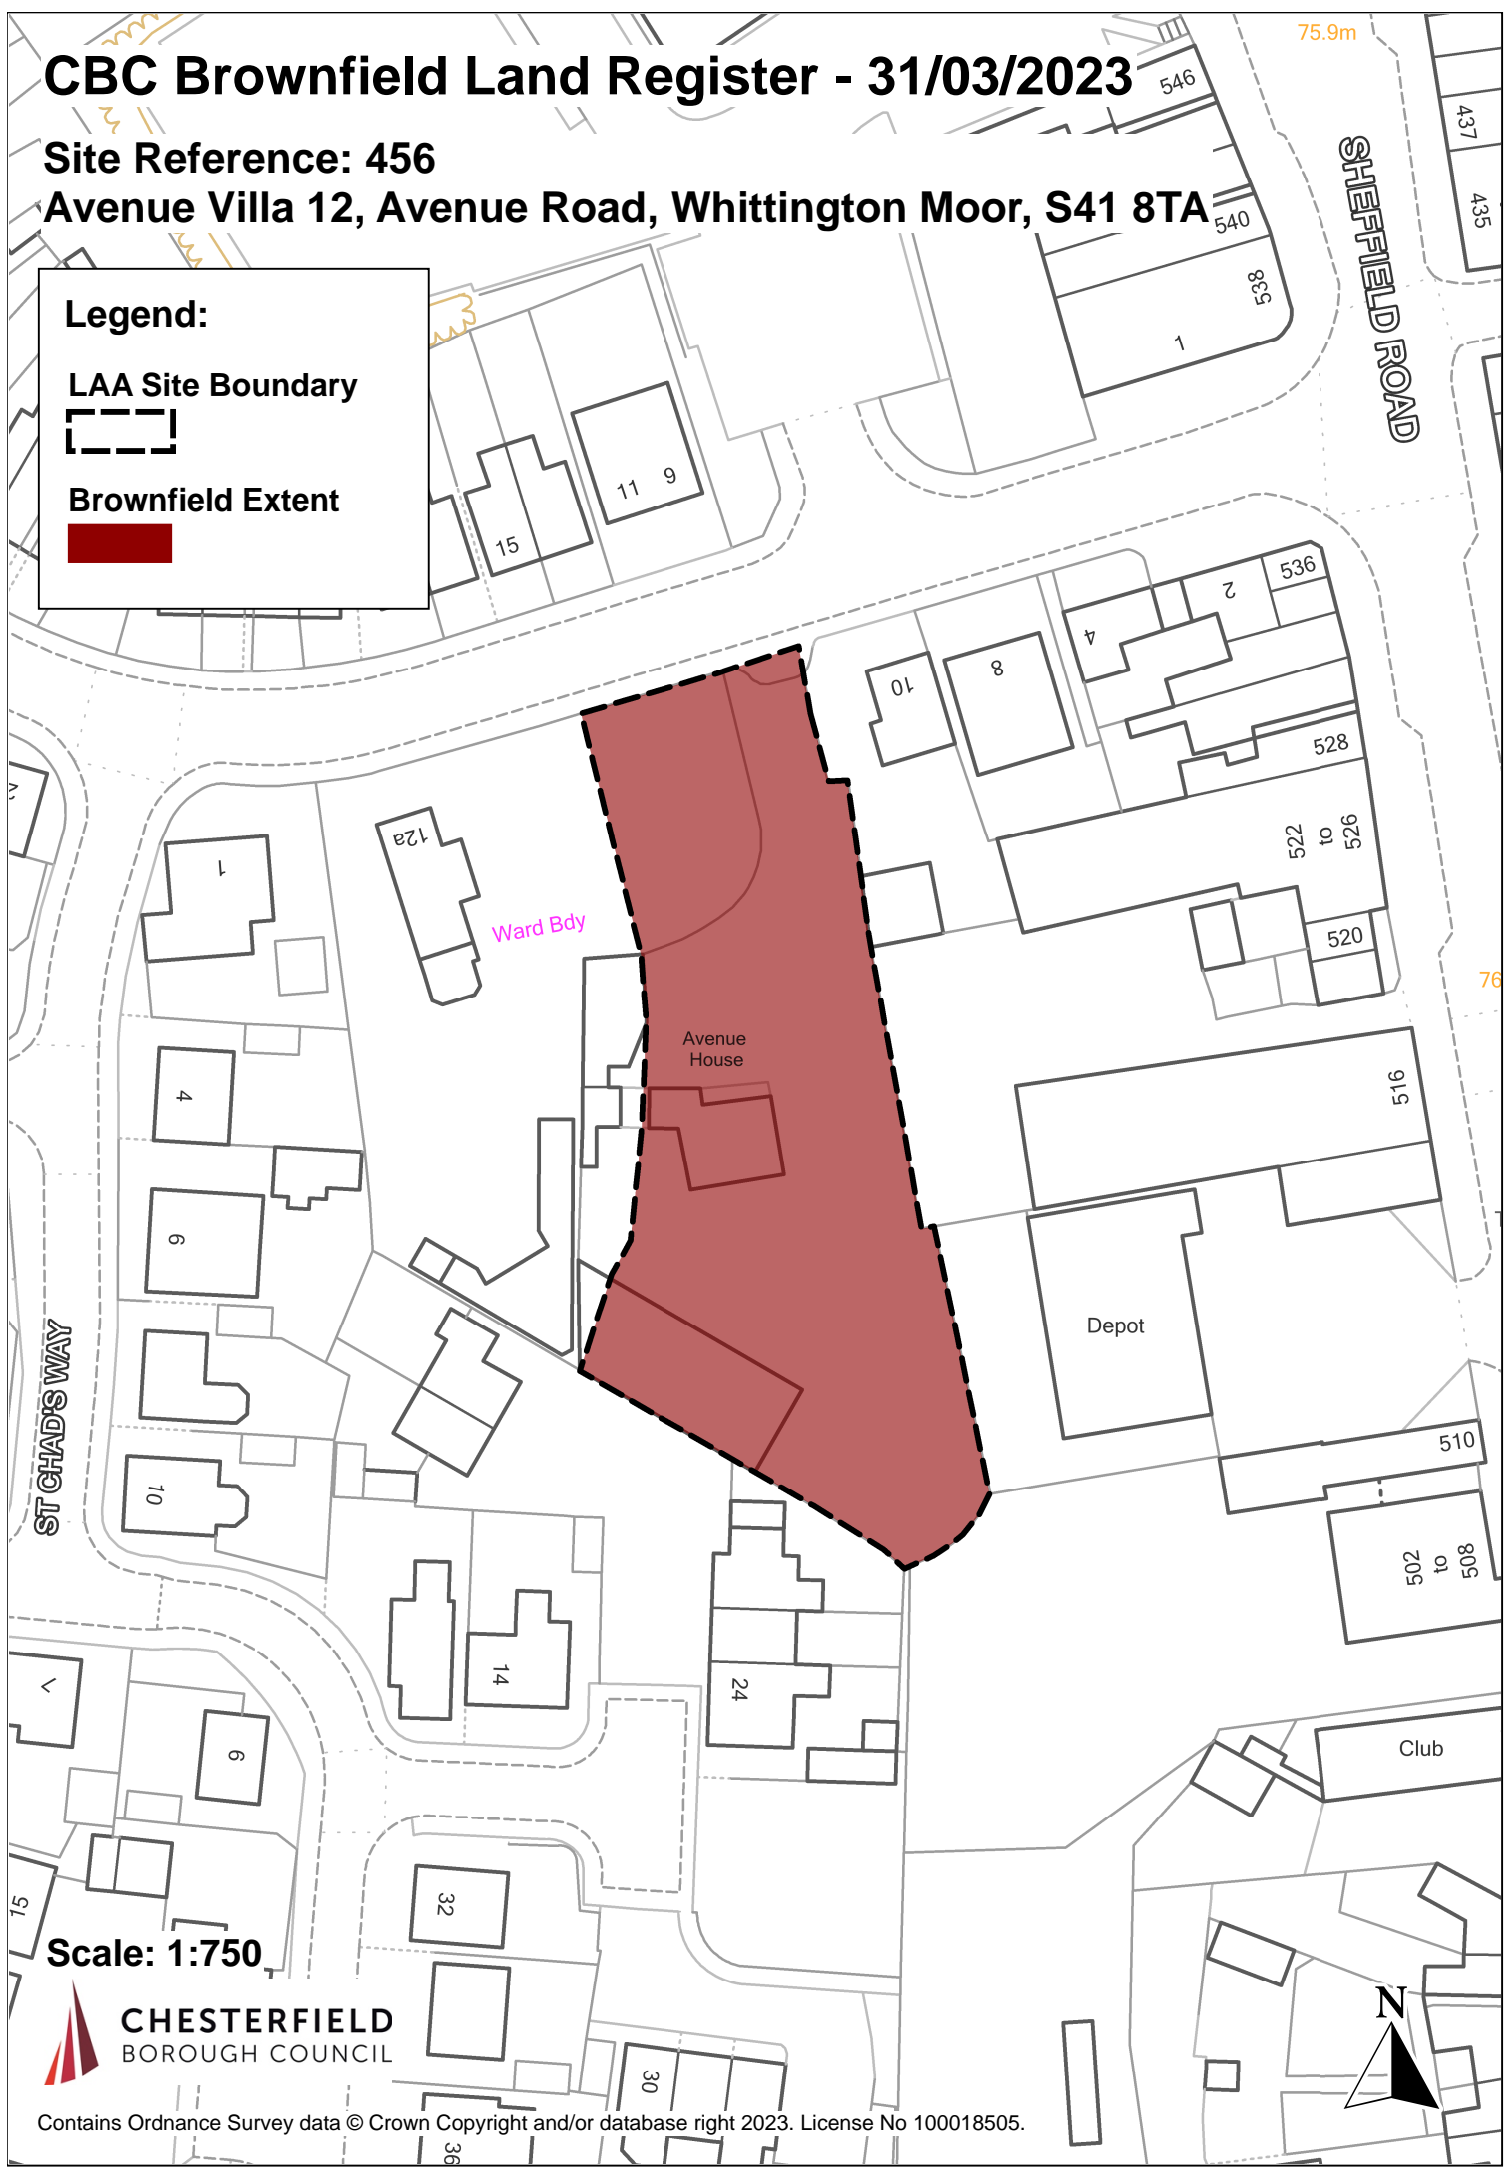

# CBC Brownfield Land Register - 31/03/2023

Site Reference: 456

Avenue Villa 12, Avenue Road, Whittington Moor, S41 8TA

**Legend:**

- LAA Site Boundary
- Brownfield Extent

Ward Bdy

Avenue House

Depot

Club

Scale: 1:750