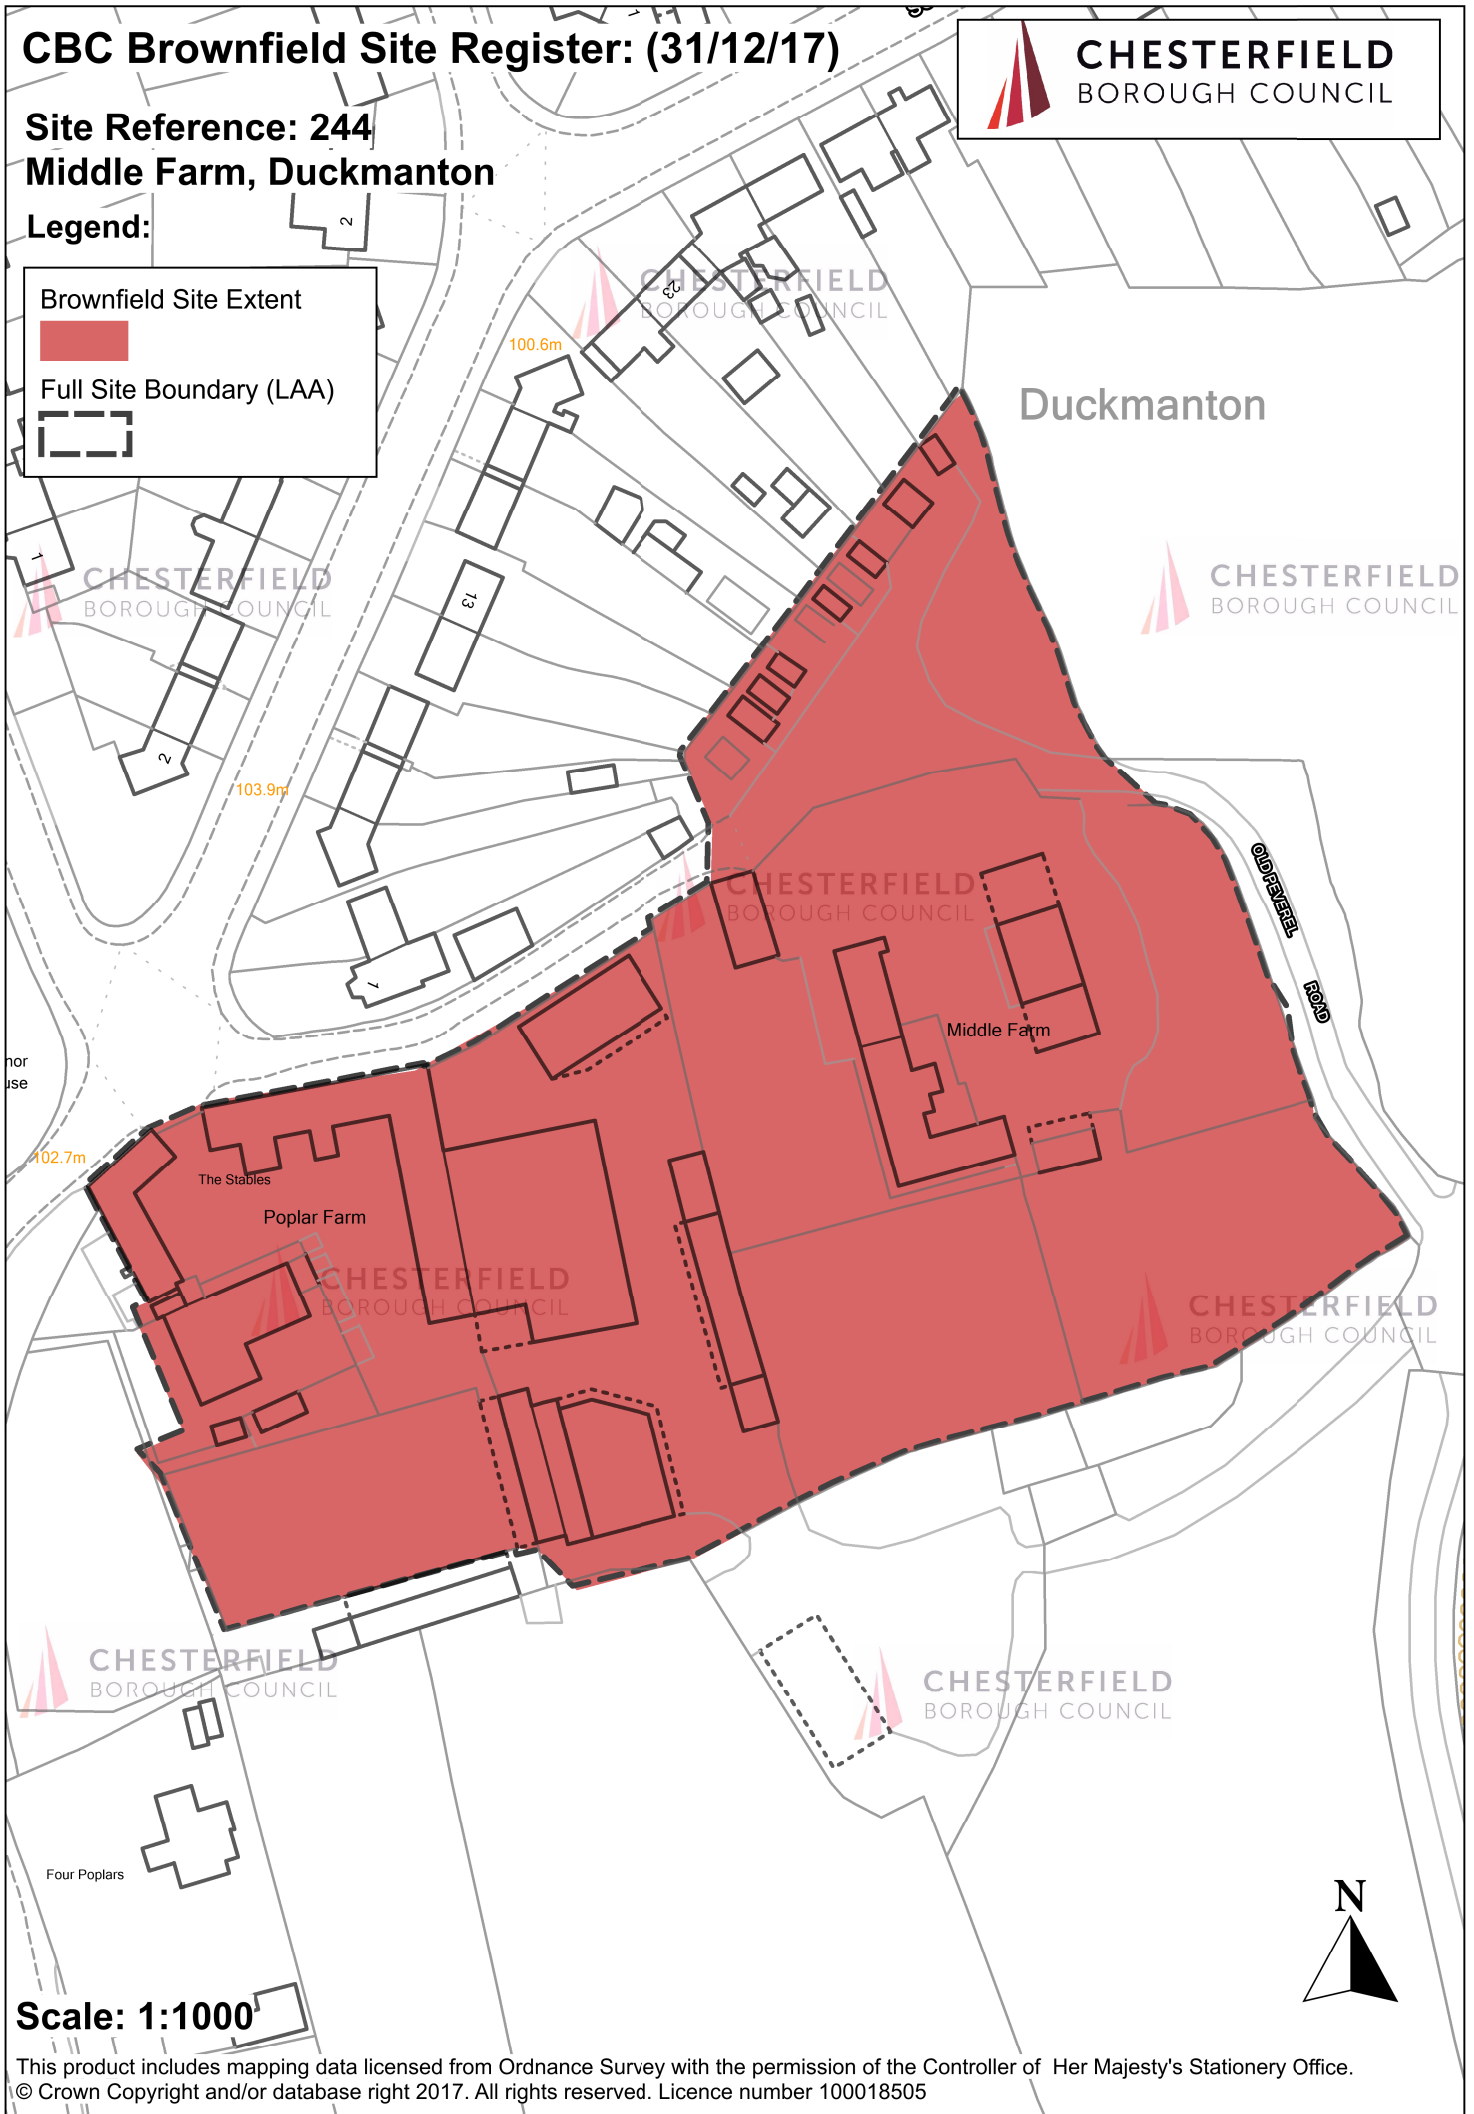

CBC Brownfield Site Register: (31/12/17)

Site Reference: 244
Middle Farm, Duckmanton

Legend:

Brownfield Site Extent

Full Site Boundary (LAA)

Scale: 1:1000

This product includes mapping data licensed from Ordnance Survey with the permission of the Controller of Her Majesty's Stationery Office.
© Crown Copyright and/or database right 2017. All rights reserved. Licence number 100018505