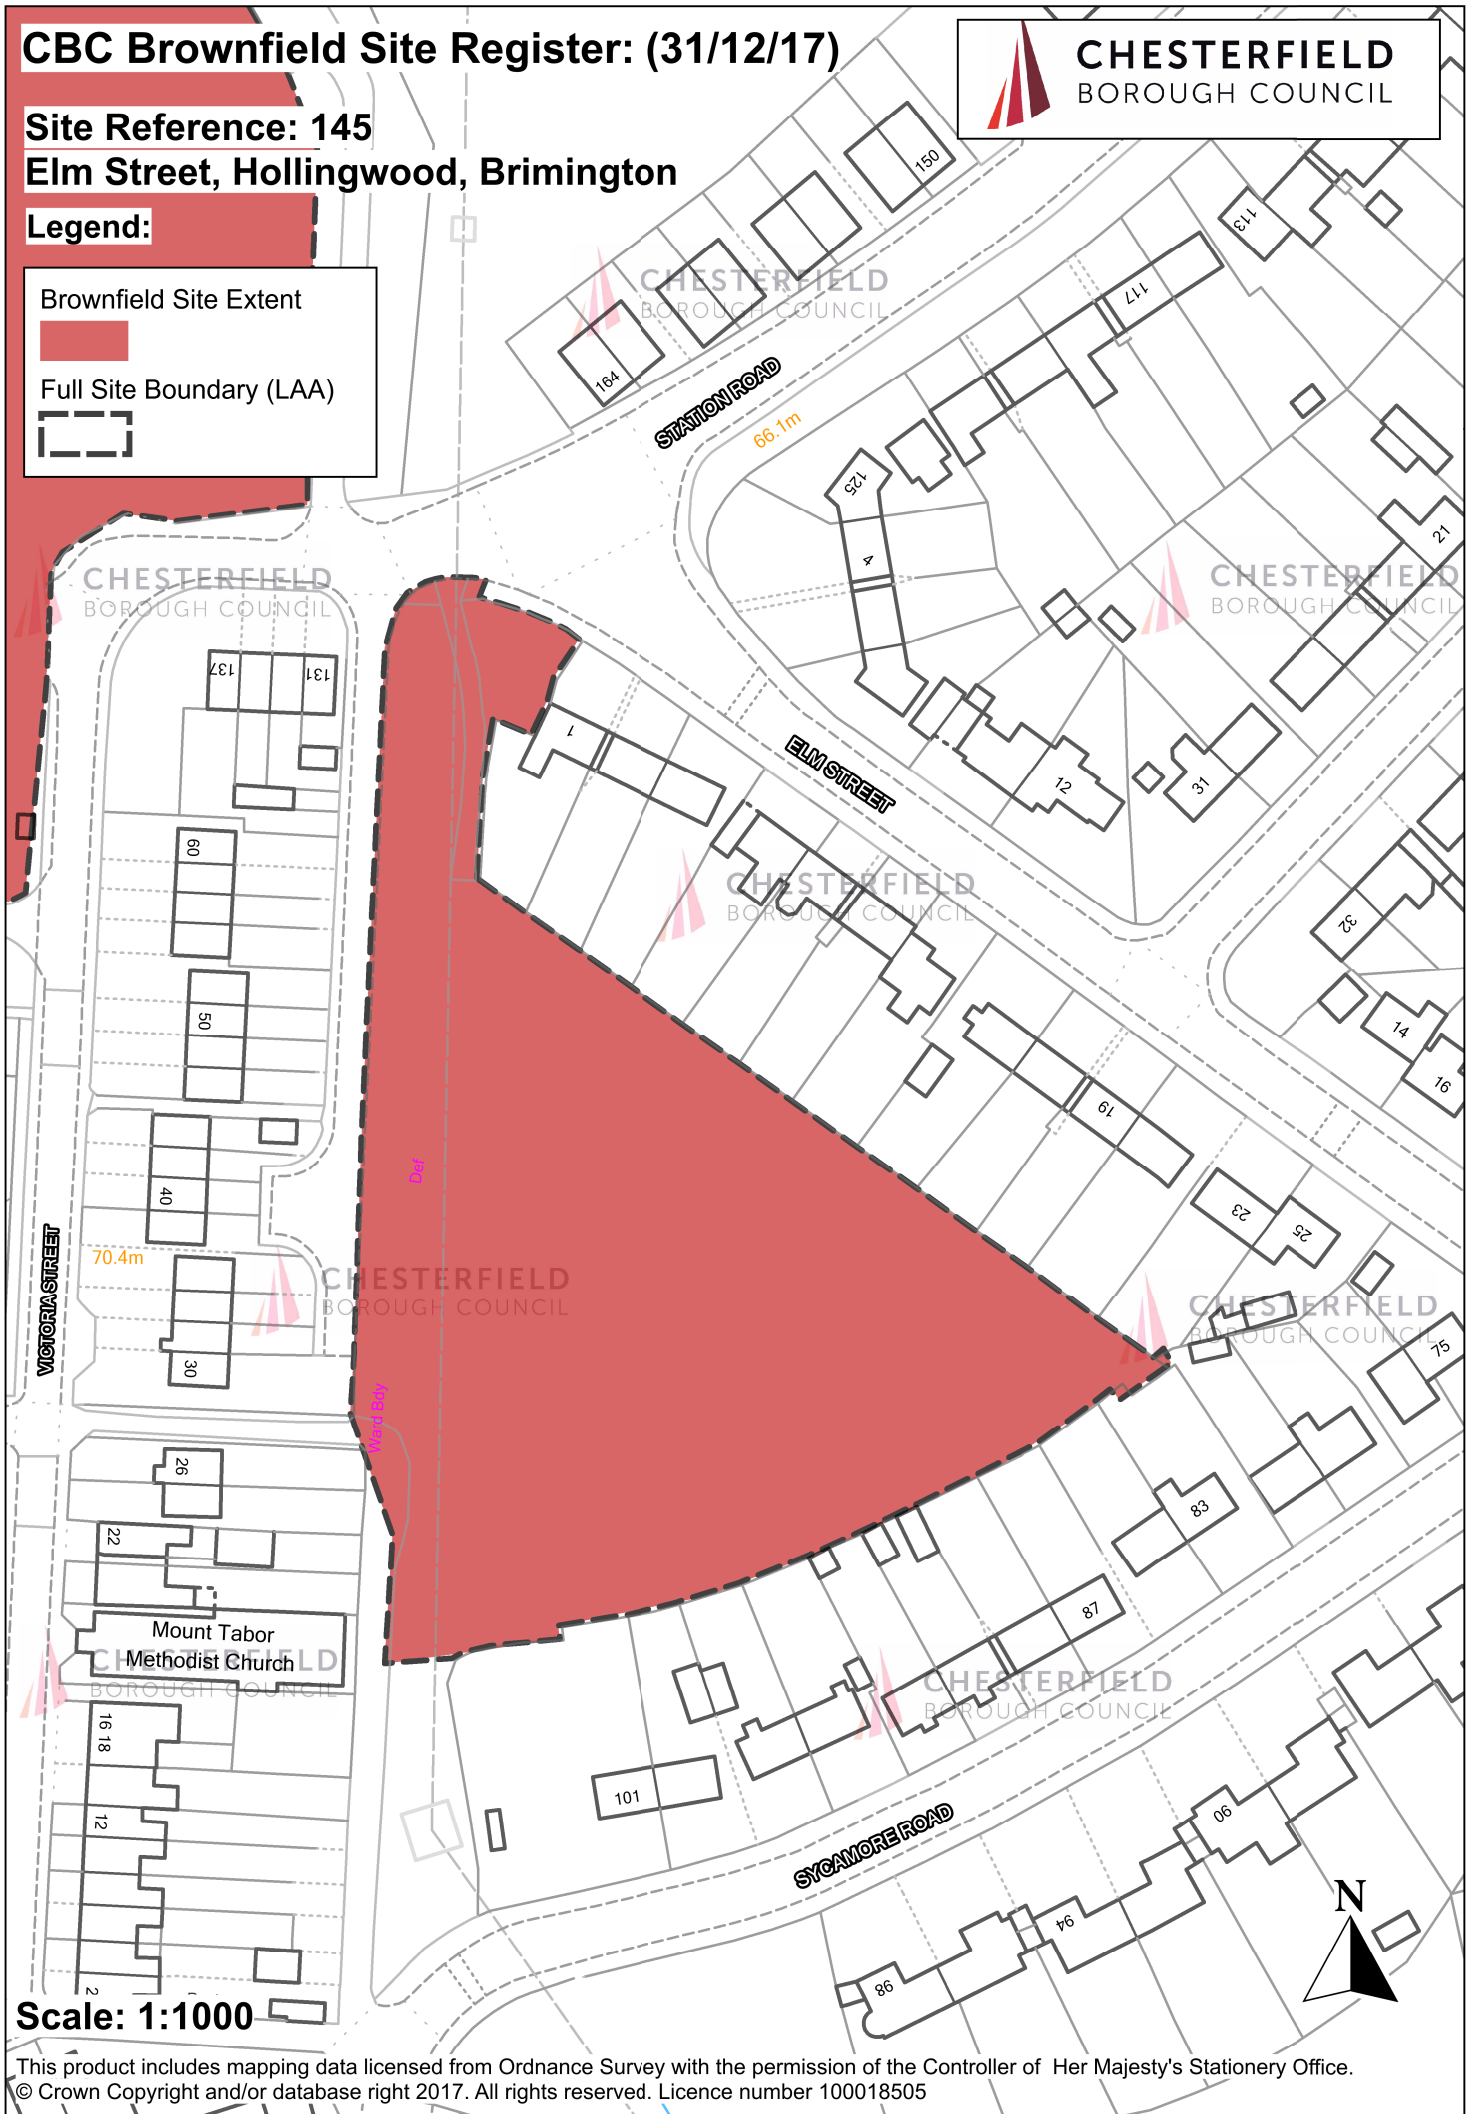

CBC Brownfield Site Register: (31/12/17)

Site Reference: 145

Elm Street, Hollingwood, Brimington

Legend:

Brownfield Site Extent

Full Site Boundary (LAA)

Scale: 1:1000