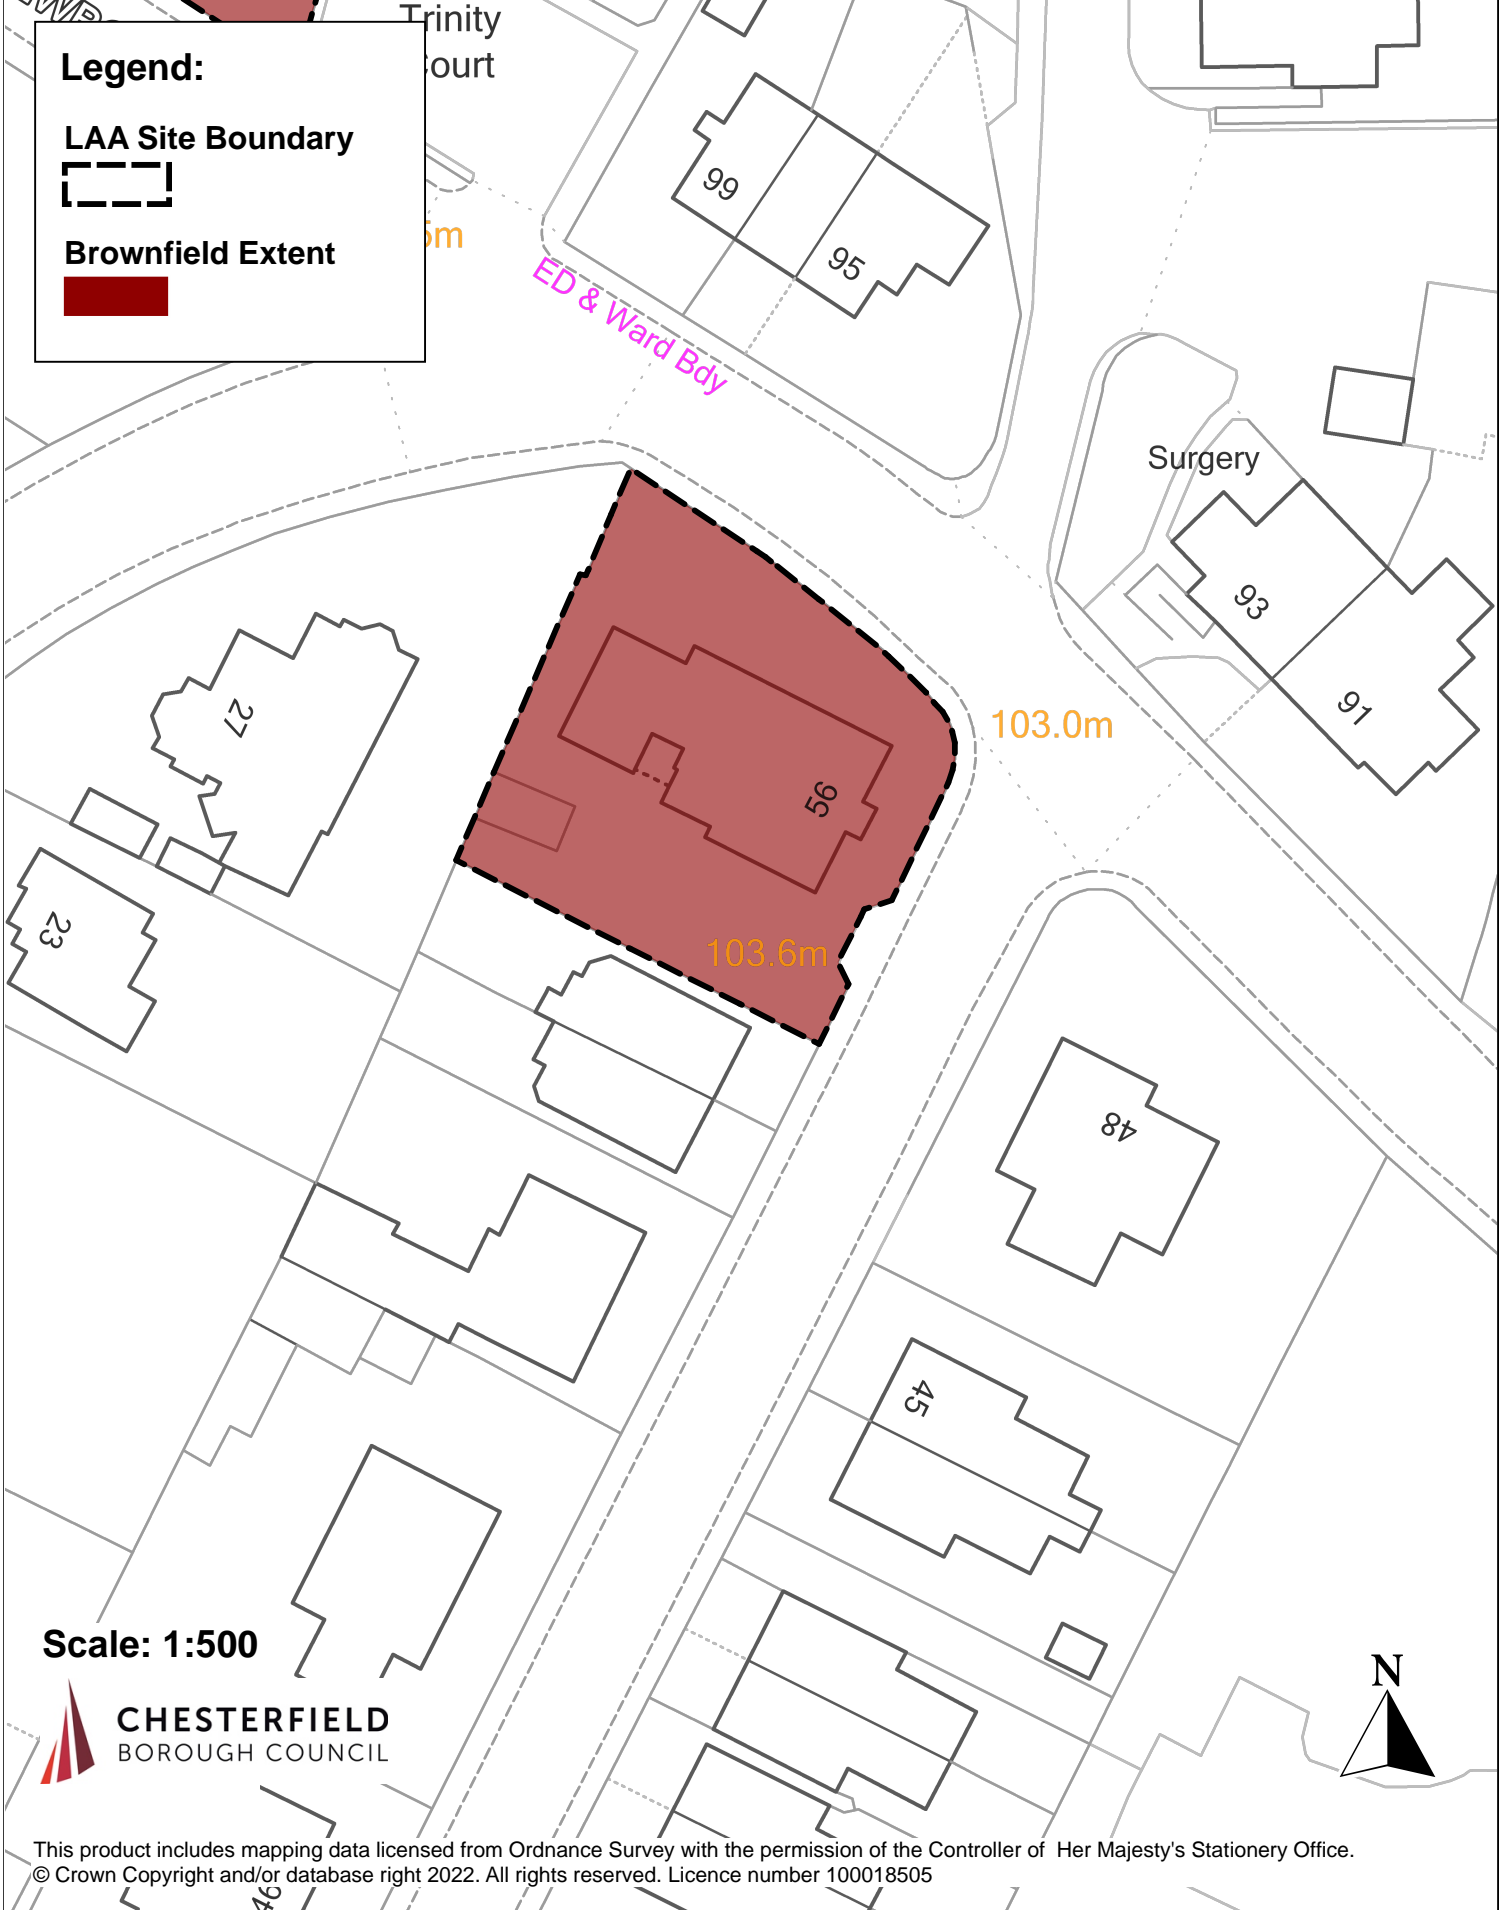

CBC Brownfield Land Register - 31/03/2022

Site Reference: 451
56 Cobden Road, Chesterfield, S40 4TD

Legend:

LAA Site Boundary

Brownfield Extent

Scale: 1:500