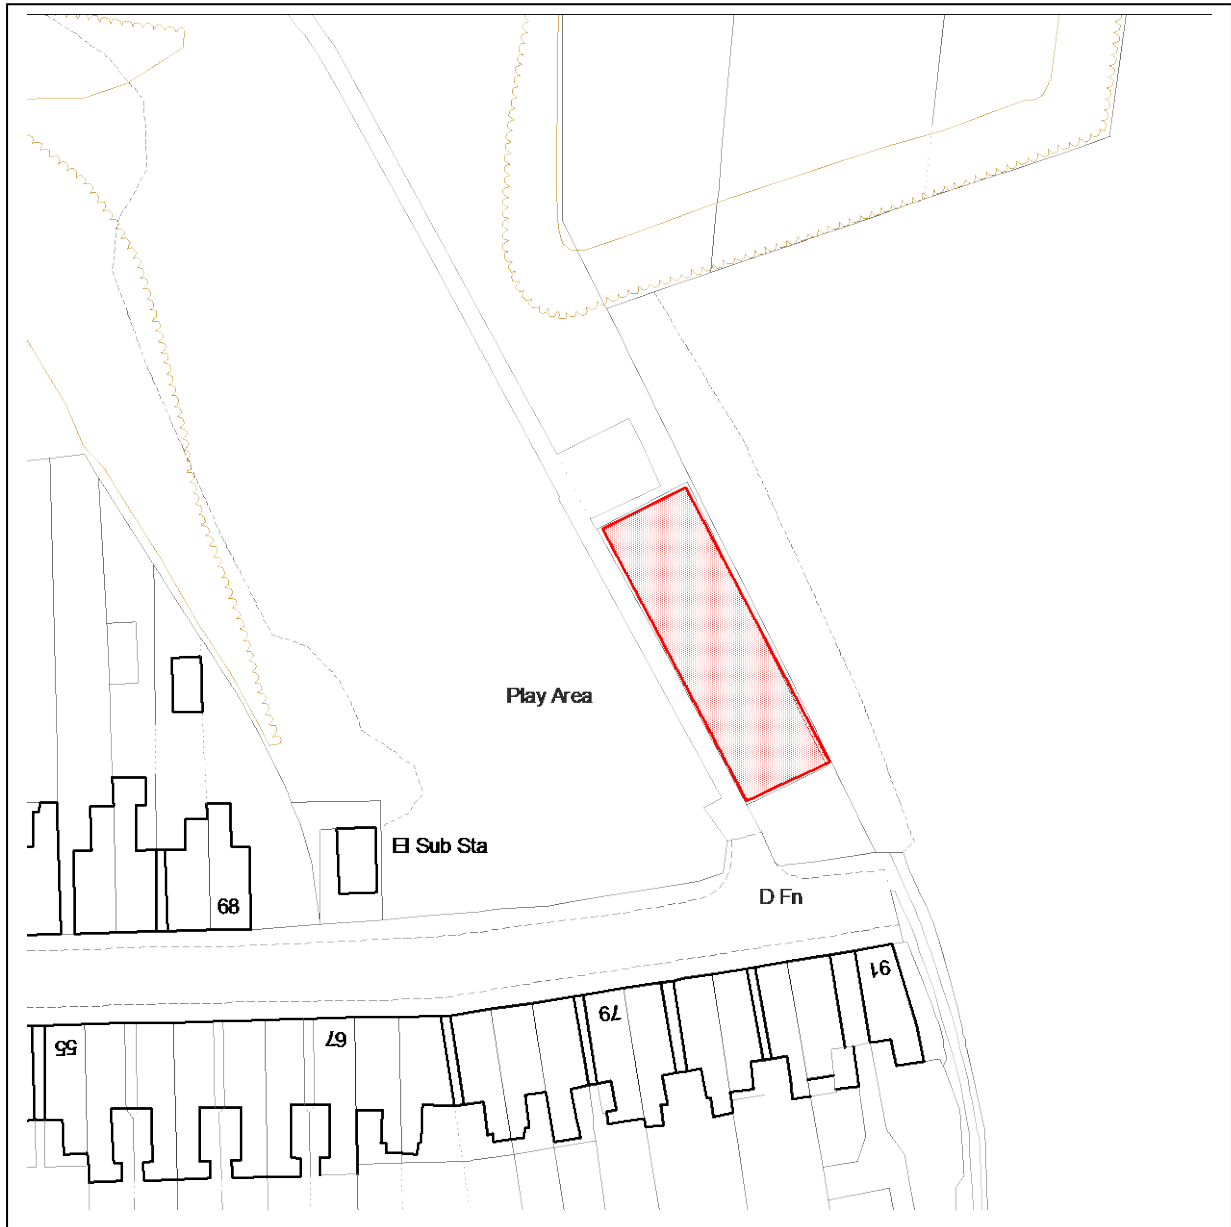

**Chesterfield Borough Council Public Spaces Protection Order 2024**

**Schedule 3 – Map 44 - Valley Road Recreation Ground (play area)**

**Key**

Dogs are excluded all year within the highlighted area 

Reproduced from the Ordnance Survey mapping with the permission of the Controller of Her Majesty's Stationery Office © Crown copyright. Unauthorised reproduction infringes Crown copyright and may lead to prosecution or civil proceedings. Chesterfield Borough Council Licence No. AC0000809353, 2024.