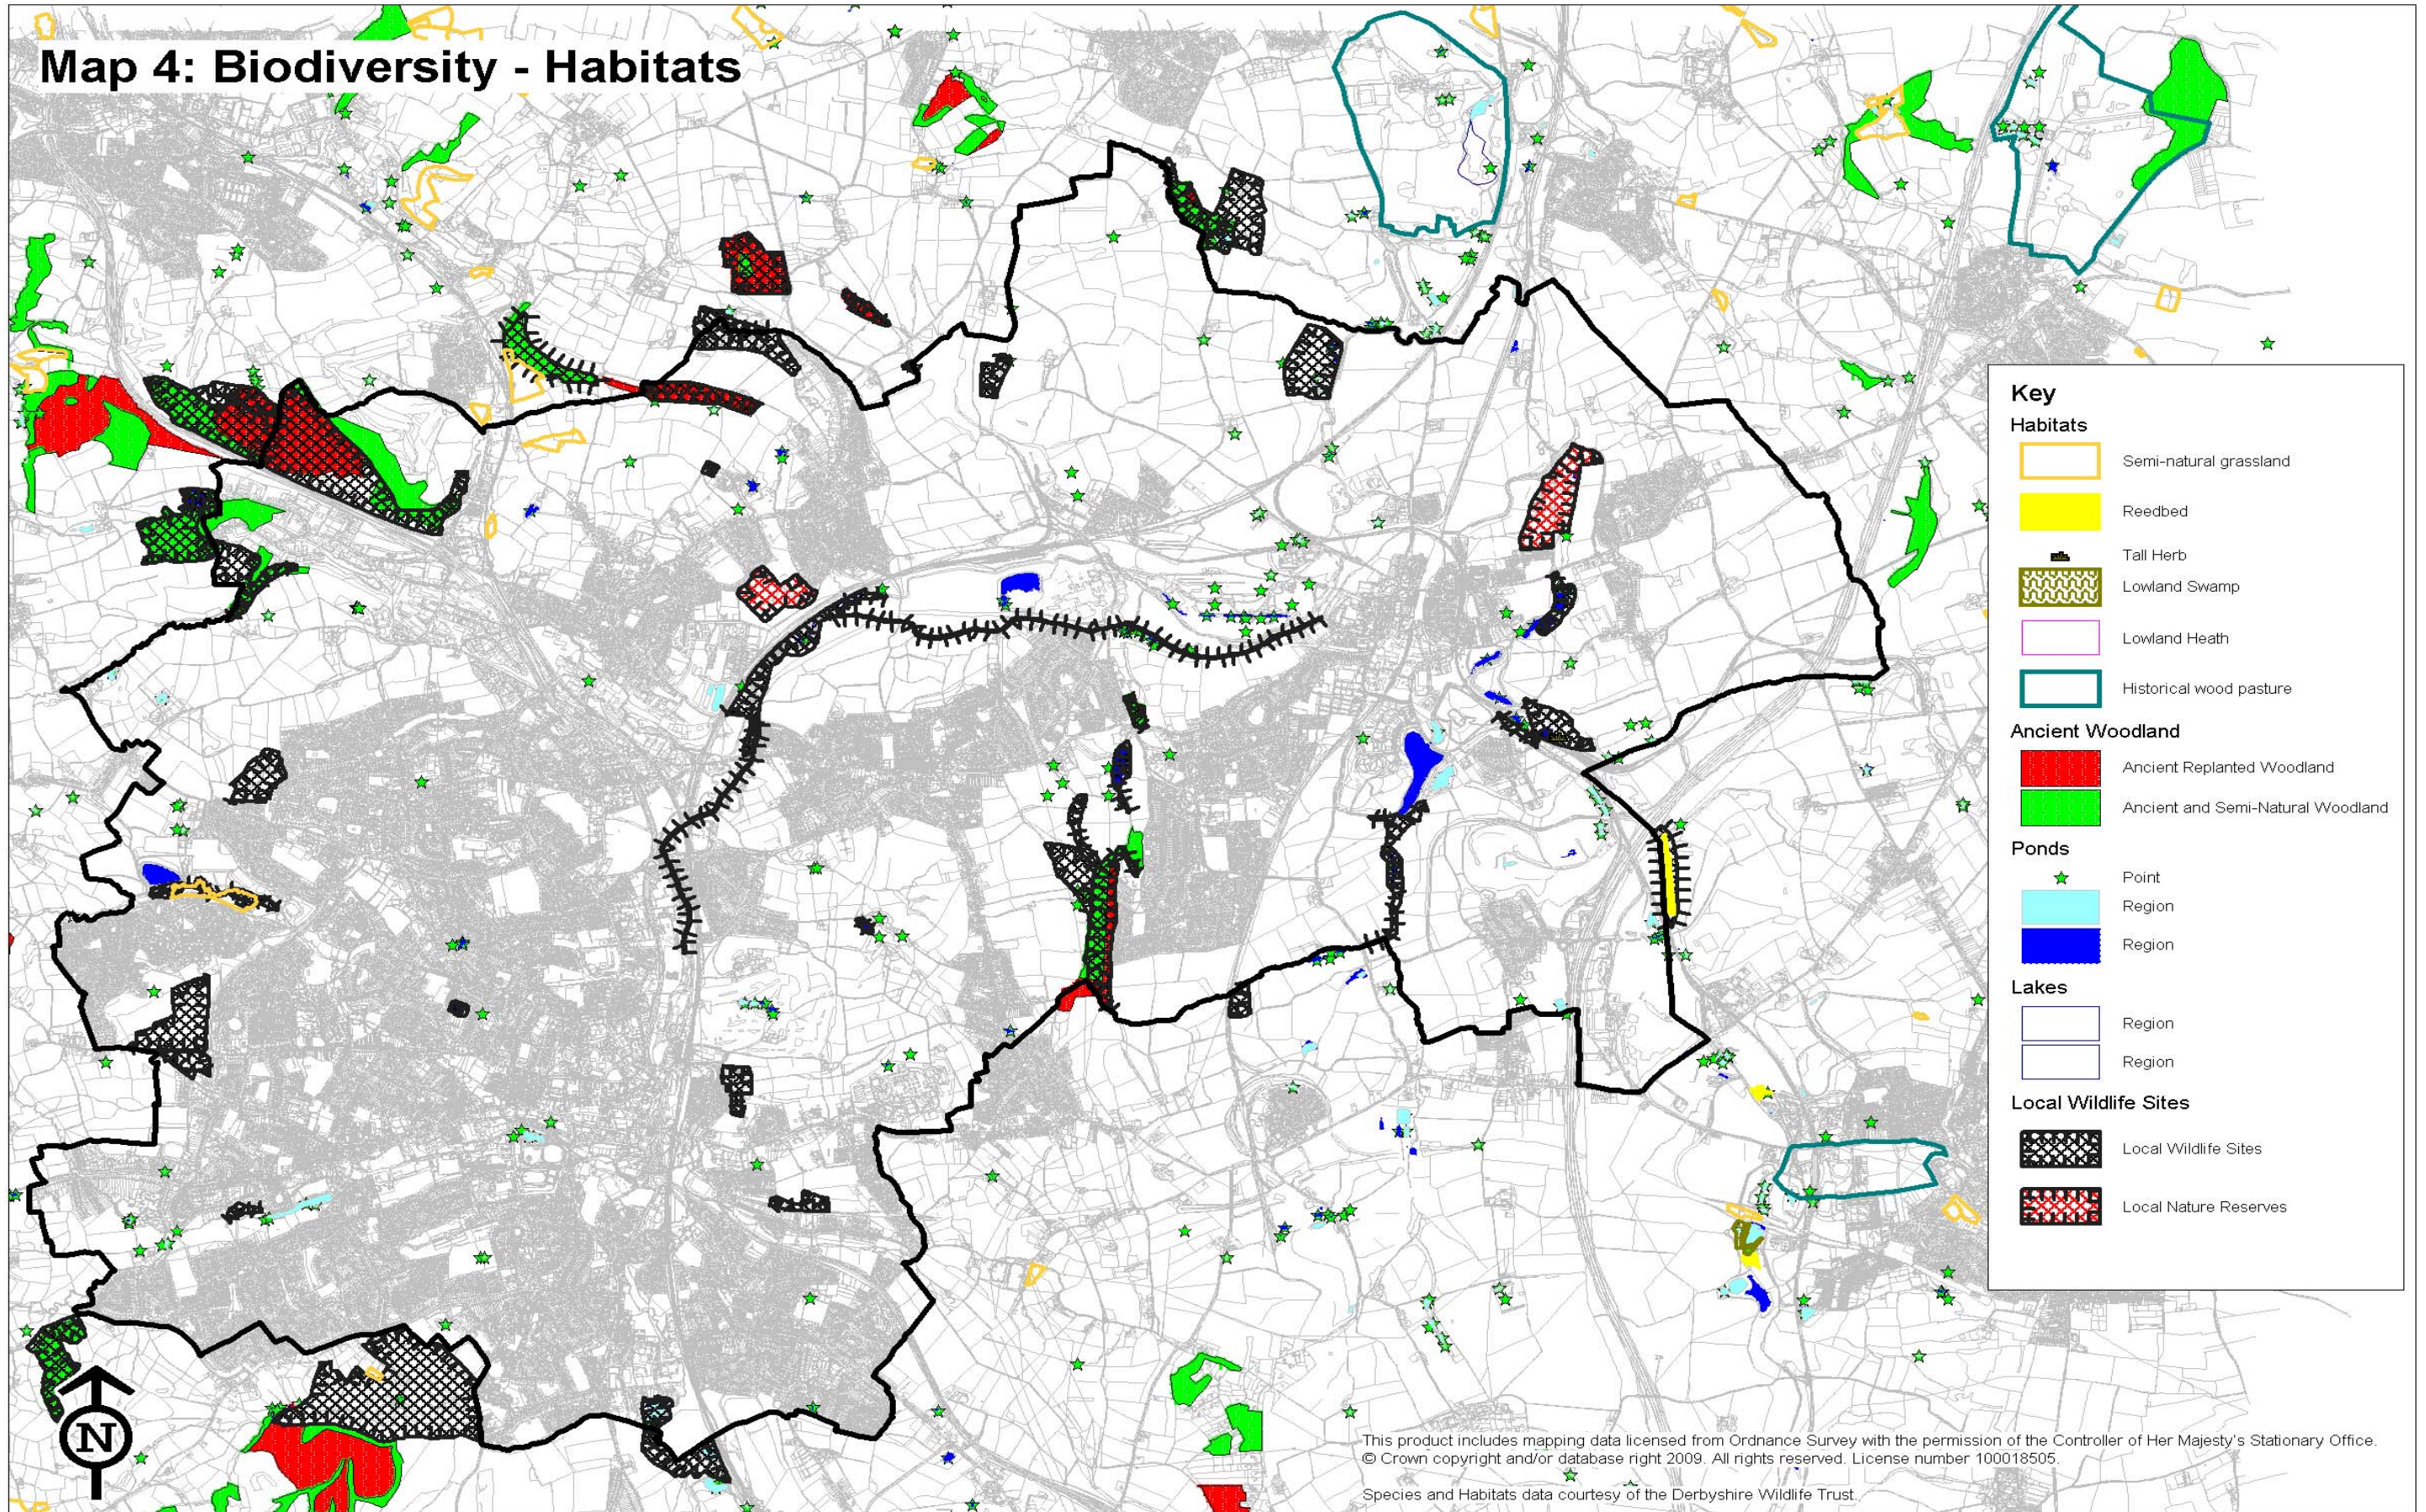

Map 4: Biodiversity - Habitats

This product includes mapping data licensed from Ordnance Survey with the permission of the Controller of Her Majesty's Stationary Office. © Crown copyright and/or database right 2009. All rights reserved. License number 100018505. Species and Habitats data courtesy of the Derbyshire Wildlife Trust.